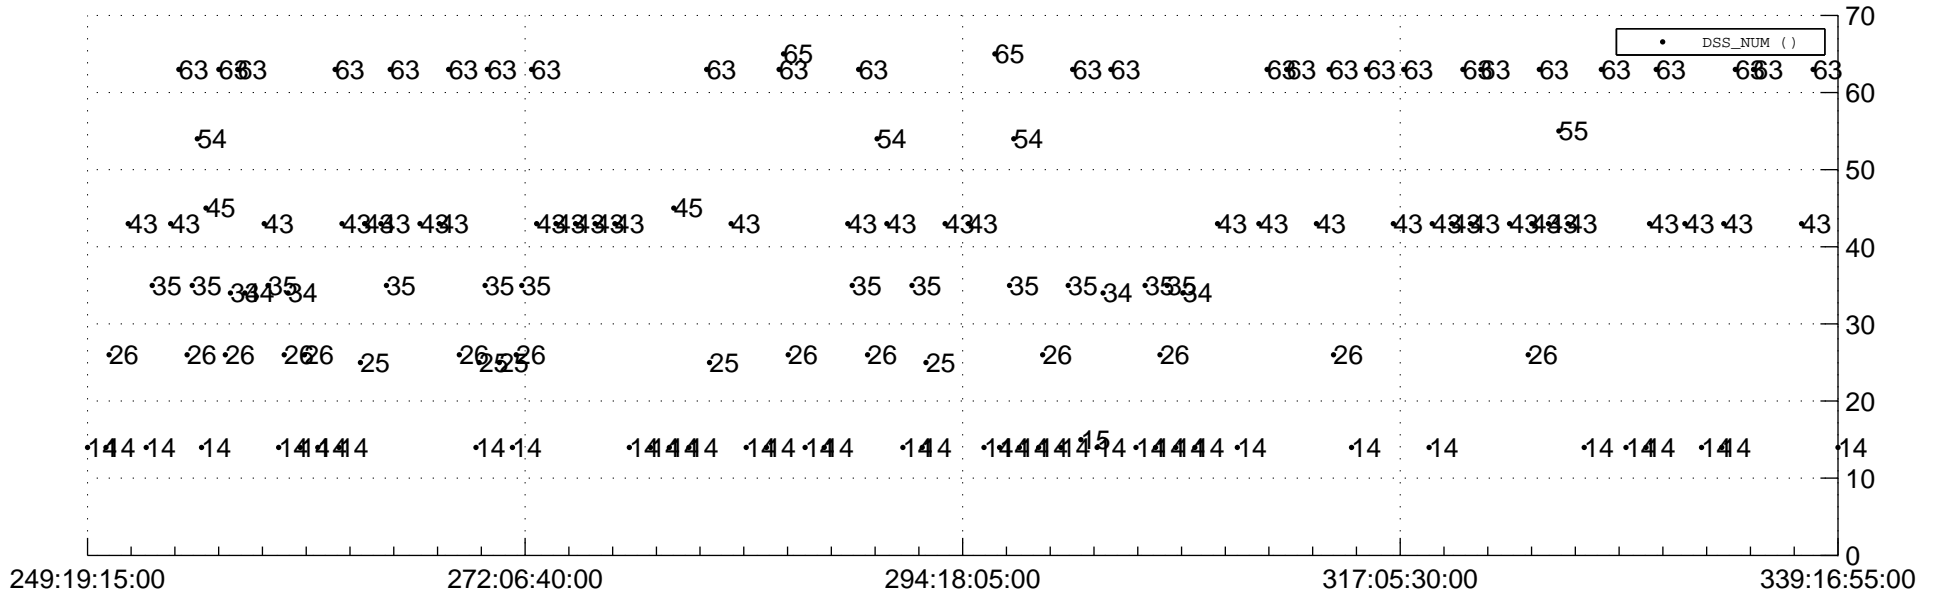

STEREO AHEAD Downlink Performance 2015:340

Number_of_Dropped_Frame

DSS_Station

Spacecraft Time (2015:249:19:15:00.000 -2015:339:16:55:00.000)

/disks/d81/project/stereo/mops/assessment/ahead/automation/output/engdump/yesterday/ahead_dp_2015_340.csv

Date Created: 12/06/2015 09:30:38 AM