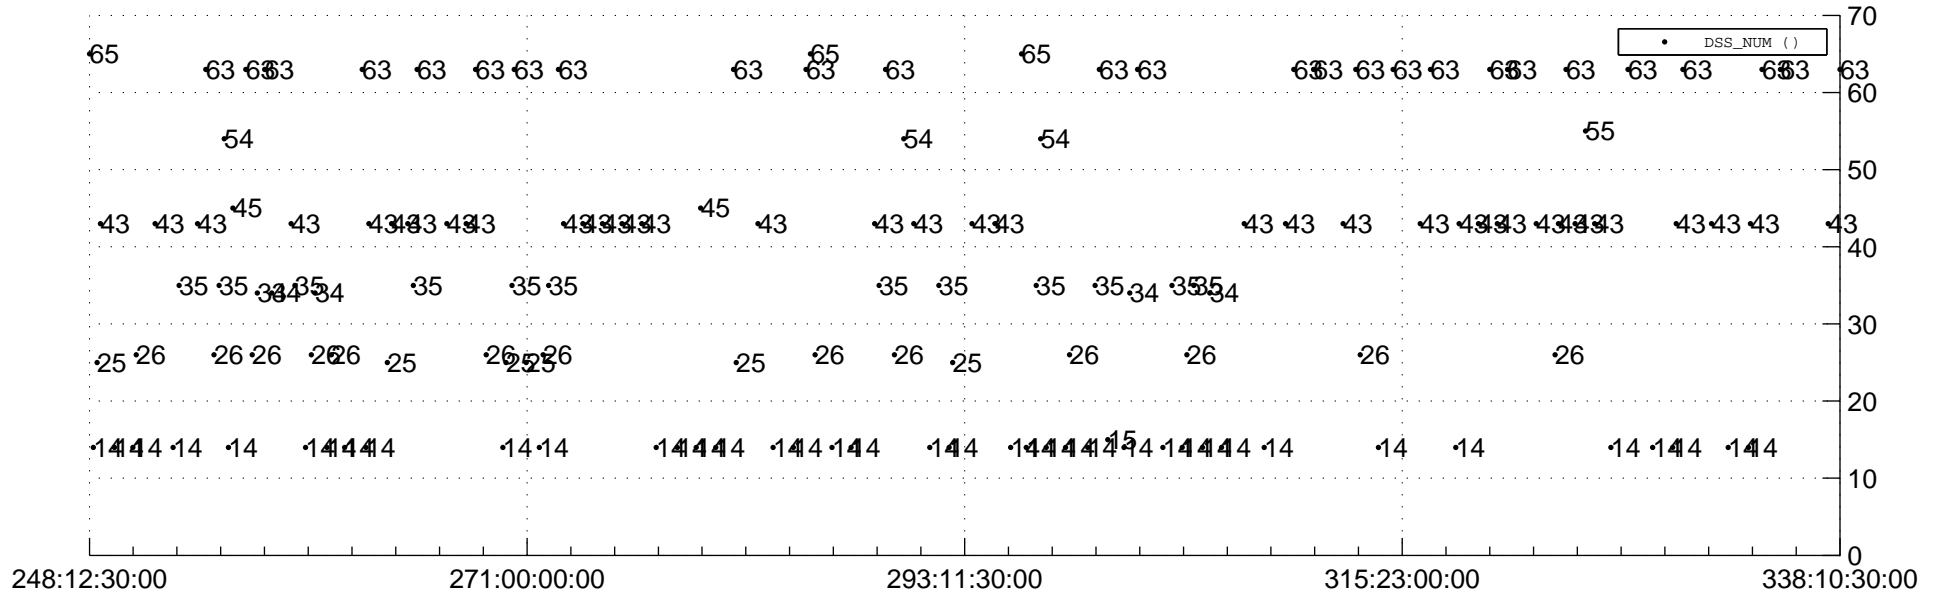

STEREO AHEAD Downlink Performance 2015:339

Number_of_Dropped_Frame

DSS_Station

Spacecraft Time (2015:248:12:30:00.000 -2015:338:10:30:00.000)

/disks/d81/project/stereo/mops/assessment/ahead/automation/output/engdump/yesterday/ahead_dp_2015_339.csv