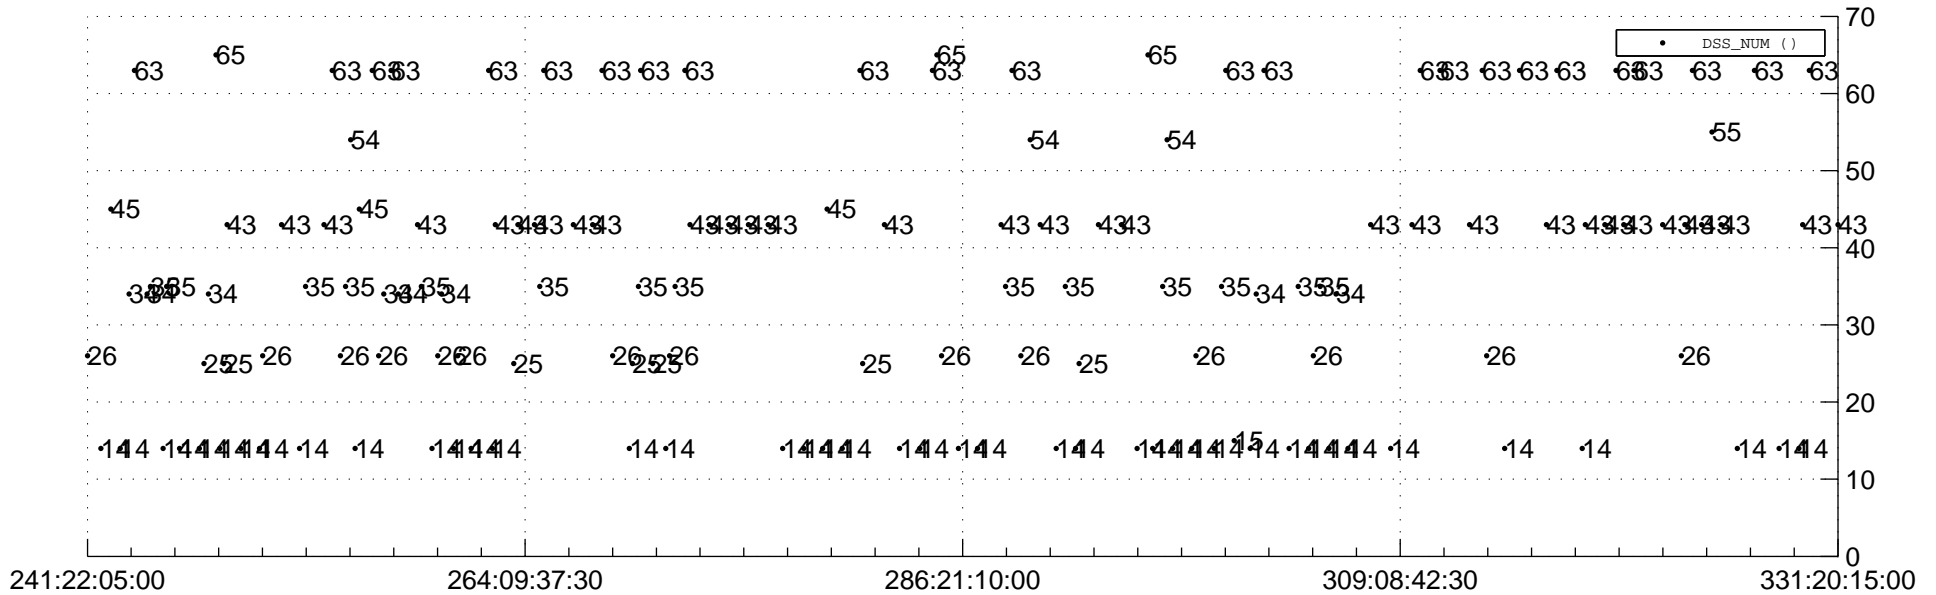

STEREO AHEAD Downlink Performance 2015:332

Number_of_Dropped_Frame

DSS_Station

Spacecraft Time (2015:241:22:05:00.000 -2015:331:20:15:00.000)

/disks/d81/project/stereo/mops/assessment/ahead/automation/output/engdump/yesterdaily/ahead_dp_2015_332.csv