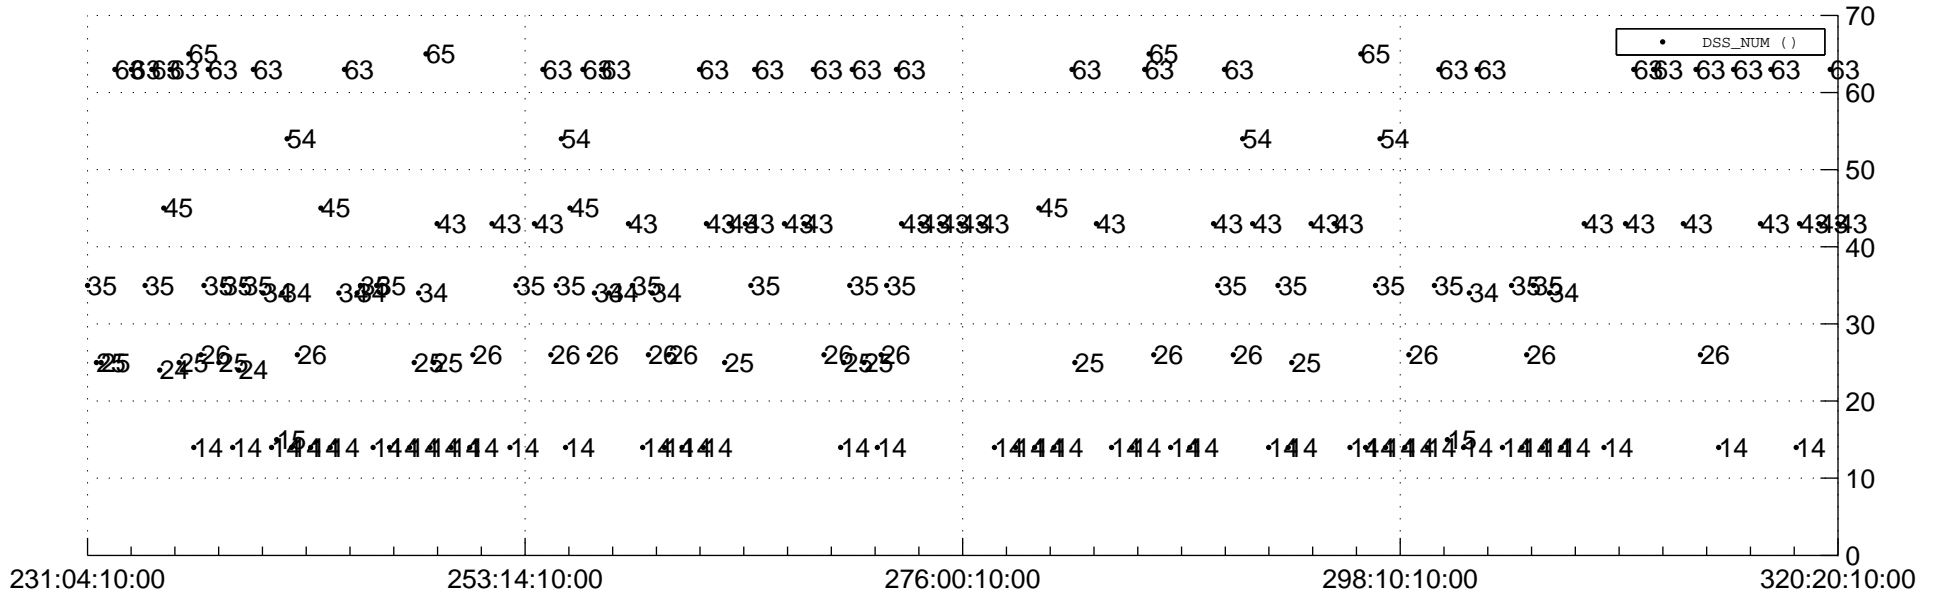

STEREO AHEAD Downlink Performance 2015:321

Number_of_Dropped_Frame

DSS_Station

Spacecraft Time (2015:231:04:10:00.000 -2015:320:20:10:00.000)

/disks/d81/project/stereo/mops/assessment/ahead/automation/output/engdump/yesterday/ahead_dp_2015_321.csv