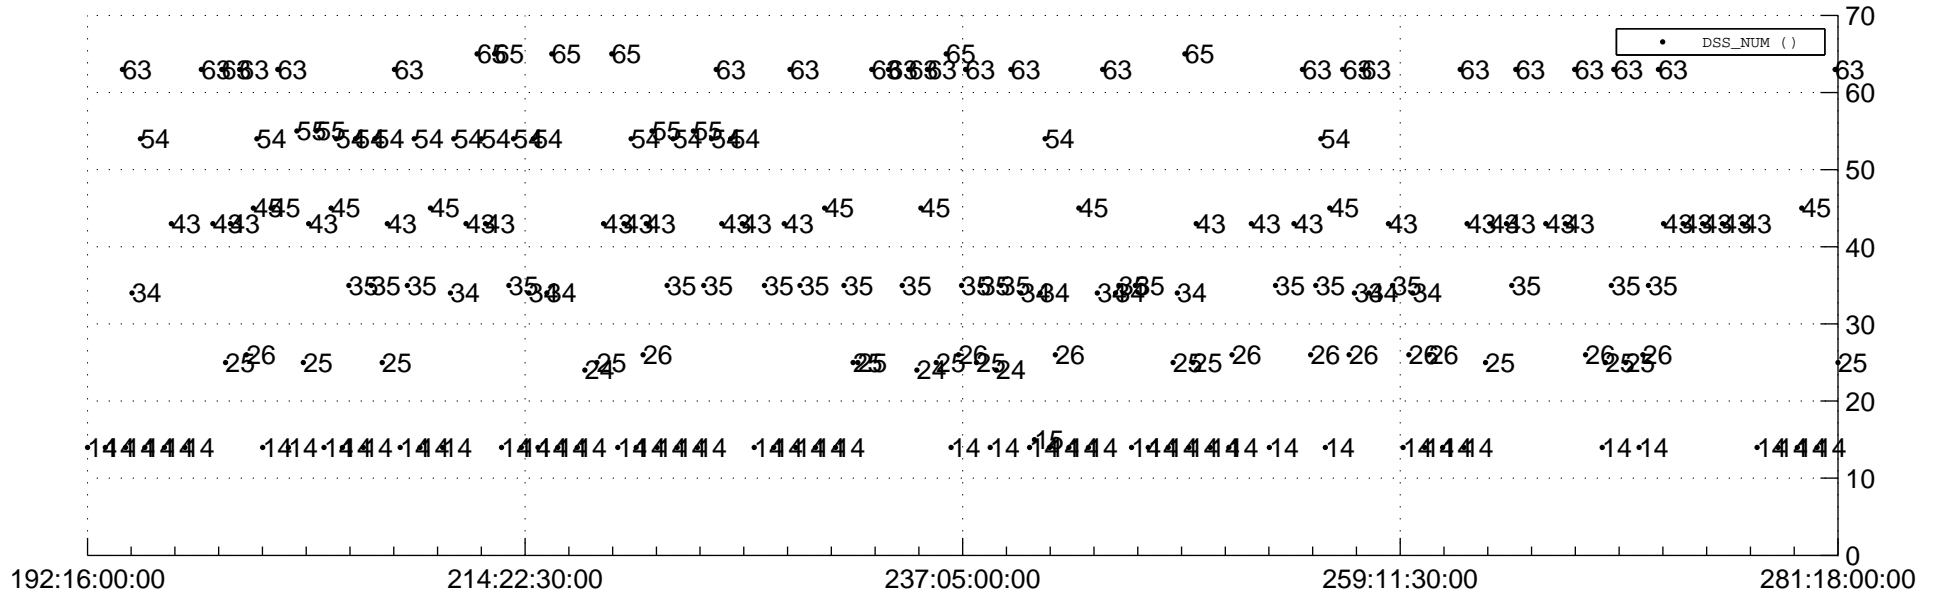

STEREO AHEAD Downlink Performance 2015:282

Number_of_Dropped_Frame

DSS_Station

Spacecraft Time (2015:192:16:00:00.000 –2015:281:18:00:00.000)

/disks/d81/project/stereo/mops/assessment/ahead/automation/output/engdump/yesterday/ahead_dp_2015_282.csv

Date Created:10/09/2015 05:35:35 AM