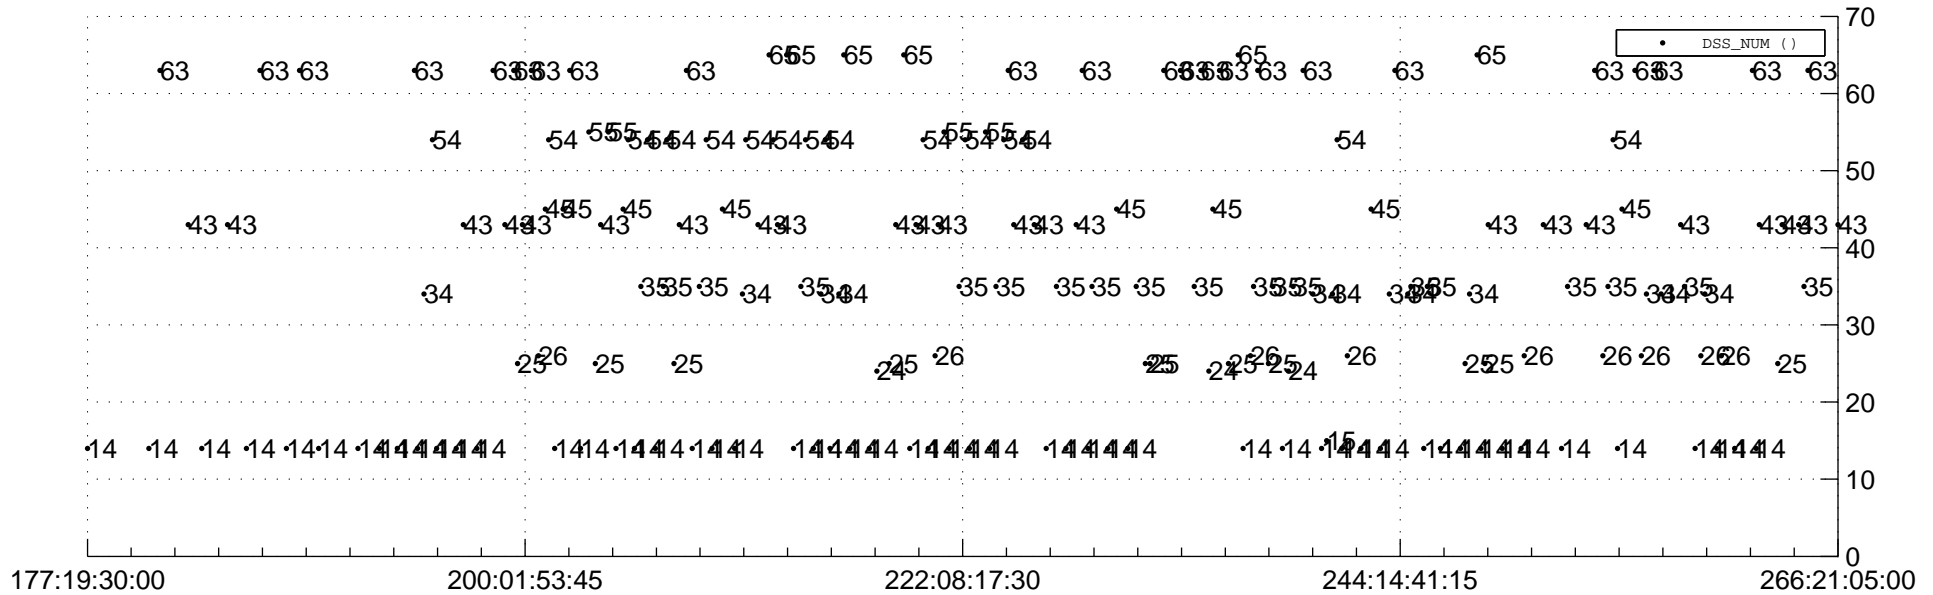

STEREO AHEAD Downlink Performance 2015:267

Number_of_Dropped_Frame

DSS_Station

Spacecraft Time (2015:177:19:30:00.000 -2015:266:21:05:00.000)

/disks/d81/project/stereo/mops/assessment/ahead/automation/output/engdump/yesterday/ahead_dp_2015_267.csv