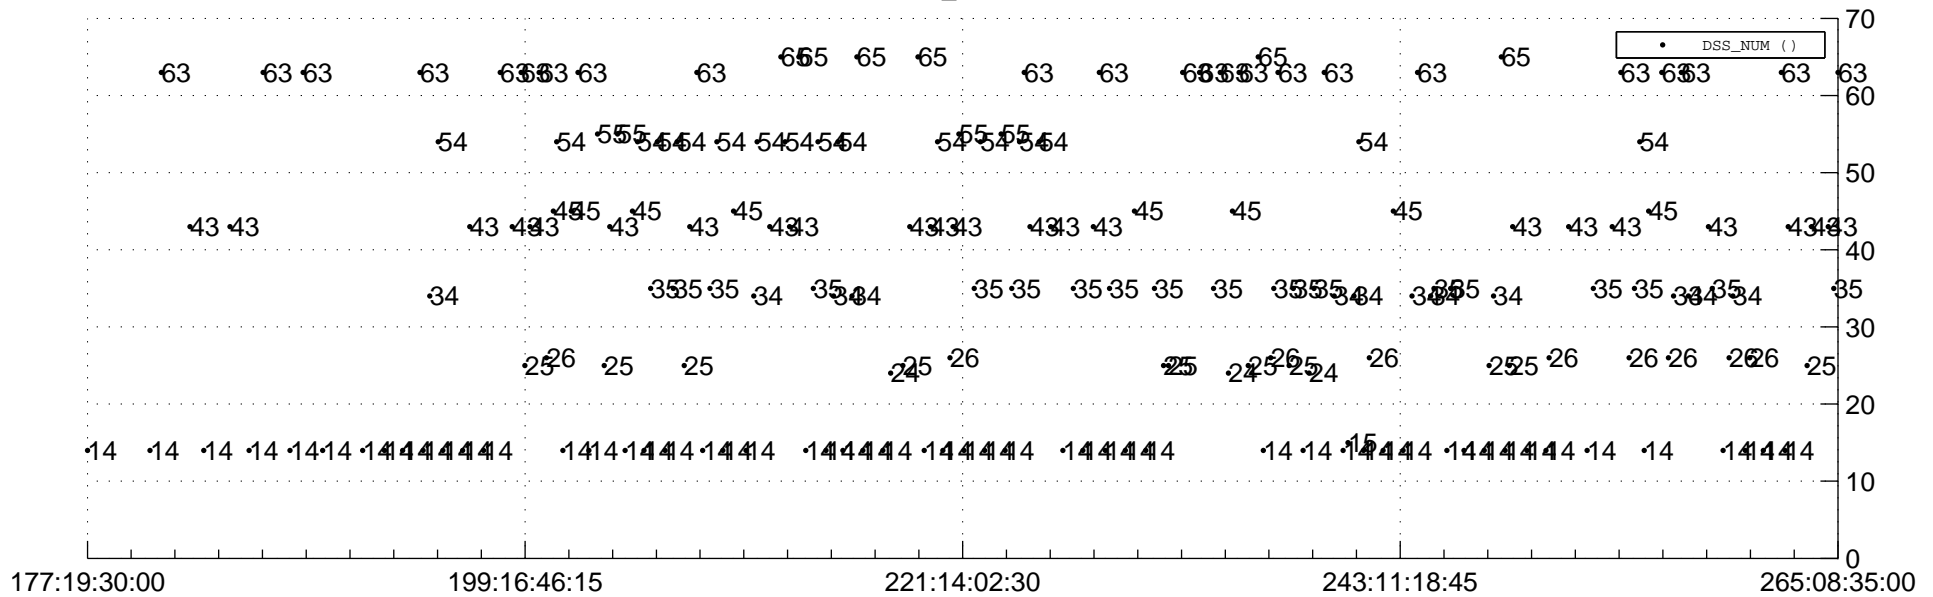

STEREO AHEAD Downlink Performance 2015:266

Number_of_Dropped_Frame

DSS_Station

Spacecraft Time (2015:177:19:30:00.000 -2015:265:08:35:00.000)

/disks/d81/project/stereo/mops/assessment/ahead/automation/output/engdump/yesterday/ahead_dp_2015_266.csv