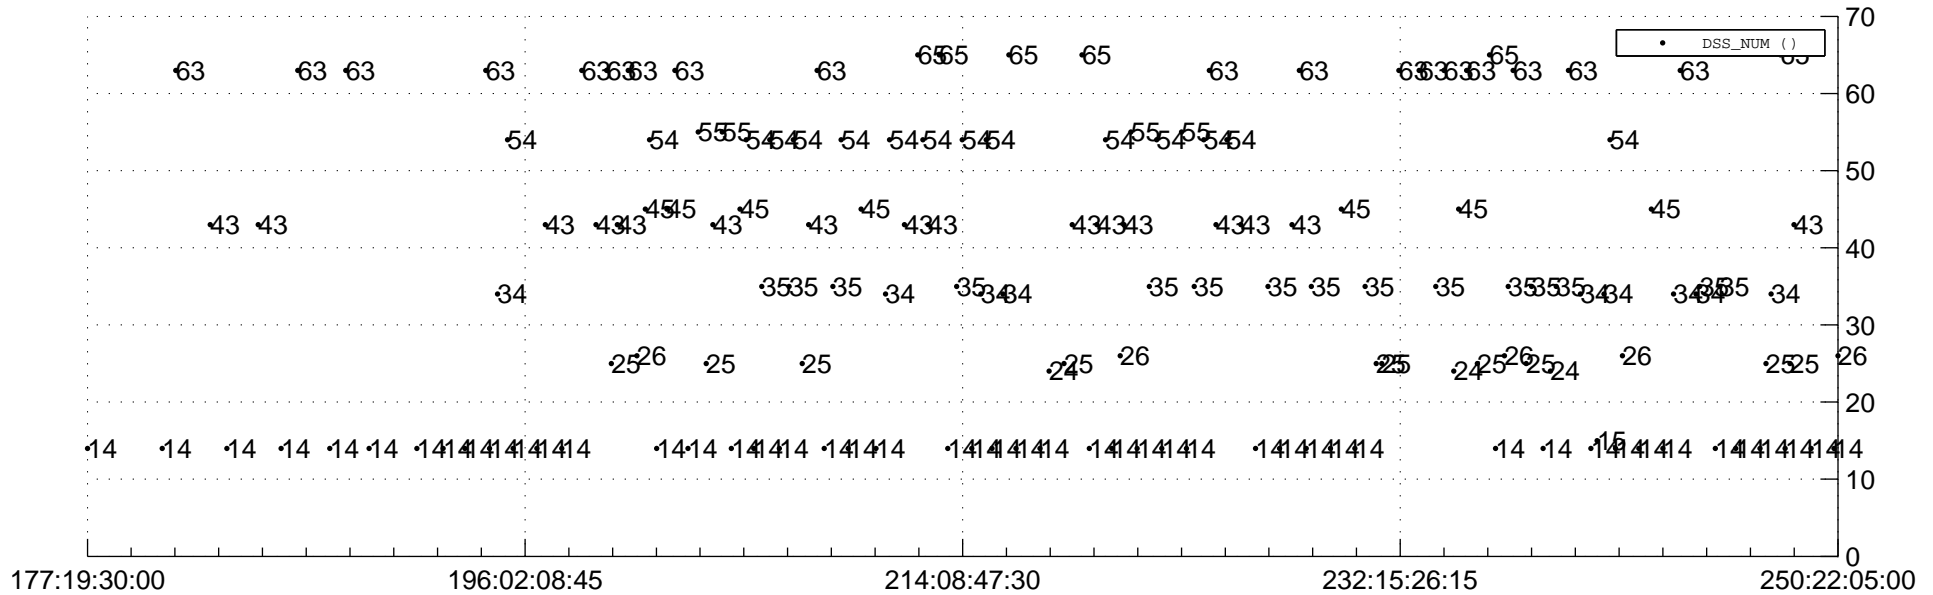

STEREO AHEAD Downlink Performance 2015:251

Number_of_Dropped_Frame

DSS_Station

Spacecraft Time (2015:177:19:30:00.000 -2015:250:22:05:00.000)

/disks/d81/project/stereo/mops/assessment/ahead/automation/output/engdump/yesterday/ahead_dp_2015_251.csv