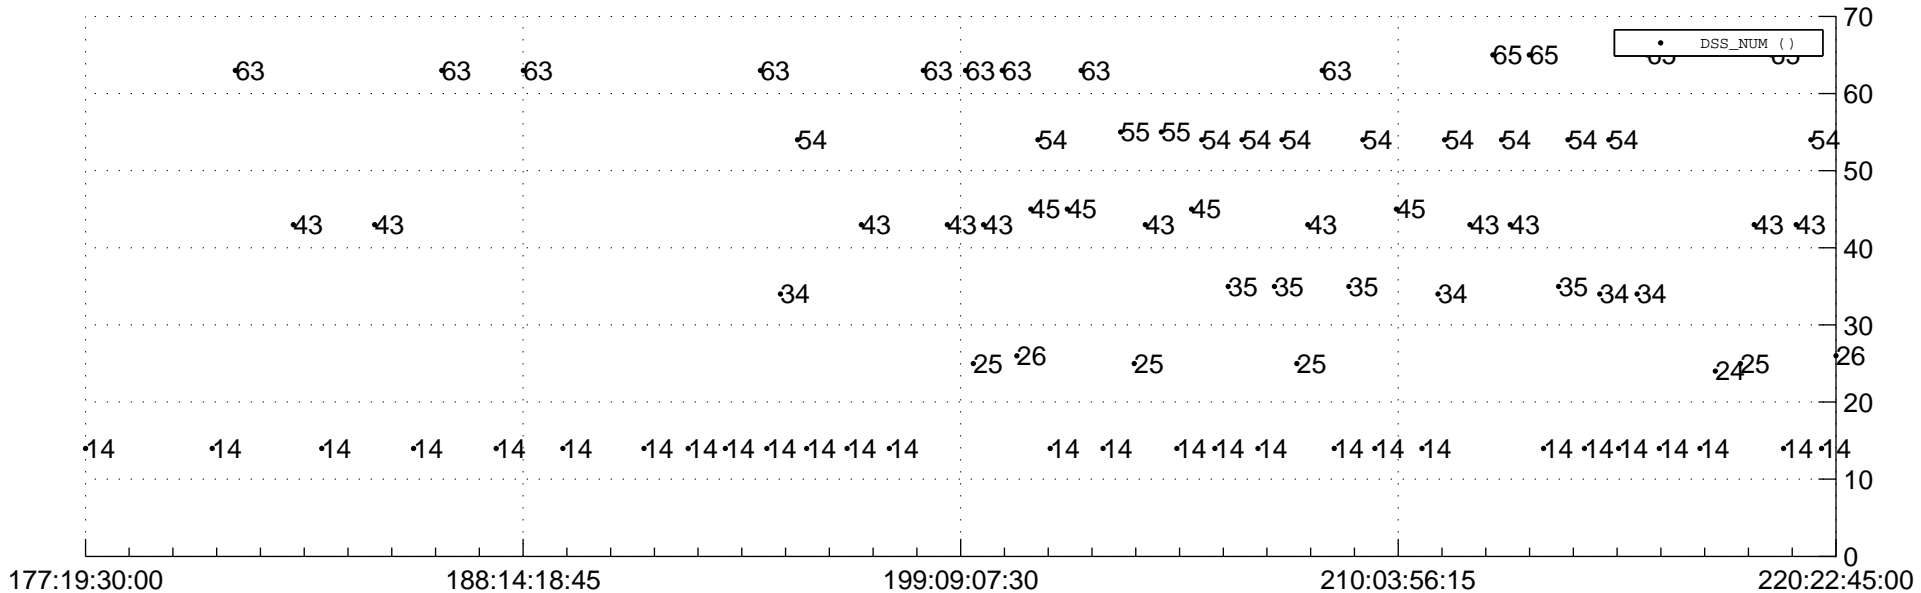

STEREO AHEAD Downlink Performance 2015:221

Number_of_Dropped_Frame

DSS_Station

Spacecraft Time (2015:177:19:30:00.000 –2015:220:22:45:00.000)