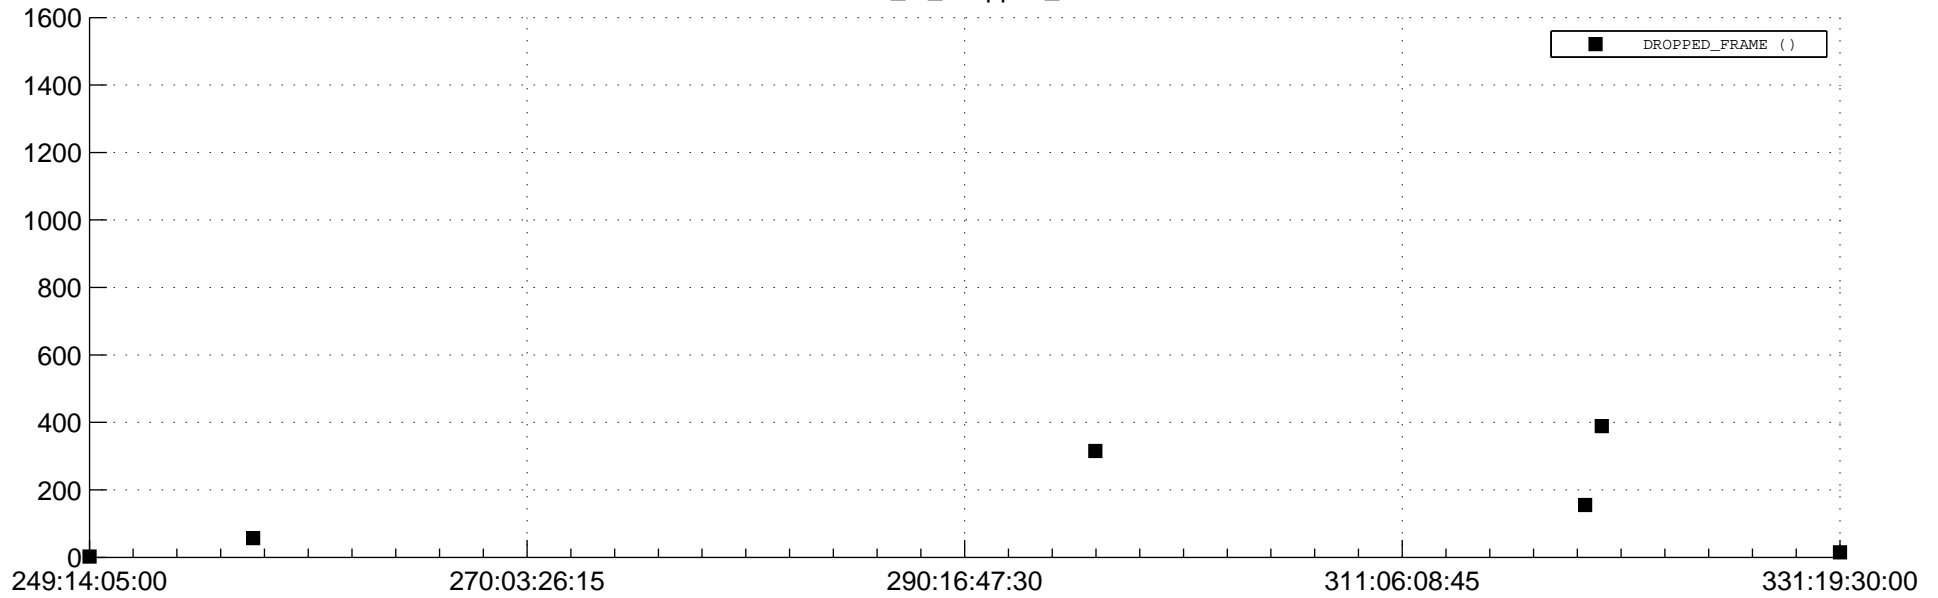

STEREO AHEAD Downlink Performance 2014:337

Number_of_Dropped_Frame

DSS_Station