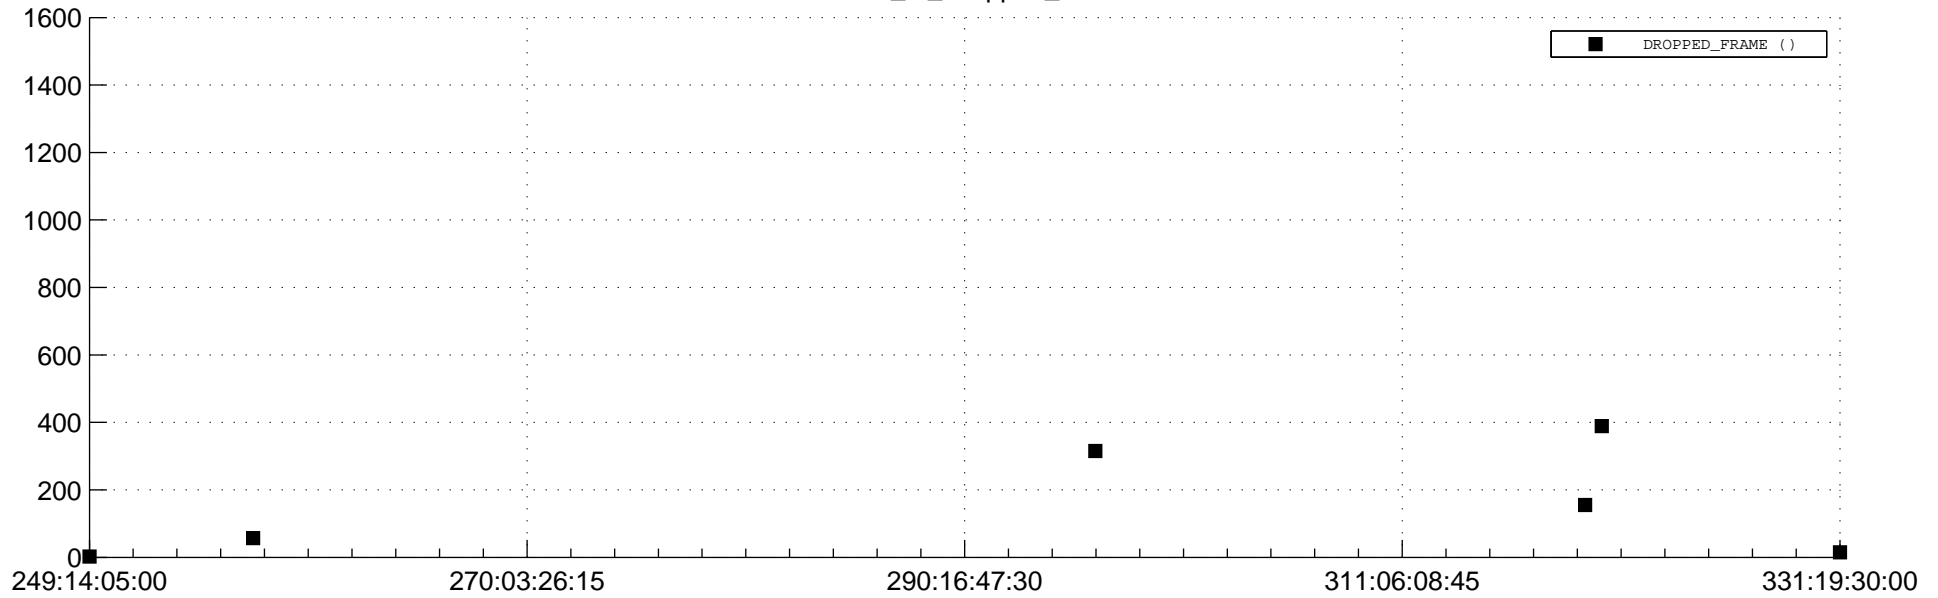

STEREO AHEAD Downlink Performance 2014:334

Number_of_Dropped_Frame

DSS_Station