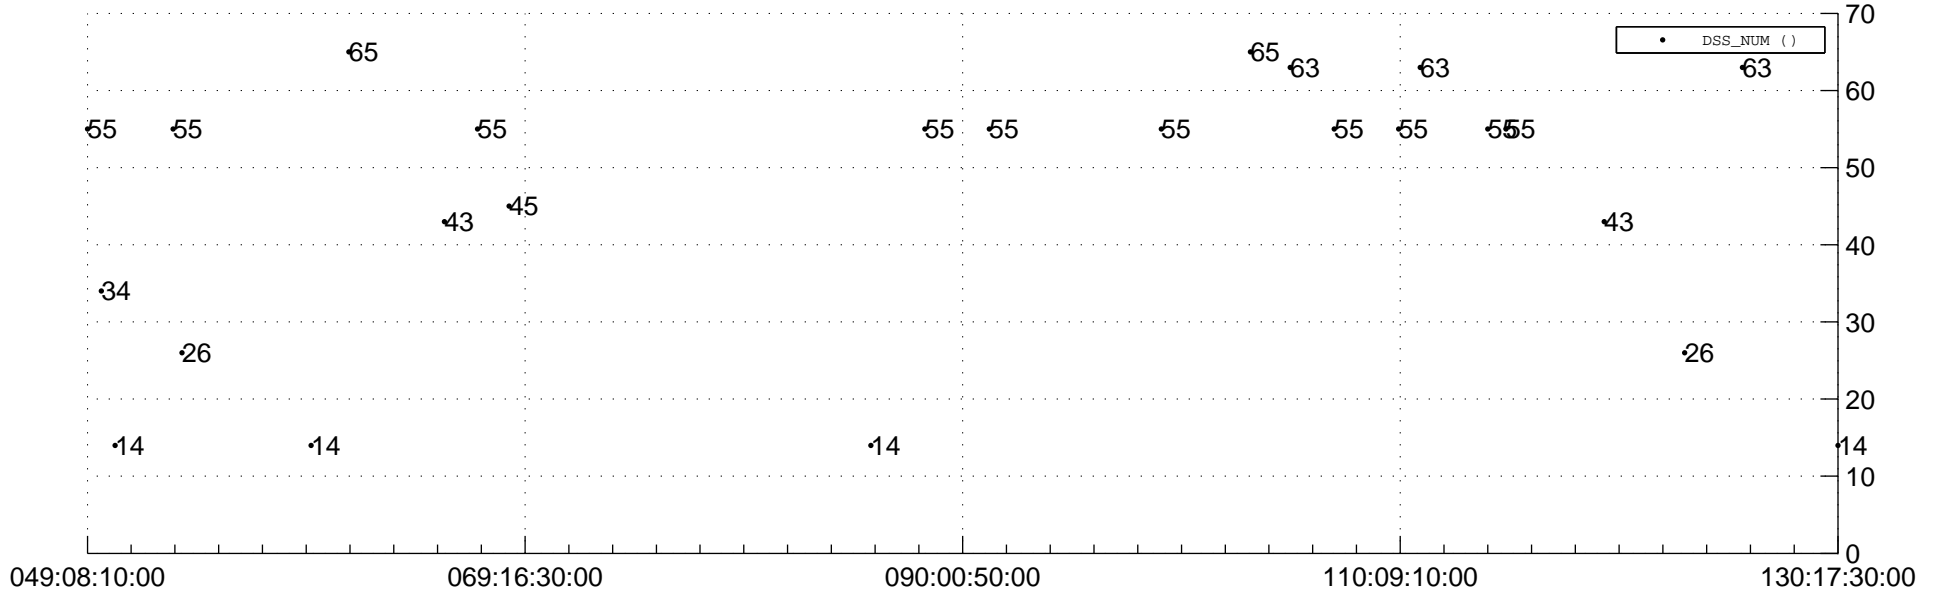

STEREO AHEAD Downlink Performance 2014:138

Number_of_Dropped_Frame

DSS_Station

Spacecraft Time (2014:049:08:10:00.000 -2014:130:17:30:00.000)