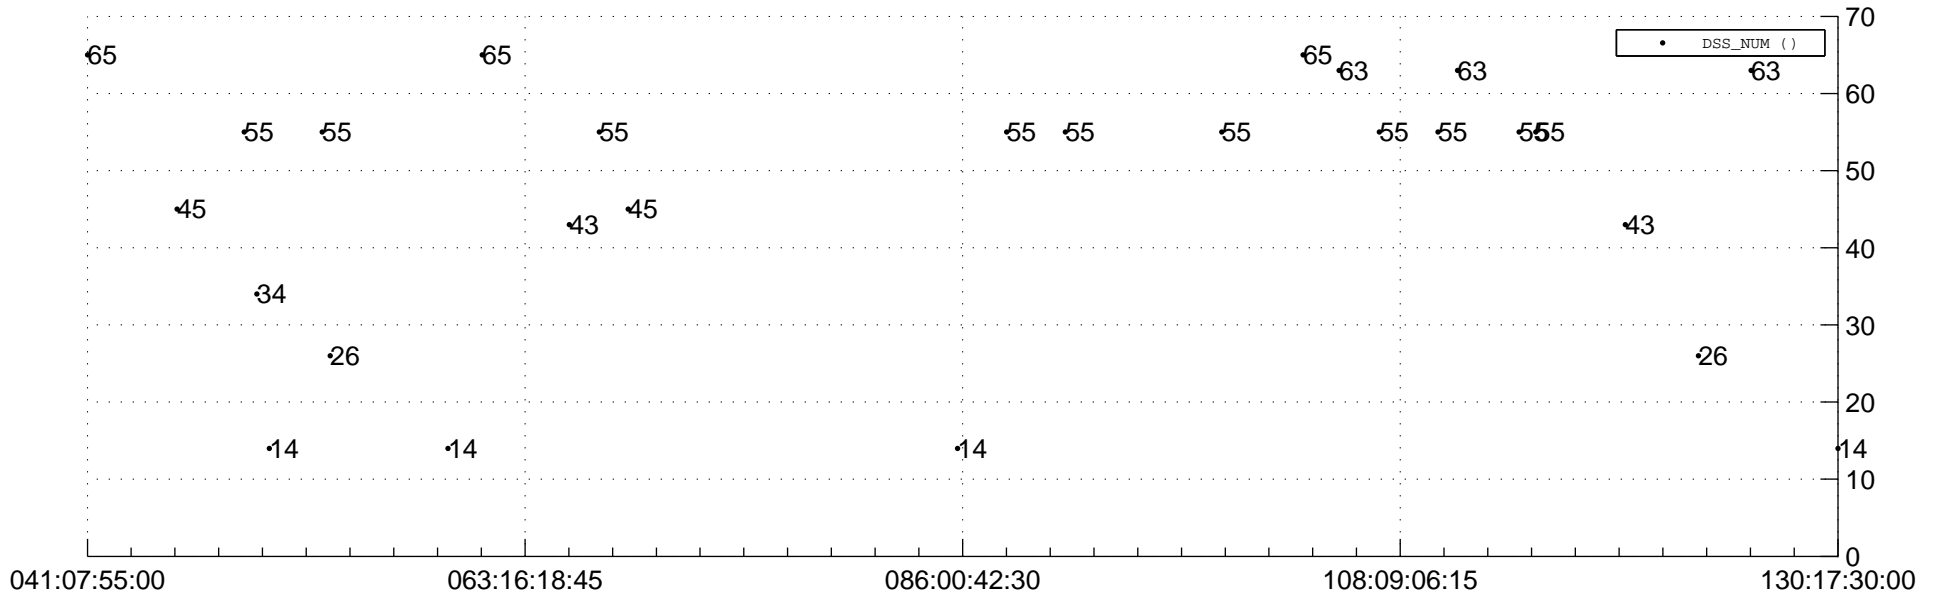

STEREO AHEAD Downlink Performance 2014:131

Number_of_Dropped_Frame

DSS_Station

Spacecraft Time (2014:041:07:55:00.000 –2014:130:17:30:00.000)

/disks/d81/project/stereo/mops/assessment/ahead/automation/output/engdump/yesterday/ahead_dp_2014_131.csv