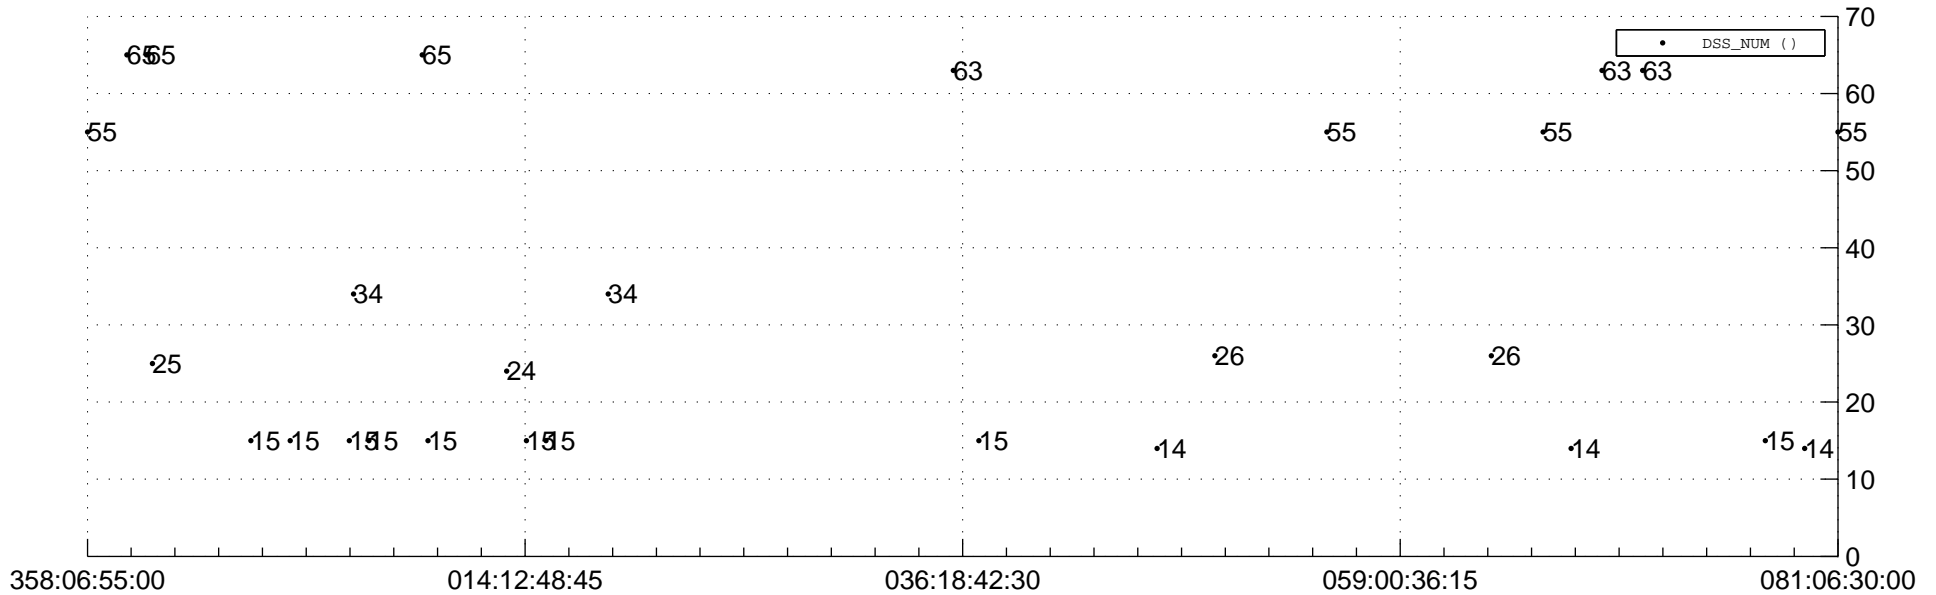

# STEREO AHEAD Downlink Performance 2013:082

## Number\_of\_Dropped\_Frame

## DSS\_Station

Spacecraft Time (2012:358:06:55:00.000 -2013:081:06:30:00.000)

/disks/d10/project/stereo/mops/assessment/ahead/automation/output/engdump/yesterday/ahead\_dp\_2013\_082.csv

Date Created:03/23/2013 02:43:33 PM