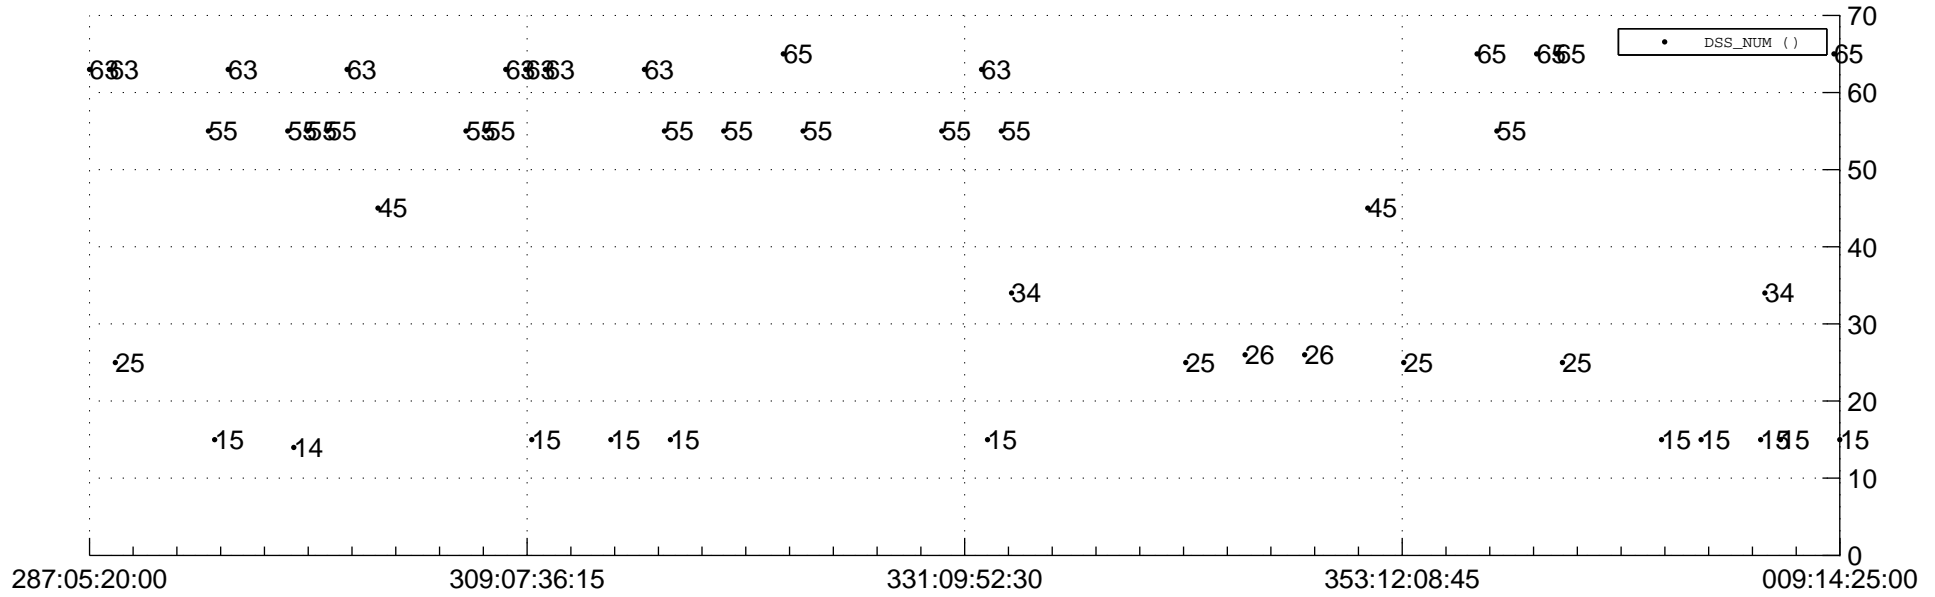

STEREO AHEAD Downlink Performance 2013:010

Number_of_Dropped_Frame

DSS_Station

Spacecraft Time (2012:287:05:20:00.000 -2013:009:14:25:00.000)

/disks/d10/project/stereo/mops/assessment/ahead/automation/output/engdump/yesterday/ahead_dp_2013_010.csv