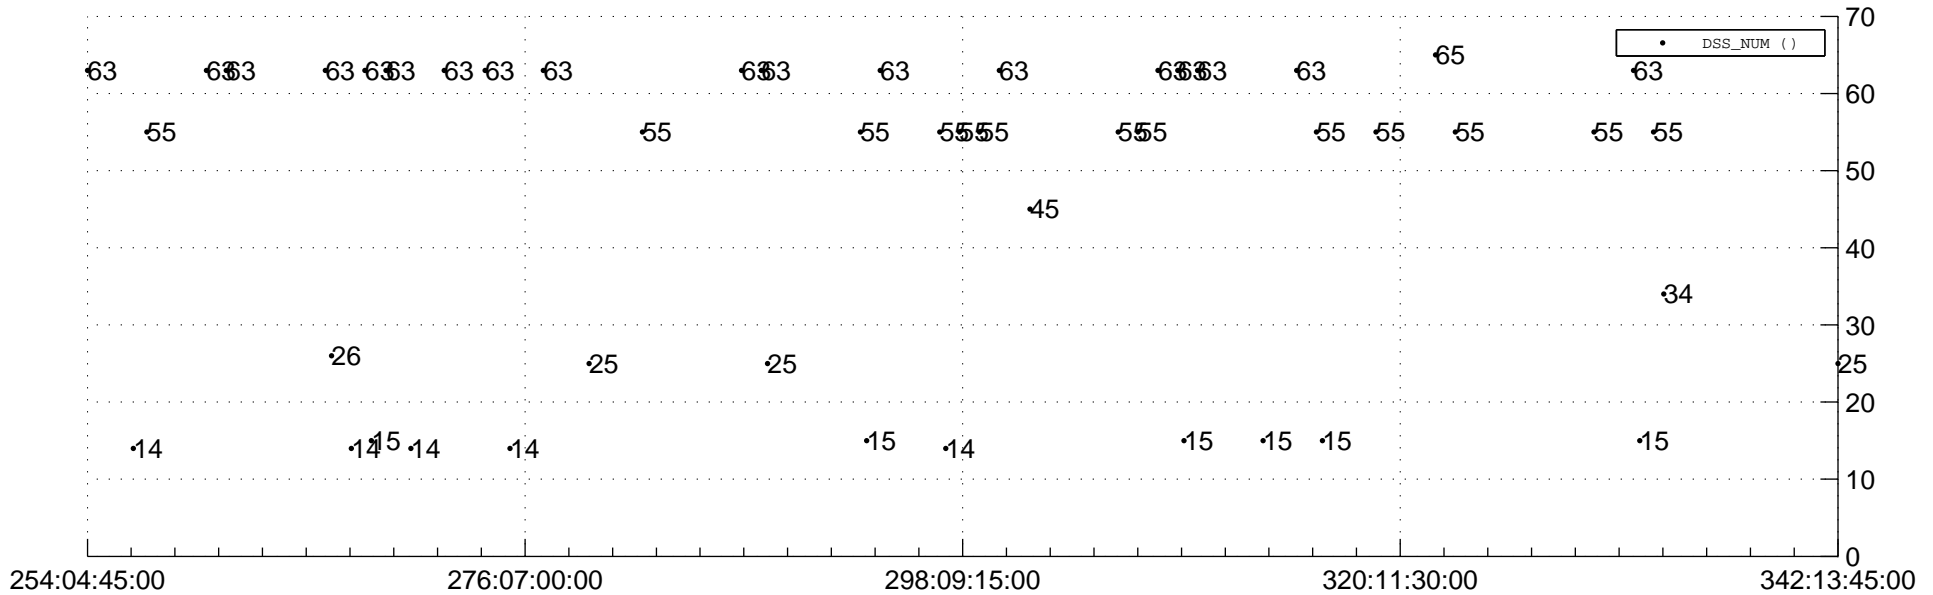

STEREO AHEAD Downlink Performance 2012:343

Number_of_Dropped_Frame

DSS_Station

Spacecraft Time (2012:254:04:45:00.000 -2012:342:13:45:00.000)

/disks/d10/project/stereo/mops/assessment/ahead/automation/output/engdump/yesterday/ahead_dp_2012_343.csv