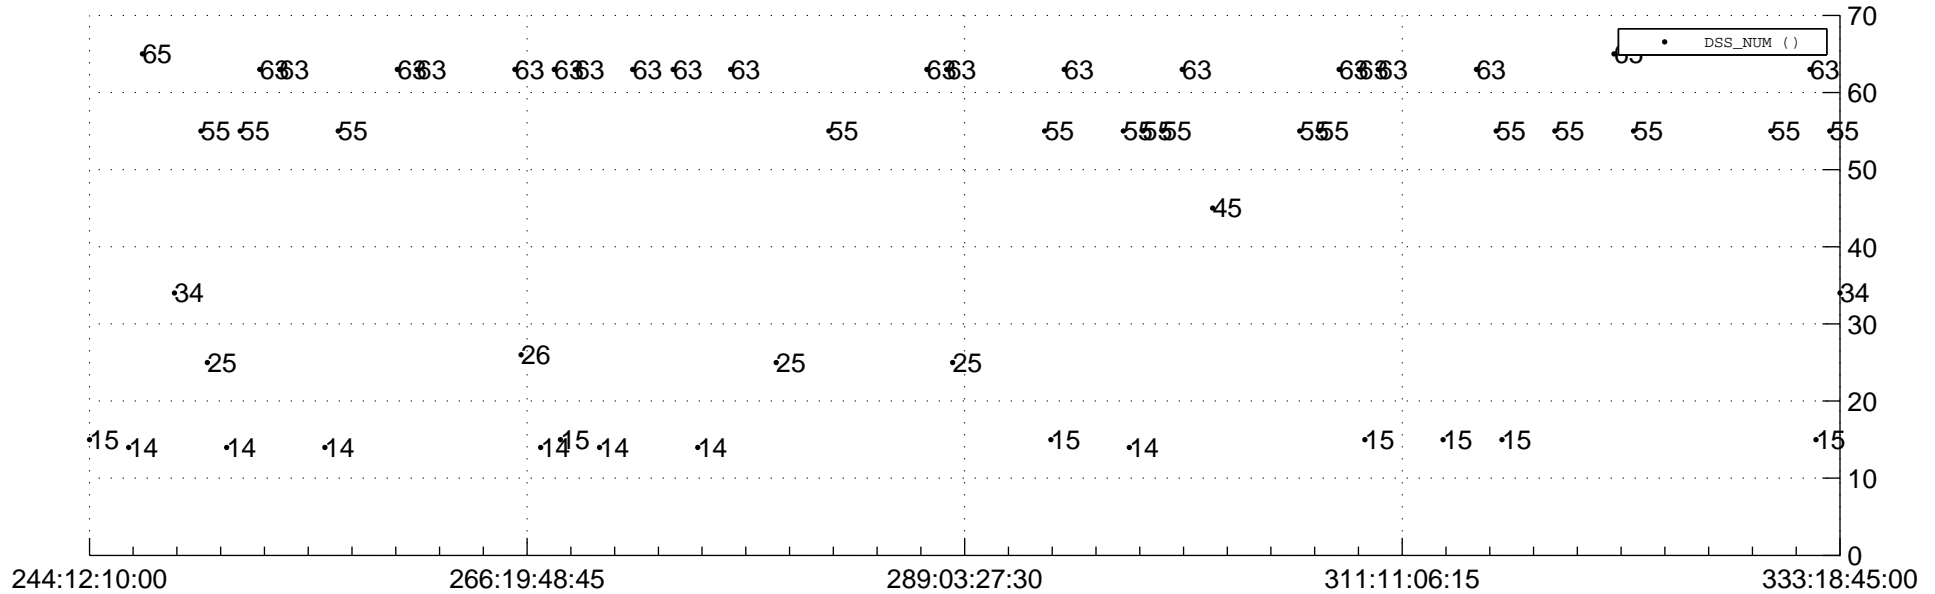

STEREO AHEAD Downlink Performance 2012:334

Number_of_Dropped_Frame

DSS_Station

Spacecraft Time (2012:244:12:10:00.000 -2012:333:18:45:00.000)

/disks/d10/project/stereo/mops/assessment/ahead/automation/output/engdump/yesterdaily/ahead_dp_2012_334.csv