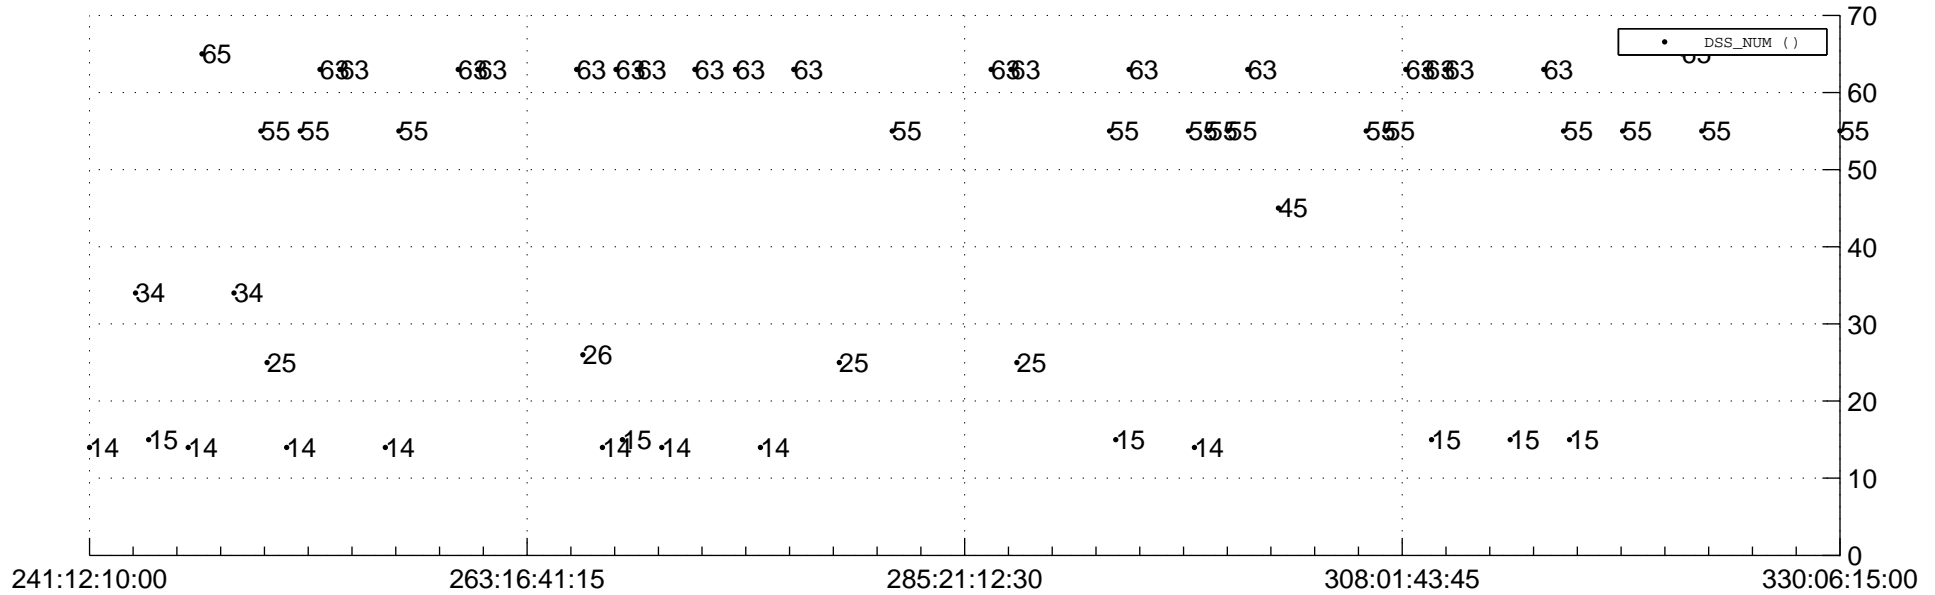

STEREO AHEAD Downlink Performance 2012:331

Number_of_Dropped_Frame

DSS_Station

Spacecraft Time (2012:241:12:10:00.000 -2012:330:06:15:00.000)

/disks/d10/project/stereo/mops/assessment/ahead/automation/output/engdump/yesterday/ahead_dp_2012_331.csv