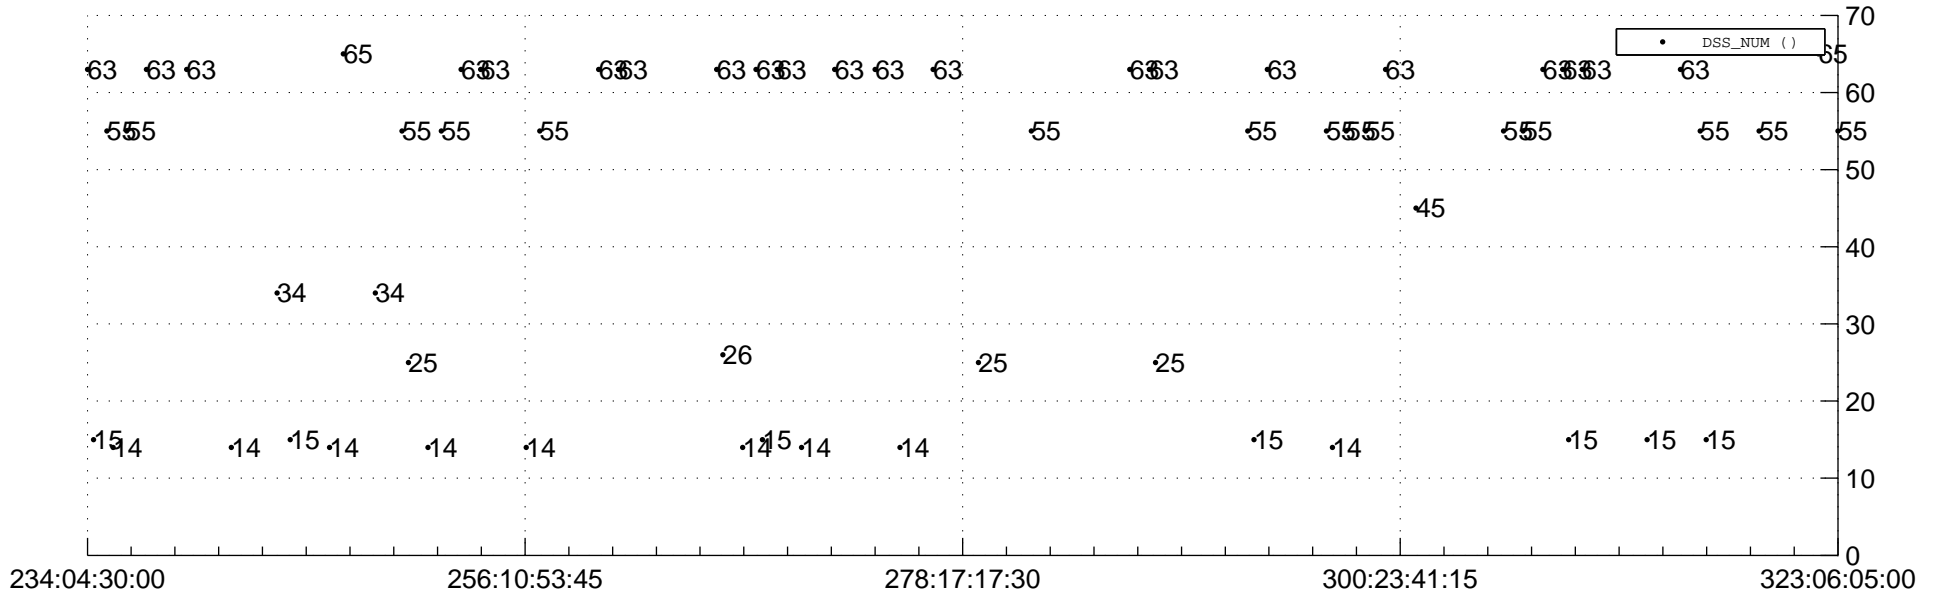

STEREO AHEAD Downlink Performance 2012:323

Number_of_Dropped_Frame

DSS_Station

Spacecraft Time (2012:234:04:30:00.000 -2012:323:06:05:00.000)

/disks/d10/project/stereo/mops/assessment/ahead/automation/output/engdump/yesterday/ahead_dp_2012_323.csv