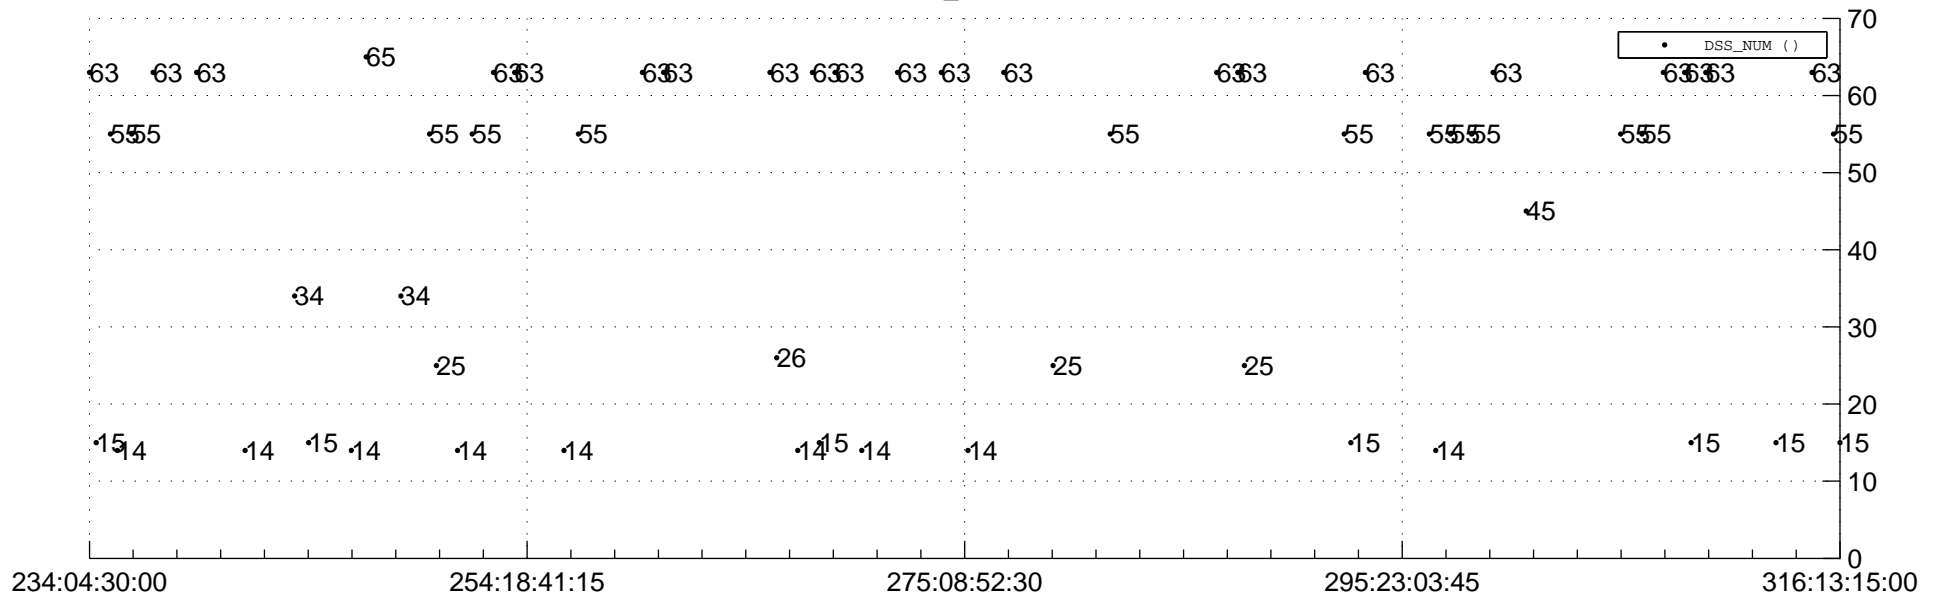

# STEREO AHEAD Downlink Performance 2012:319

## Number\_of\_Dropped\_Frame

## DSS\_Station

Spacecraft Time (2012:234:04:30:00.000 -2012:316:13:15:00.000)

/disks/d10/project/stereo/mops/assessment/ahead/automation/output/engdump/yesterday/ahead\_dp\_2012\_319.csv

Date Created: 11/14/2012 09:26:41 AM