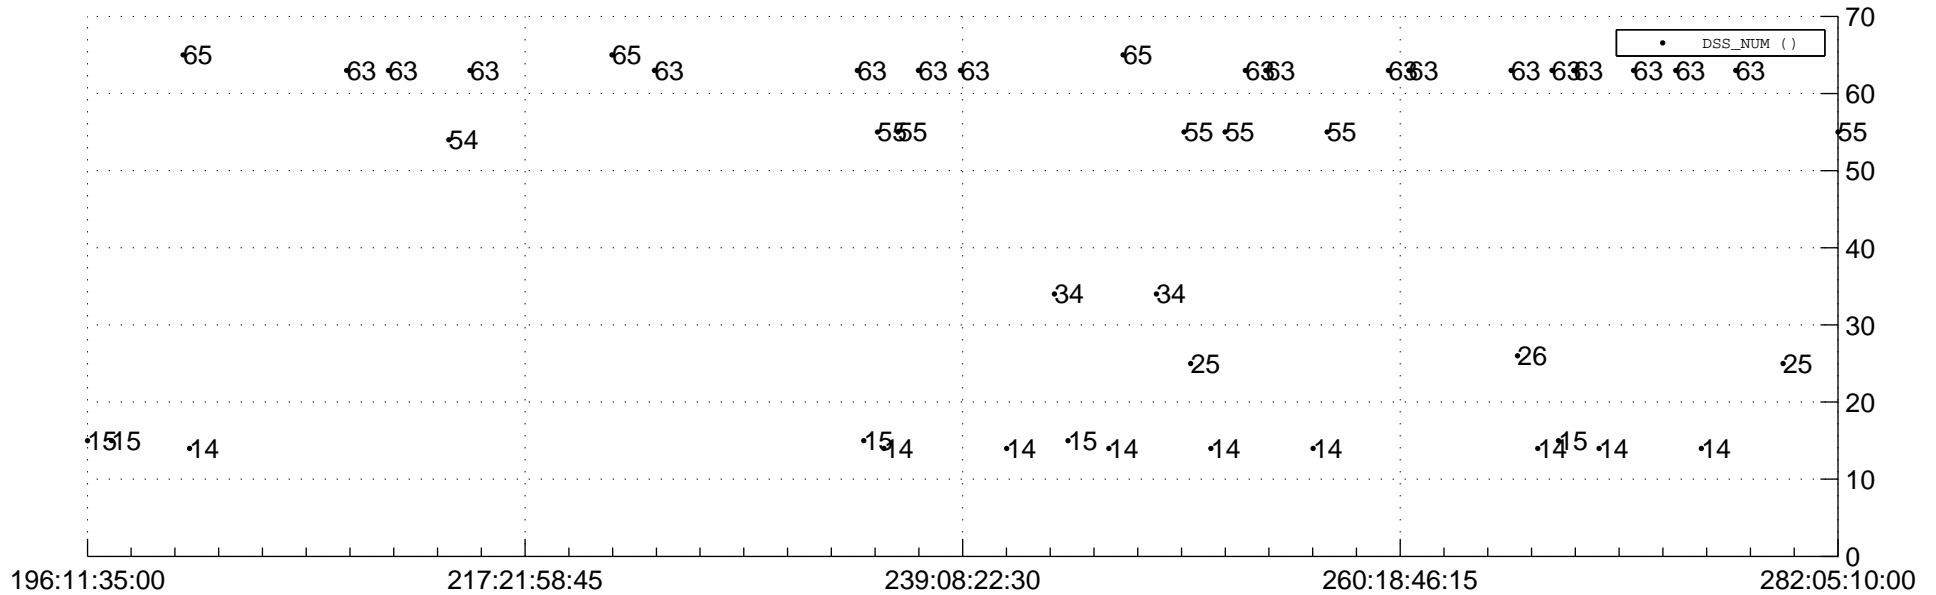

STEREO AHEAD Downlink Performance 2012:286

Number_of_Dropped_Frame

DSS_Station

Spacecraft Time (2012:196:11:35:00.000 -2012:282:05:10:00.000)

/disks/d10/project/stereo/mops/assessment/ahead/automation/output/engdump/yesterday/ahead_dp_2012_286.csv