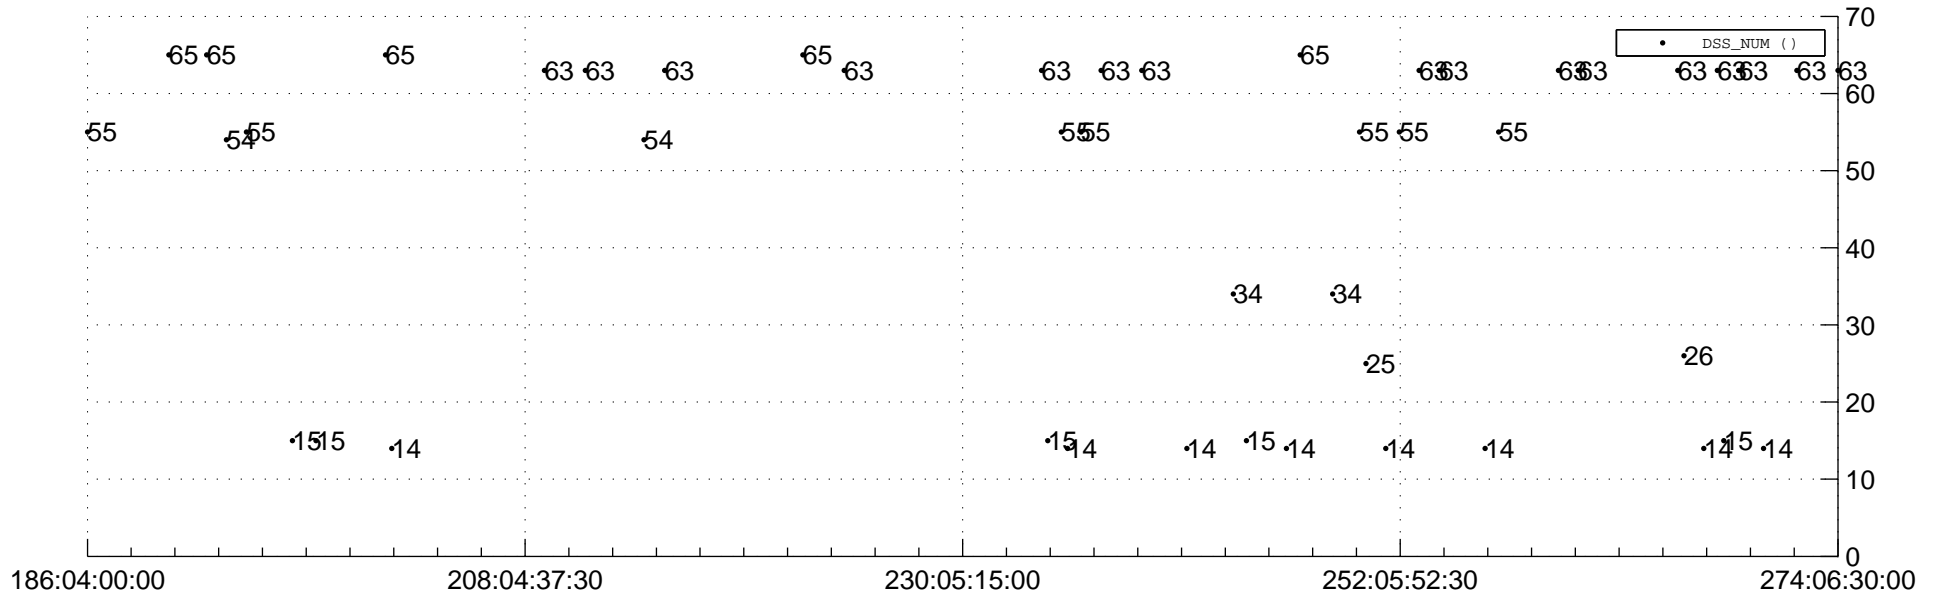

STEREO AHEAD Downlink Performance 2012:275

Number_of_Dropped_Frame

DSS_Station

Spacecraft Time (2012:186:04:00:00.000 -2012:274:06:30:00.000)

/disks/d10/project/stereo/mops/assessment/ahead/automation/output/engdump/yesterday/ahead_dp_2012_275.csv