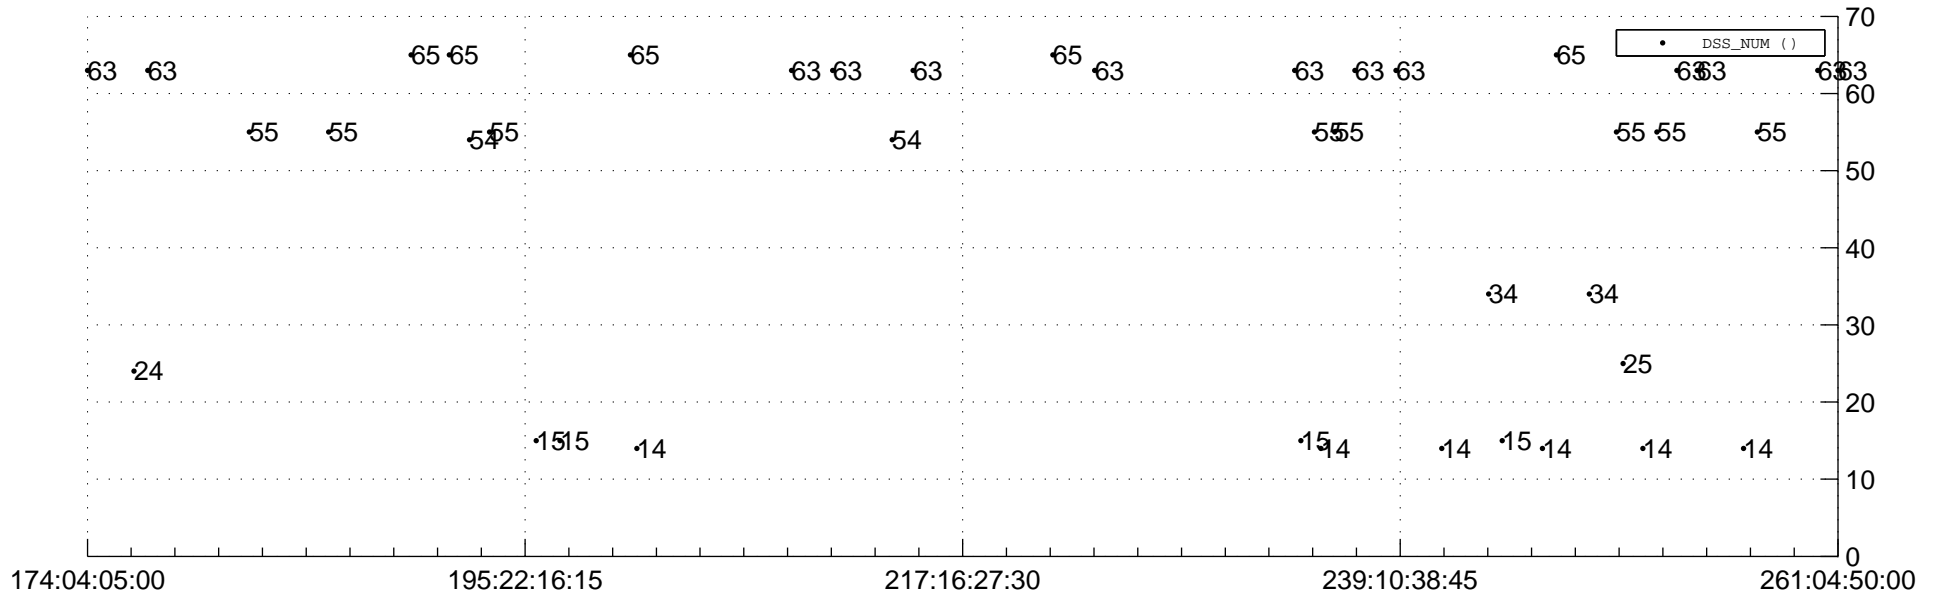

STEREO AHEAD Downlink Performance 2012:263

Number_of_Dropped_Frame

DSS_Station

Spacecraft Time (2012:174:04:05:00.000 -2012:261:04:50:00.000)

/disks/d10/project/stereo/mops/assessment/ahead/automation/output/engdump/yesterdaily/ahead_dp_2012_263.csv