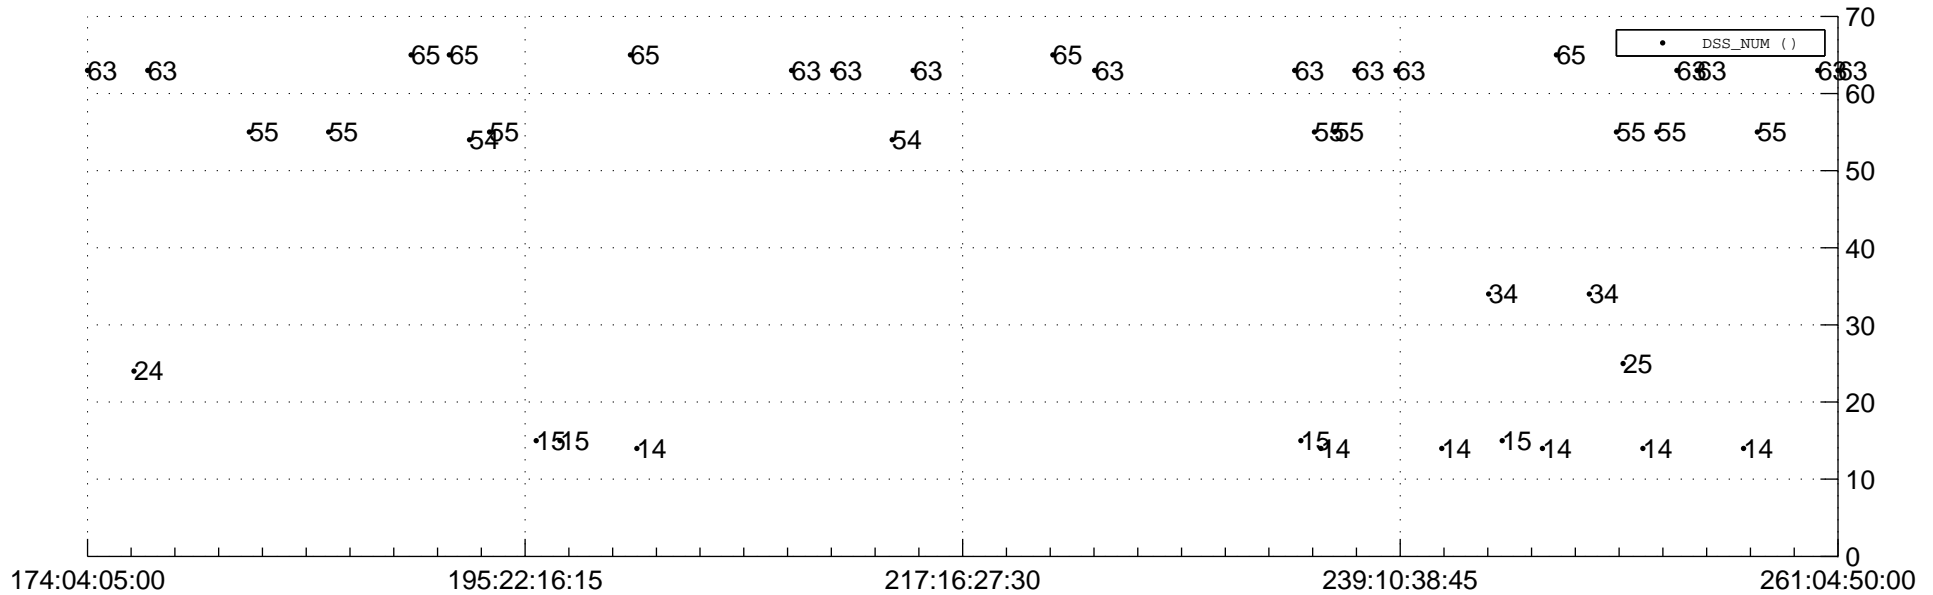

STEREO AHEAD Downlink Performance 2012:261

Number_of_Dropped_Frame

DSS_Station

Spacecraft Time (2012:174:04:05:00.000 -2012:261:04:50:00.000)

/disks/d10/project/stereo/mops/assessment/ahead/automation/output/engdump/yesterday/ahead_dp_2012_261.csv