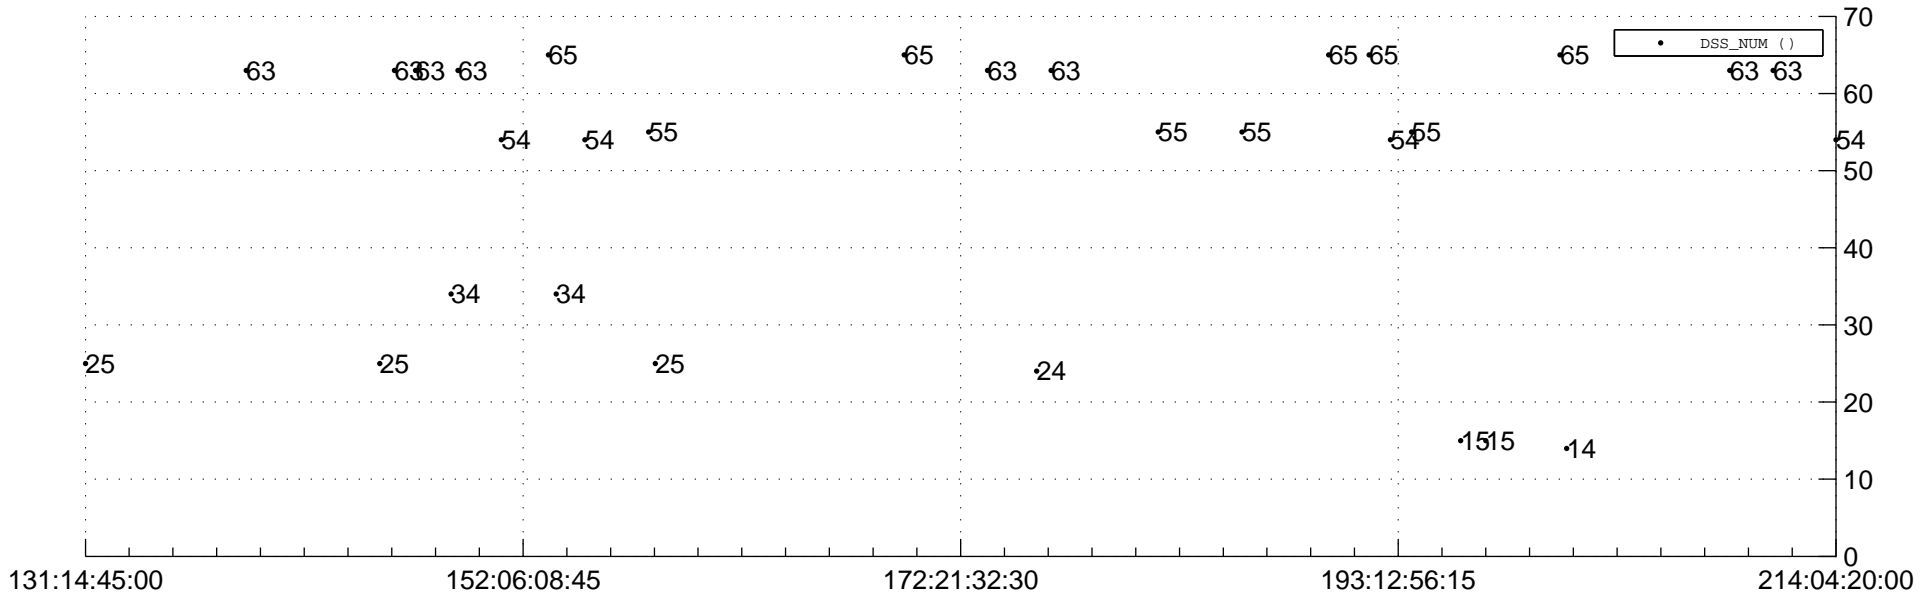

STEREO AHEAD Downlink Performance 2012:214

Number_of_Dropped_Frame

DSS_Station

Spacecraft Time (2012:131:14:45:00.000 - 2012:214:04:20:00.000)

/disks/d10/project/stereo/mops/assessment/ahead/automation/output/engdump/yesterday/ahead_dp_2012_214.csv