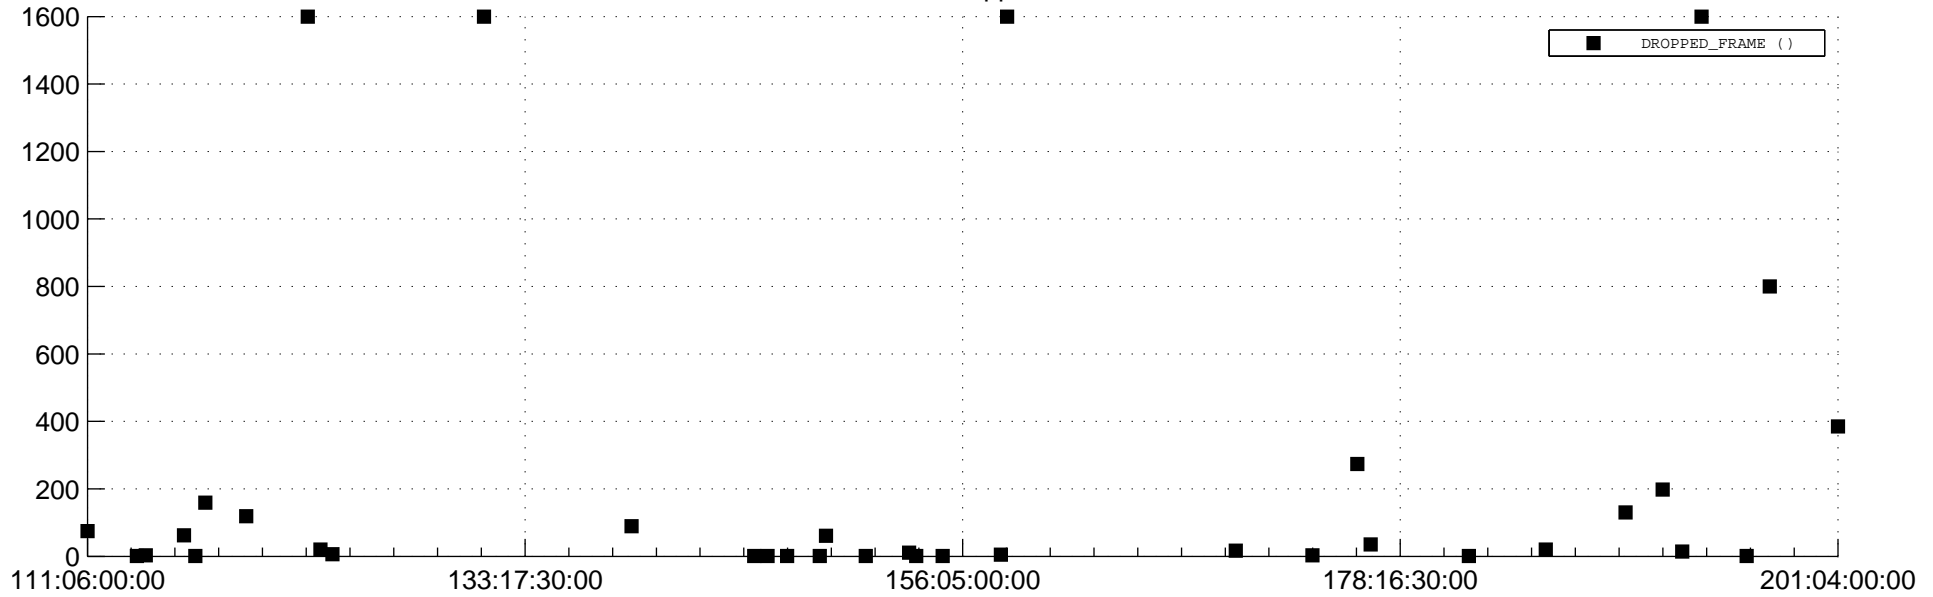

STEREO AHEAD Downlink Performance 2012:201

Number_of_Dropped_Frame

DSS_Station