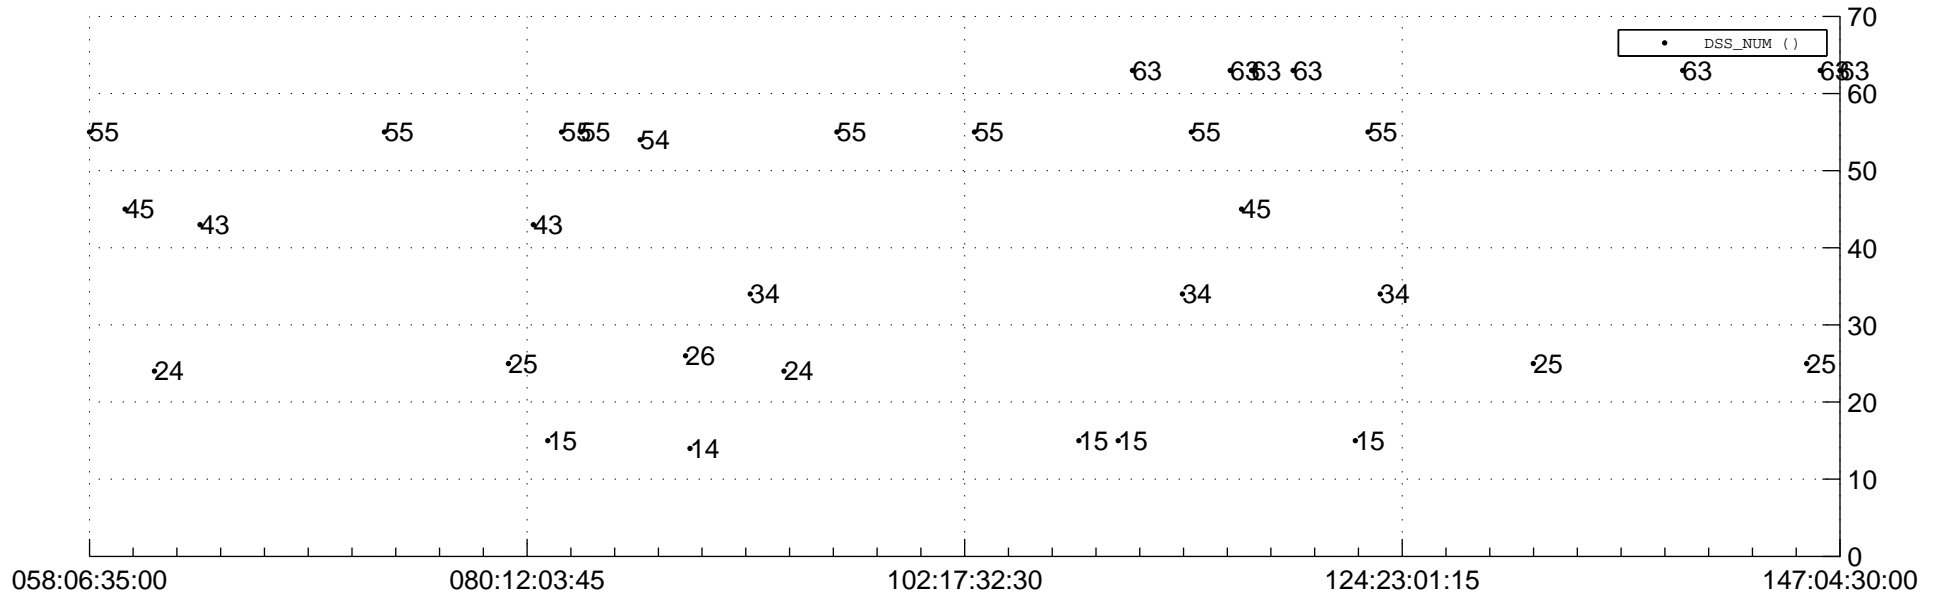

STEREO AHEAD Downlink Performance 2012:147

Number_of_Dropped_Frame

DSS_Station

Spacecraft Time (2012:058:06:35:00.000 -2012:147:04:30:00.000)

/disks/d10/project/stereo/mops/assessment/ahead/automation/output/engdump/yesterday/ahead_dp_2012_147.csv