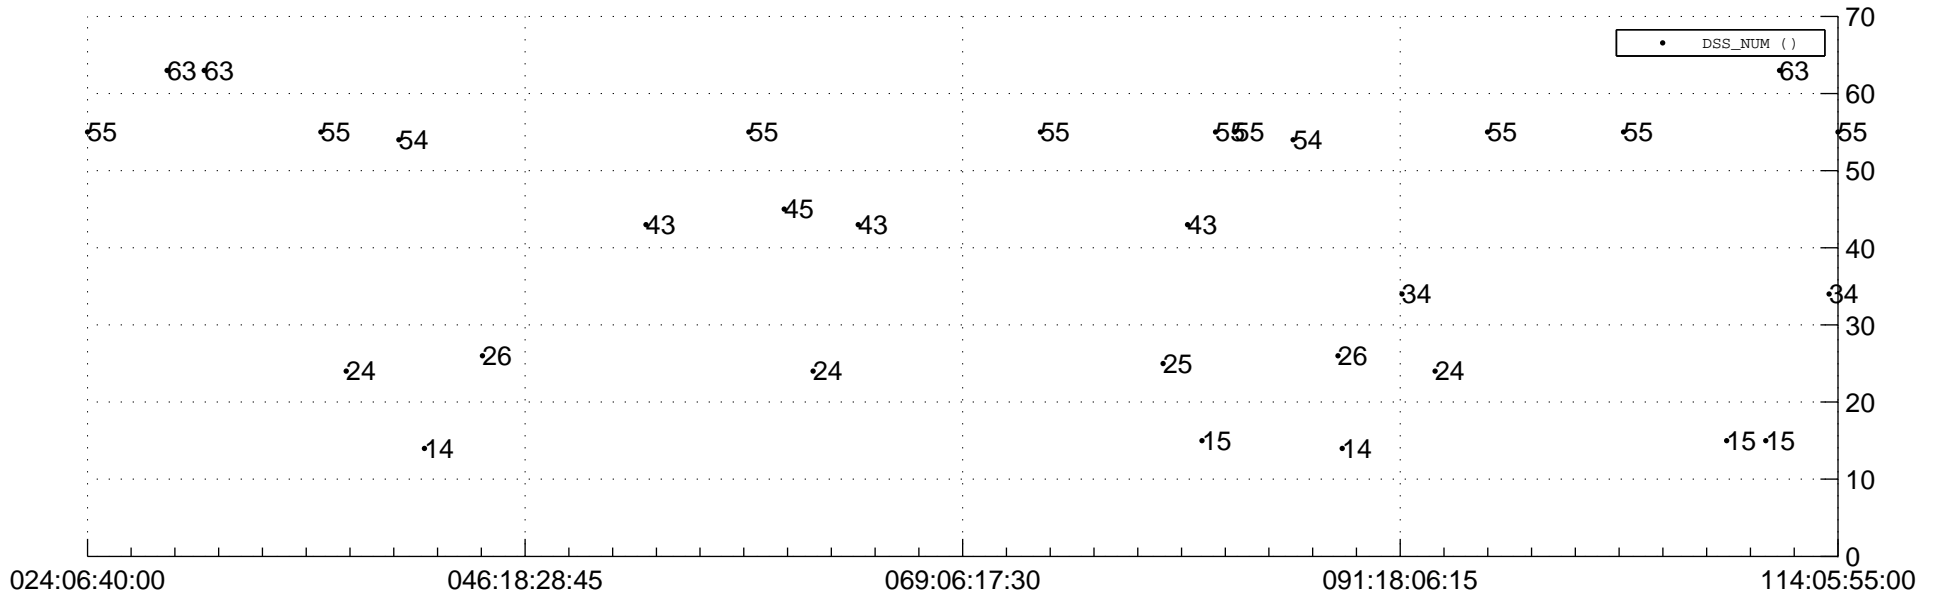

STEREO AHEAD Downlink Performance 2012:114

Number_of_Dropped_Frame

DSS_Station

Spacecraft Time (2012:024:06:40:00.000 -2012:114:05:55:00.000)

/disks/d10/project/stereo/mops/assessment/ahead/automation/output/engdump/yesterdaily/ahead_dp_2012_114.csv