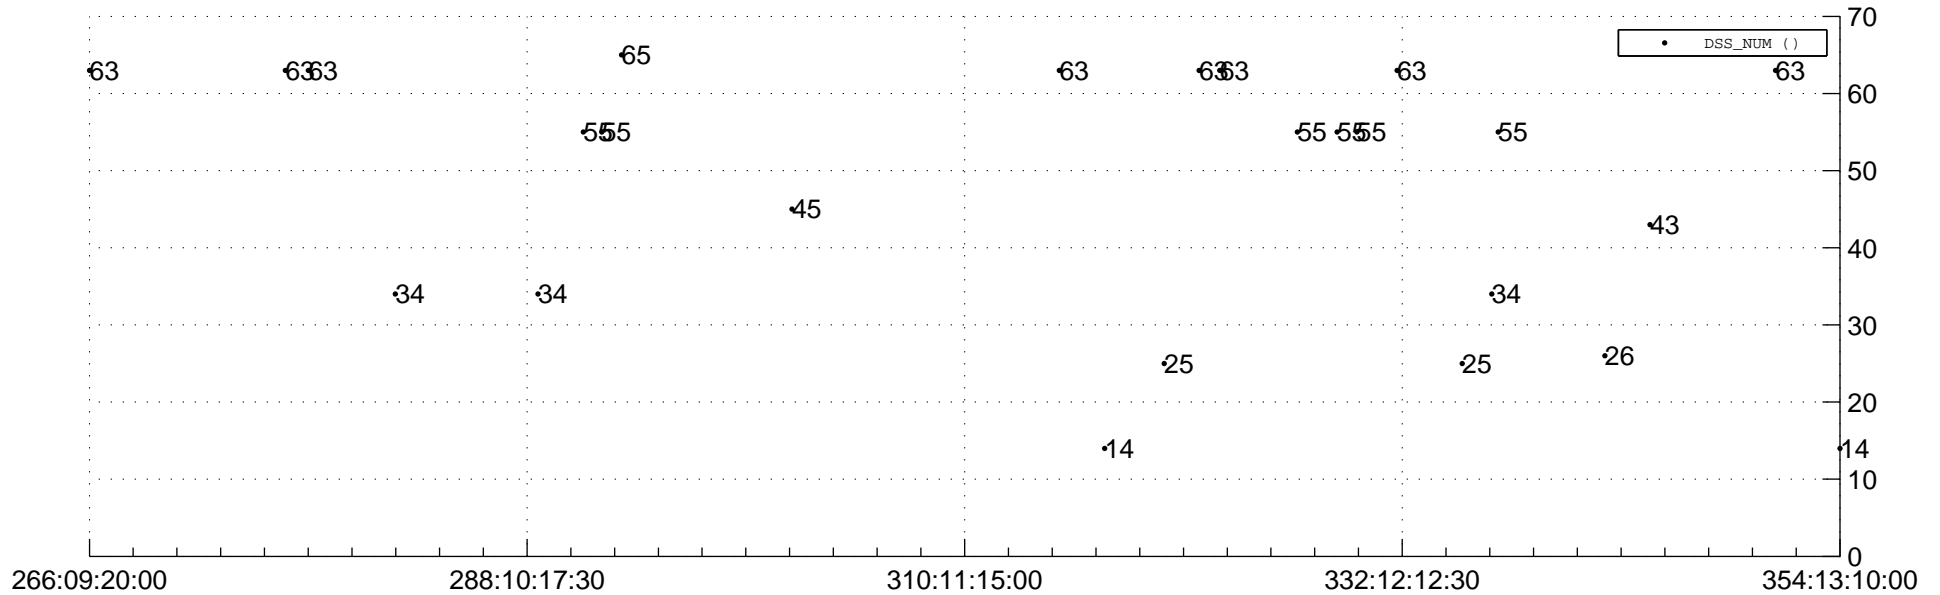

STEREO AHEAD Downlink Performance 2011:355

Number_of_Dropped_Frame

DSS_Station

Spacecraft Time (2011:266:09:20:00.000 -2011:354:13:10:00.000)

/disks/d10/project/stereo/mops/assessment/ahead/automation/output/engdump/yesterday/ahead_dp_2011_355.csv