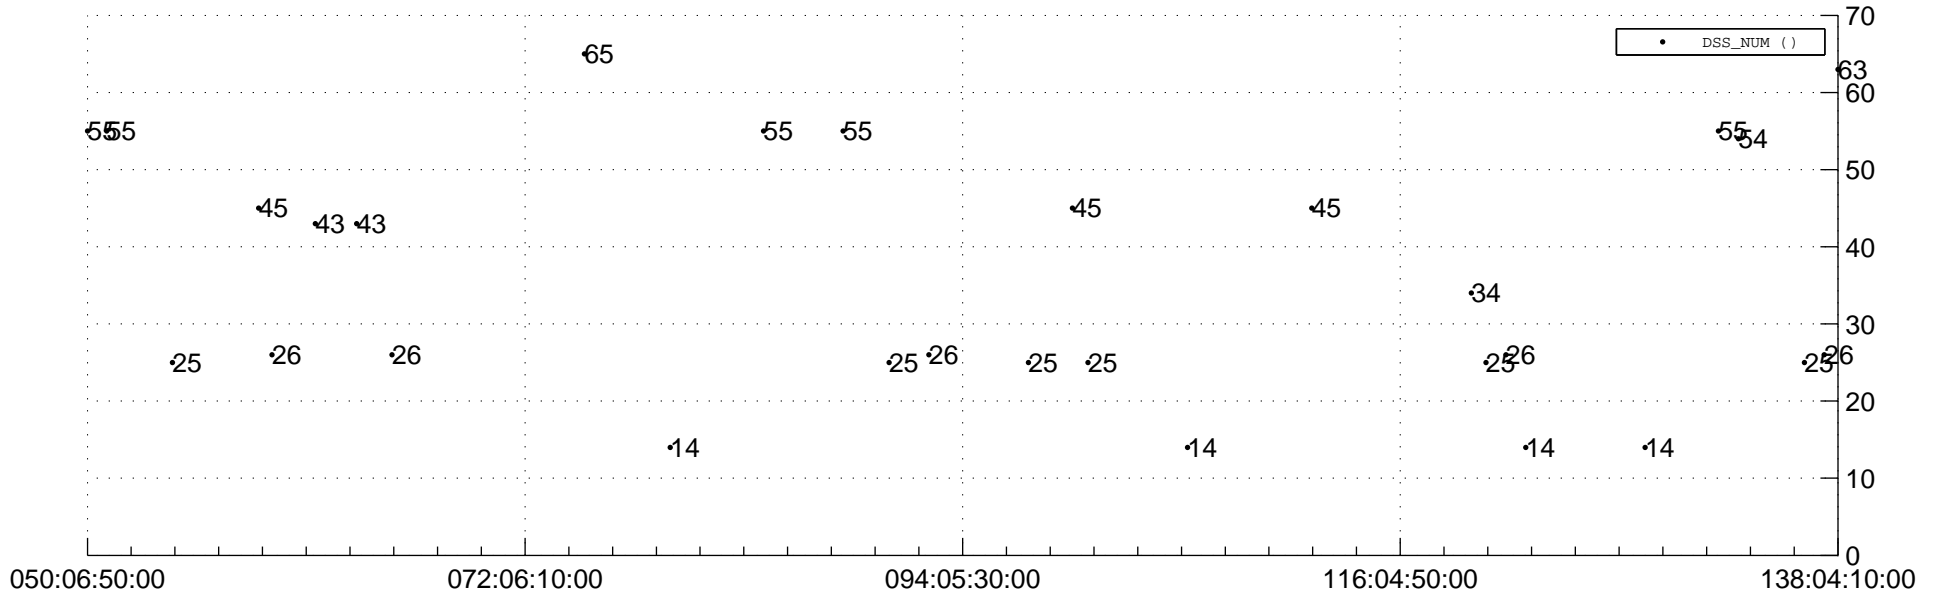

STEREO AHEAD Downlink Performance 2011:140

Number_of_Dropped_Frame

DSS_Station

Spacecraft Time (2011:050:06:50:00.000 –2011:138:04:10:00.000)

/disks/d10/project/stereo/mops/assessment/ahead/automation/output/engdump/yesterdaily/ahead_dp_2011_140.csv