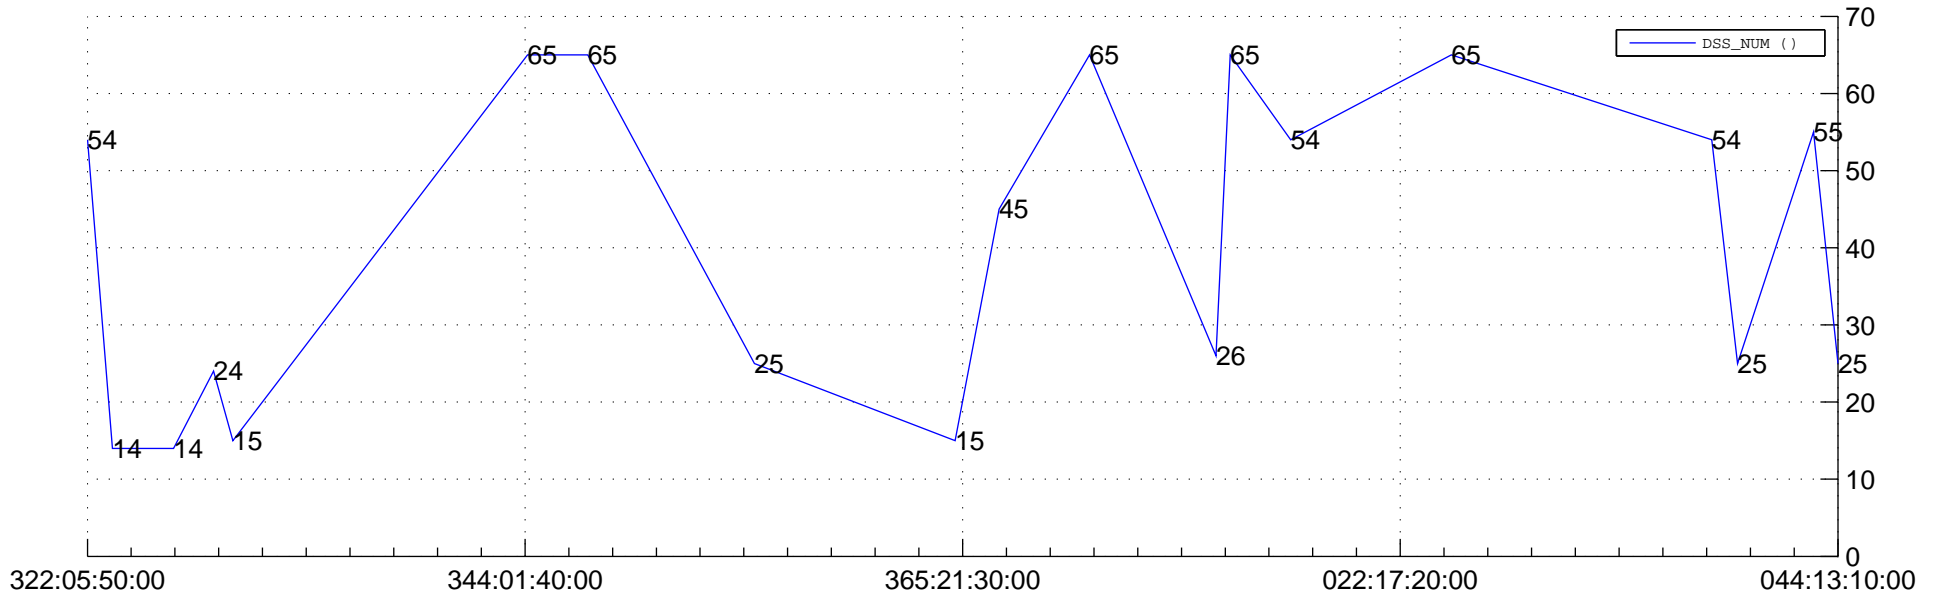

# STEREO AHEAD Downlink Performance 2011:046

## Number\_of\_Dropped\_Frame

## DSS\_Station

Spacecraft Time (2010:322:05:50:00.000 -2011:044:13:10:00.000)

/disks/d10/project/stereo/mops/assessment/ahead/automation/output/engdump/yesterdaily/ahead\_dp\_2011\_046.csv

Date Created:02/15/2011 10:39:45 PM