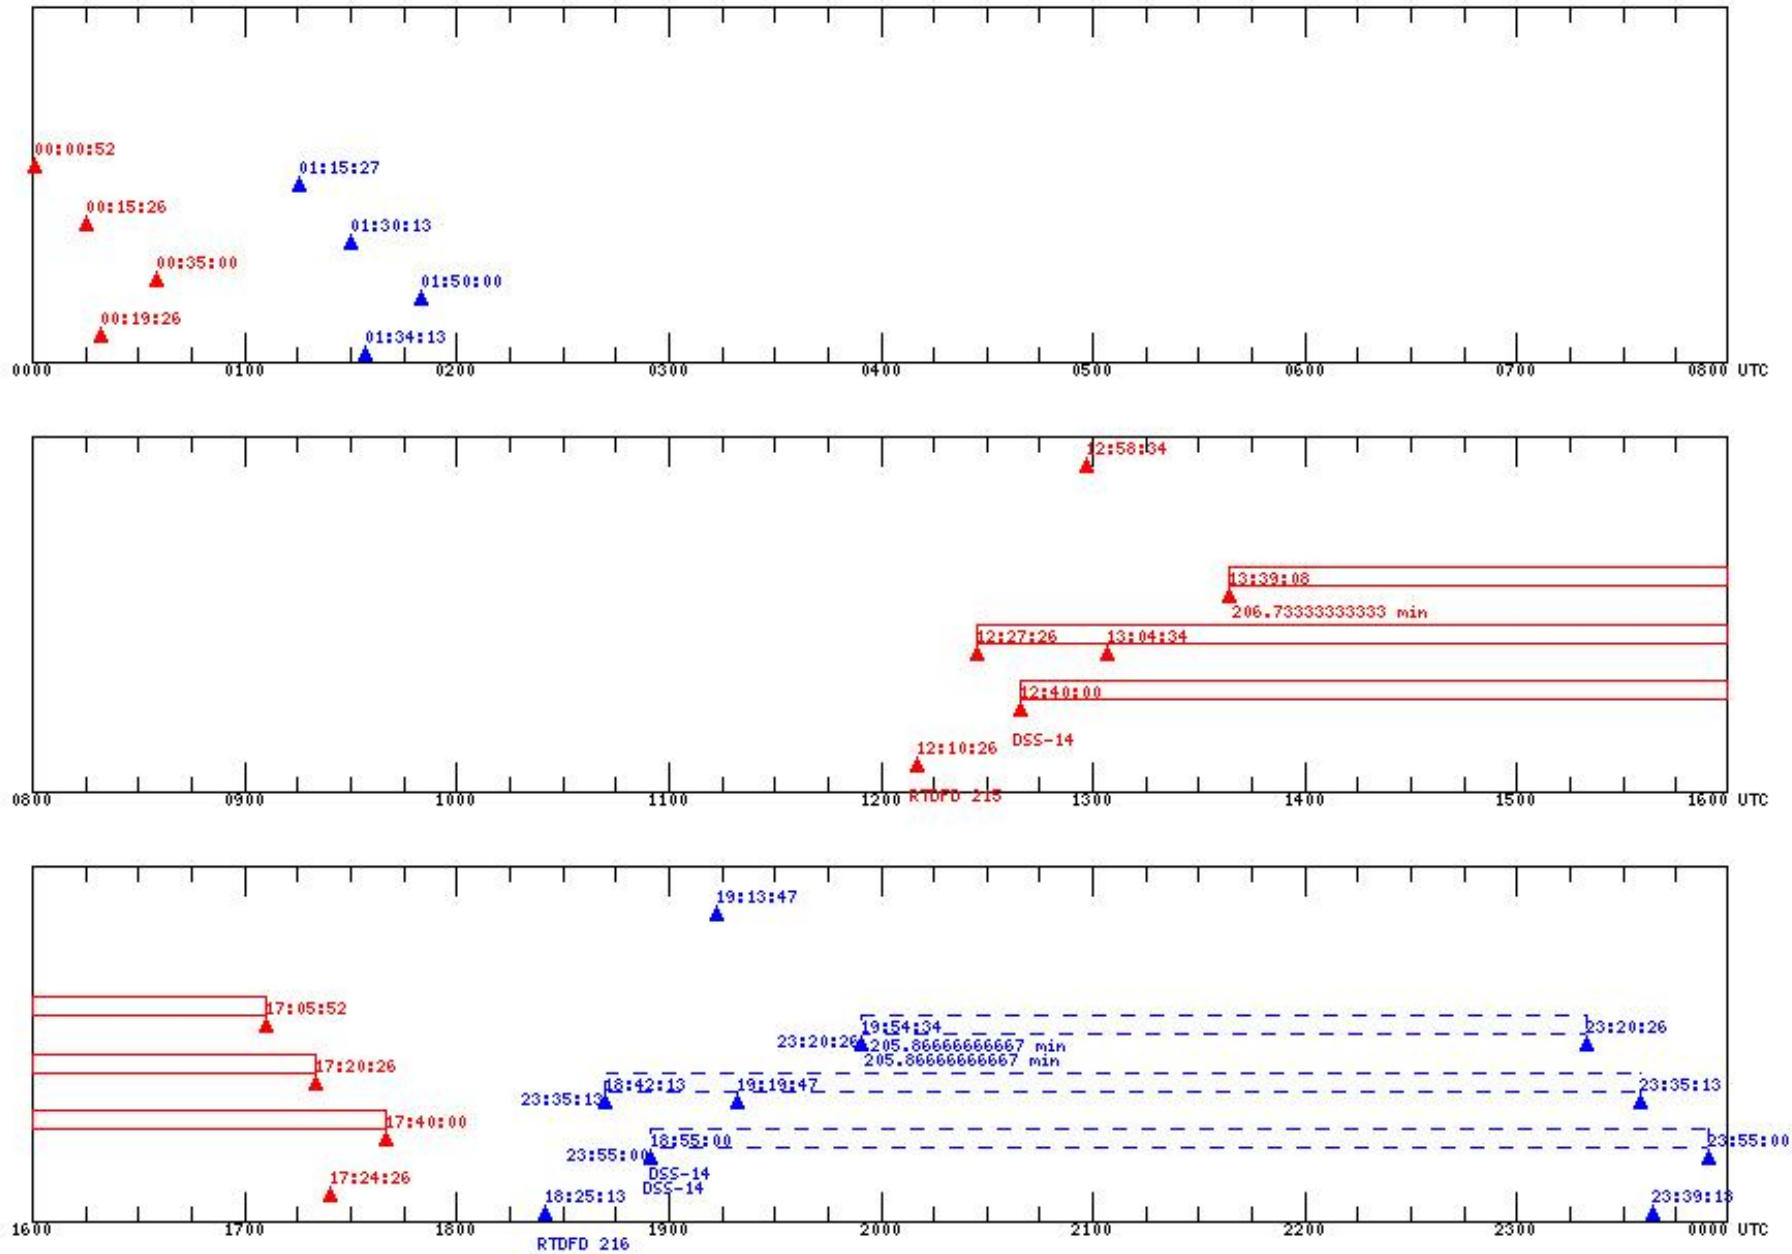

STEREO Daily Timeline - 2012:275 (Monday October 1) RTLT (hh:mm:ss); AHEAD = 00:29:08 BEHIND = 00:29:34

Legend:
 Solid Red = AHEAD S/C
 Dashed Blue = BEHIND S/C