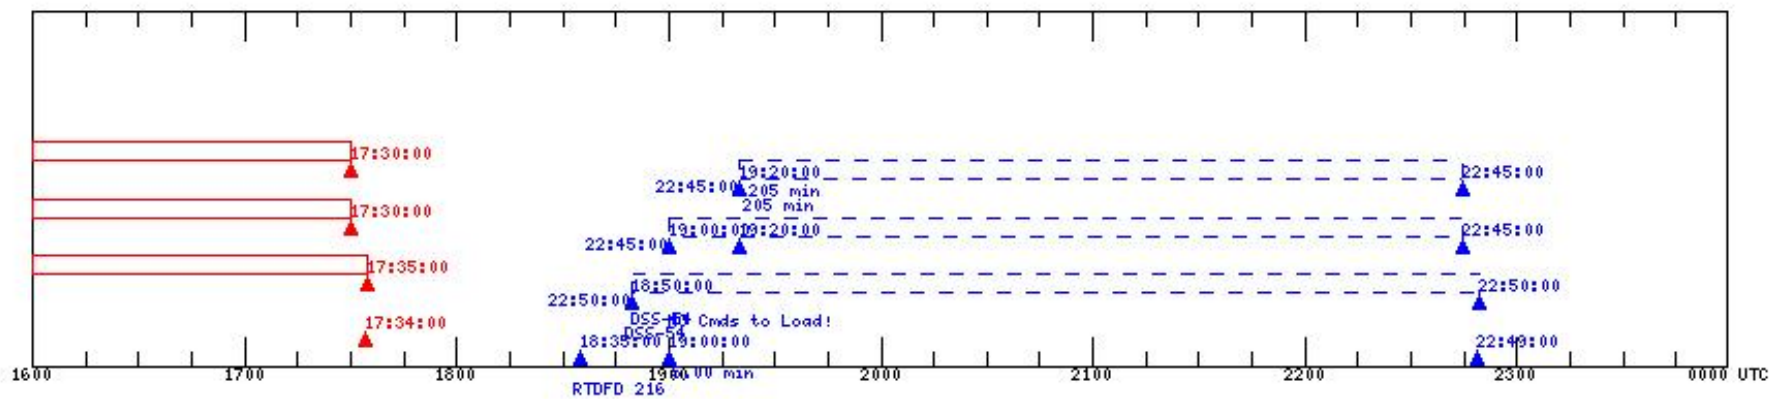

STEREO Daily Timeline - 2007:069 (Saturday March 10) RTLT (hh:mm:ss): AHEAD = 00:00:36 BEHIND = 00:00:17

Legend:
Solid Red = AHEAD S/C
Dashed Blue = BEHIND S/C