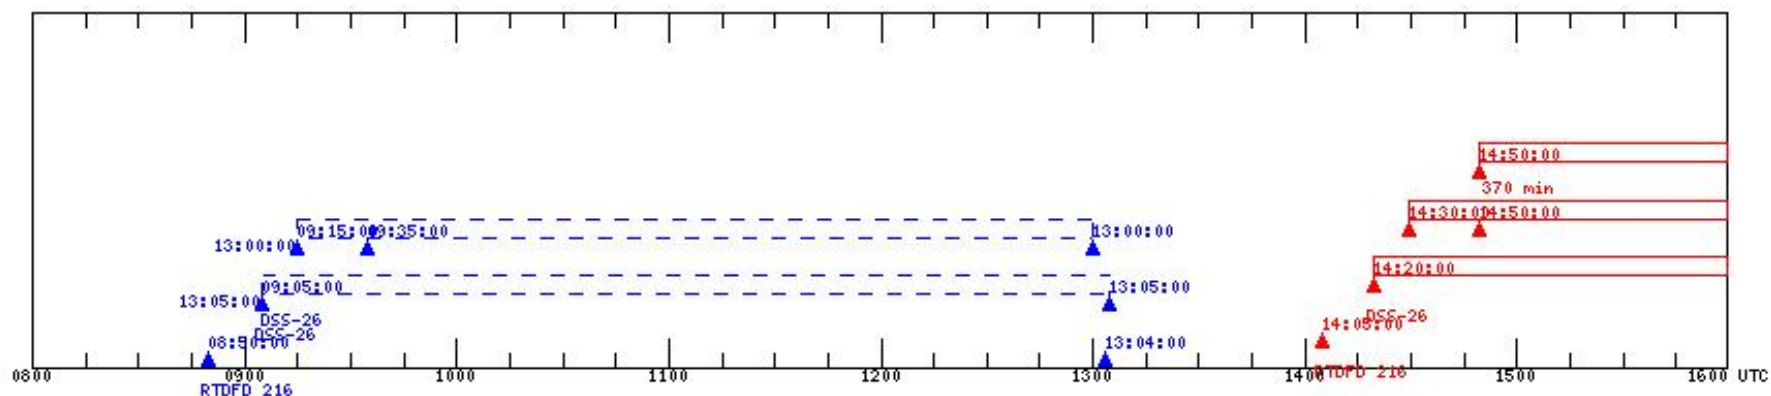

STEREO Daily Timeline - 2007:048 (Saturday February 17) RTLT (hh:mm:ss): AHEAD = 00:00:24 BEHIND = 00:00:10

Legend:  
 Solid Red = AHEAD S/C  
 Dashed Blue = BEHIND S/C