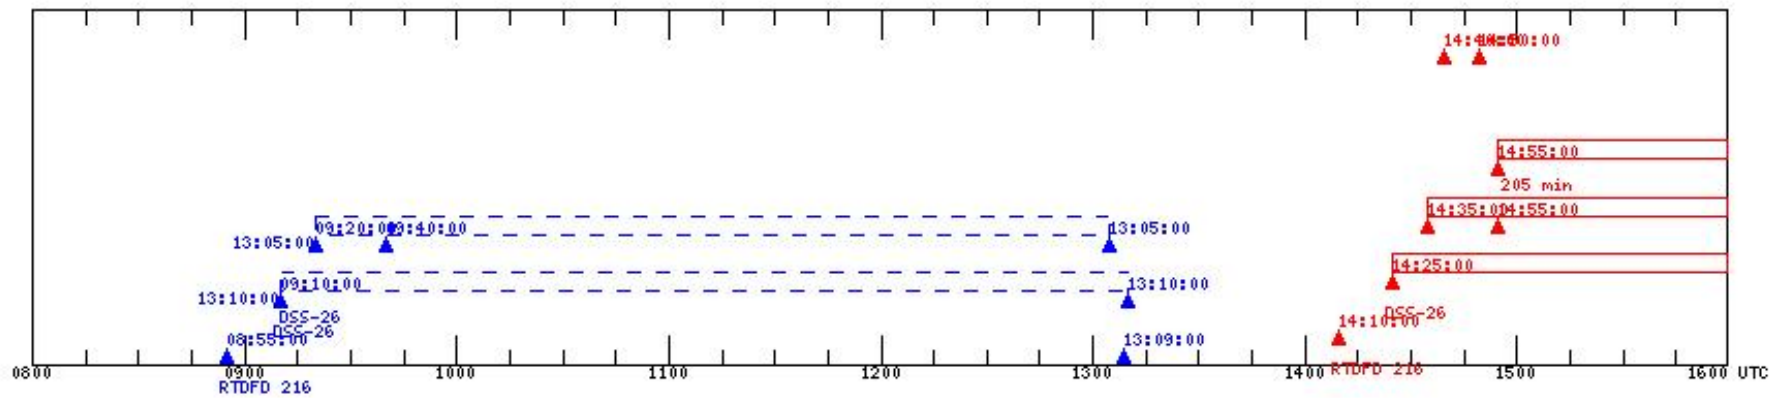

STEREO Daily Timeline - 2007:047 (Friday February 16) RTLT (hh:mm:ss): AHEAD = 00:00:23 BEHIND = 00:00:10

Legend:
 Solid Red = AHEAD S/C
 Dashed Blue = BEHIND S/C