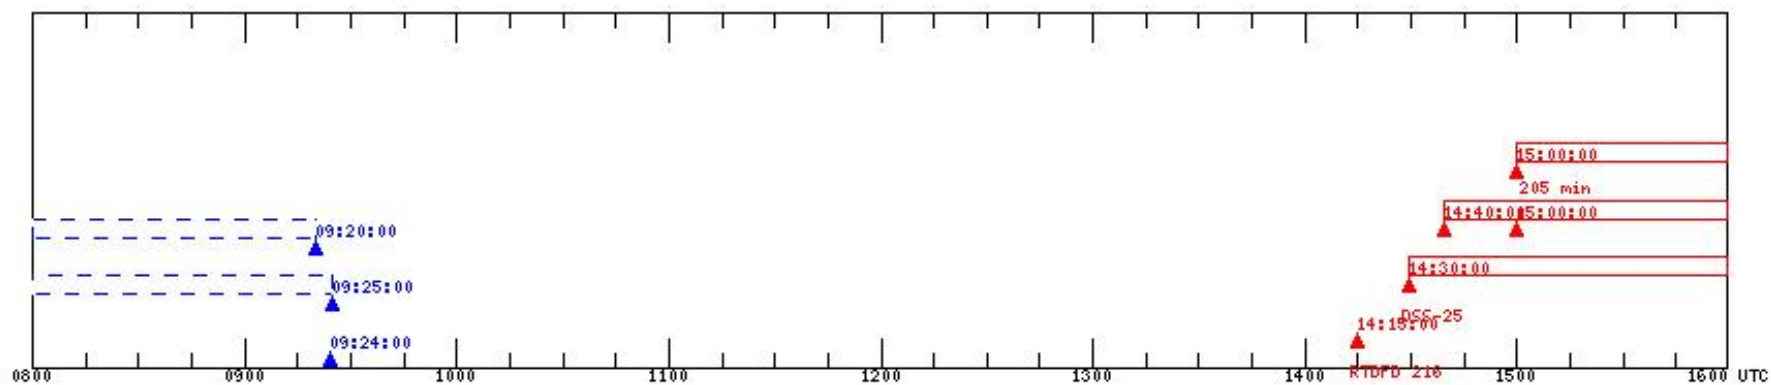

STEREO Daily Timeline - 2007:046 (Thursday February 15) RTLT (hh:mm:ss): AHEAD = 00:00:23 BEHIND = 00:00:10

Legend:
 Solid Red = AHEAD S/C
 Dashed Blue = BEHIND S/C