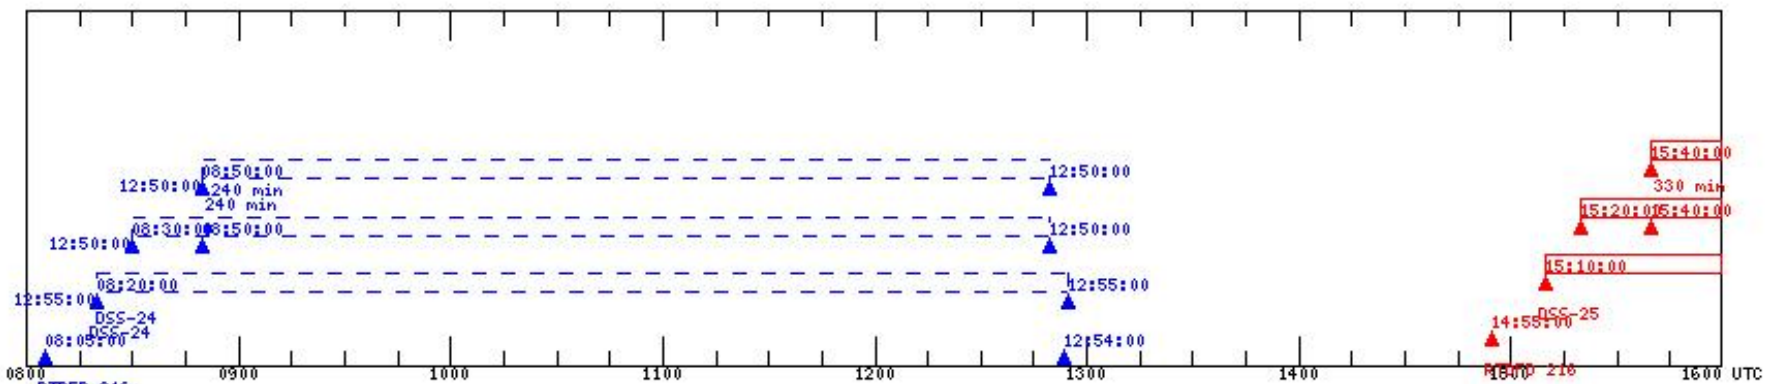

STEREO Daily Timeline - 2007:028 (Sunday January 28) RTLT (hh:mm:ss): AHEAD = 00:00:16 BEHIND = 00:00:04

Legend:
 Solid Red = AHEAD S/C
 Dashed Blue = BEHIND S/C