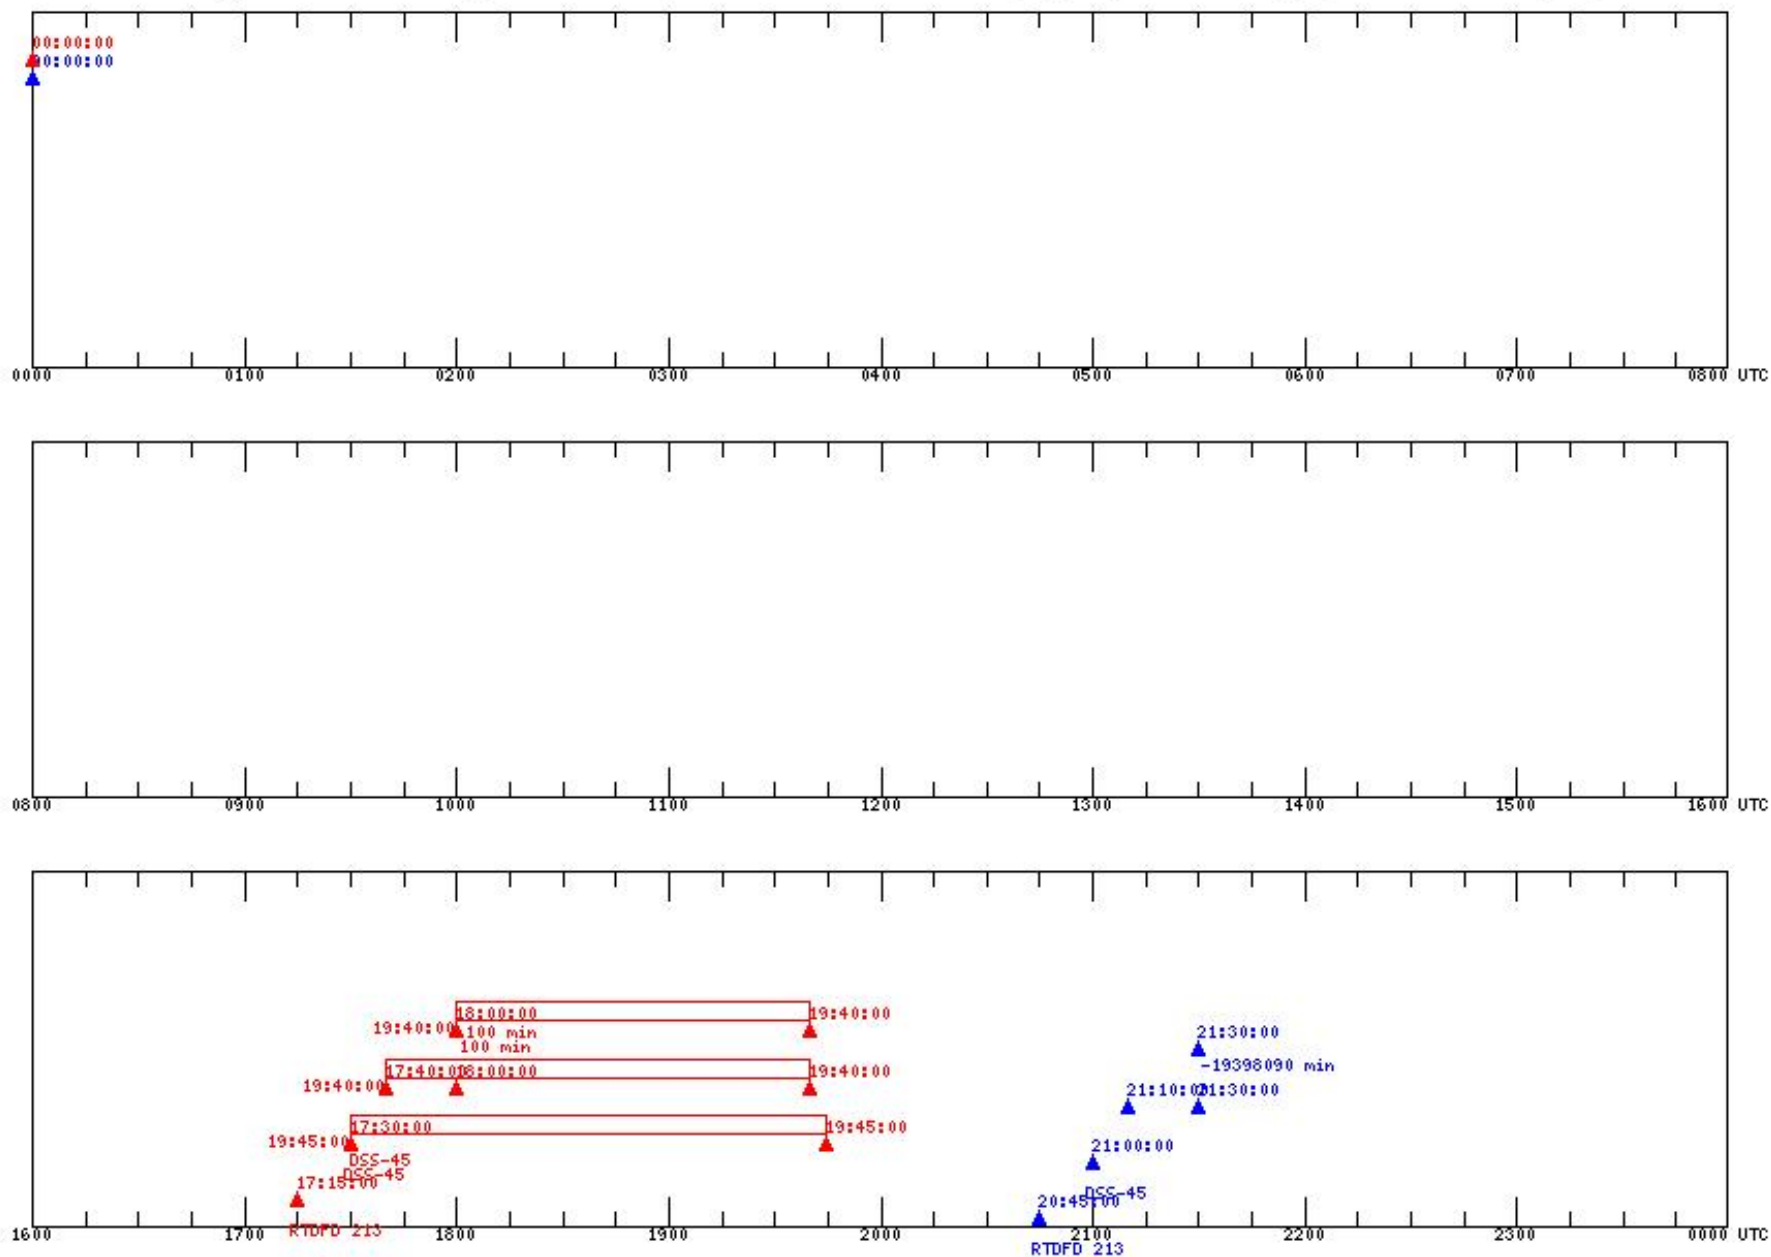

STEREO Daily Timeline - 2006:322 (Saturday November 18) RTLT (hh:mm:ss): AHEAD = 00:00:02 BEHIND = 00:00:02

Legend:  
 Solid Red = AHEAD S/C  
 Dashed Blue = BEHIND S/C