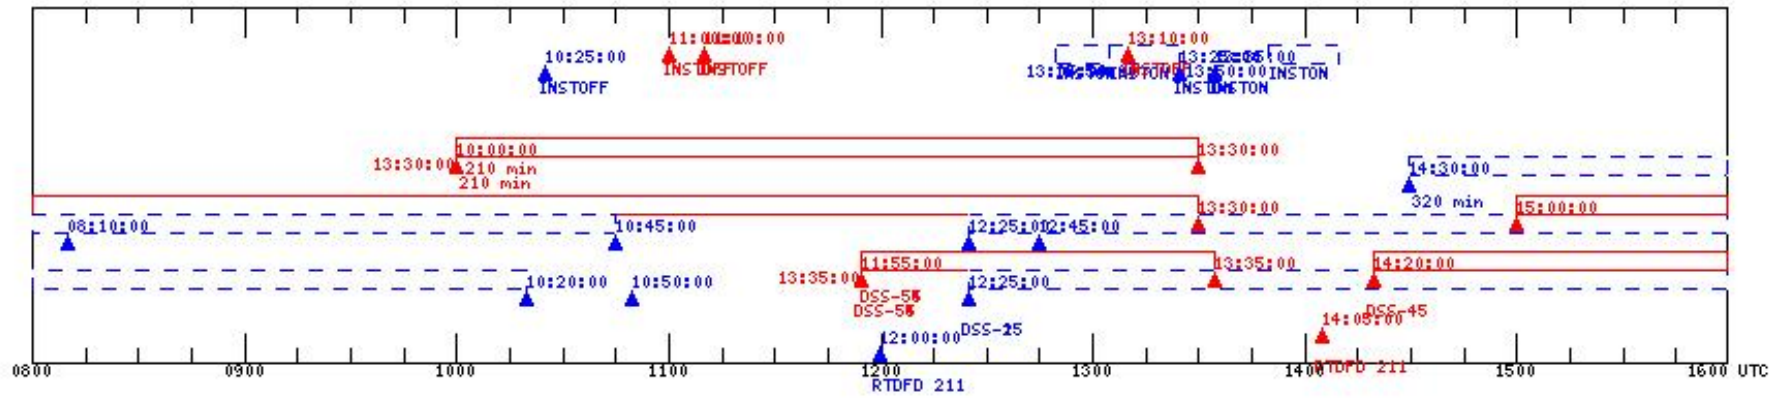

STEREO Daily Timeline - 2006:321 (Friday November 17) RTLT (hh:mm:ss): AHEAD = 00:00:00 BEHIND = 00:00:01

Legend:
 Solid Red = AHEAD S/C
 Dashed Blue = BEHIND S/C