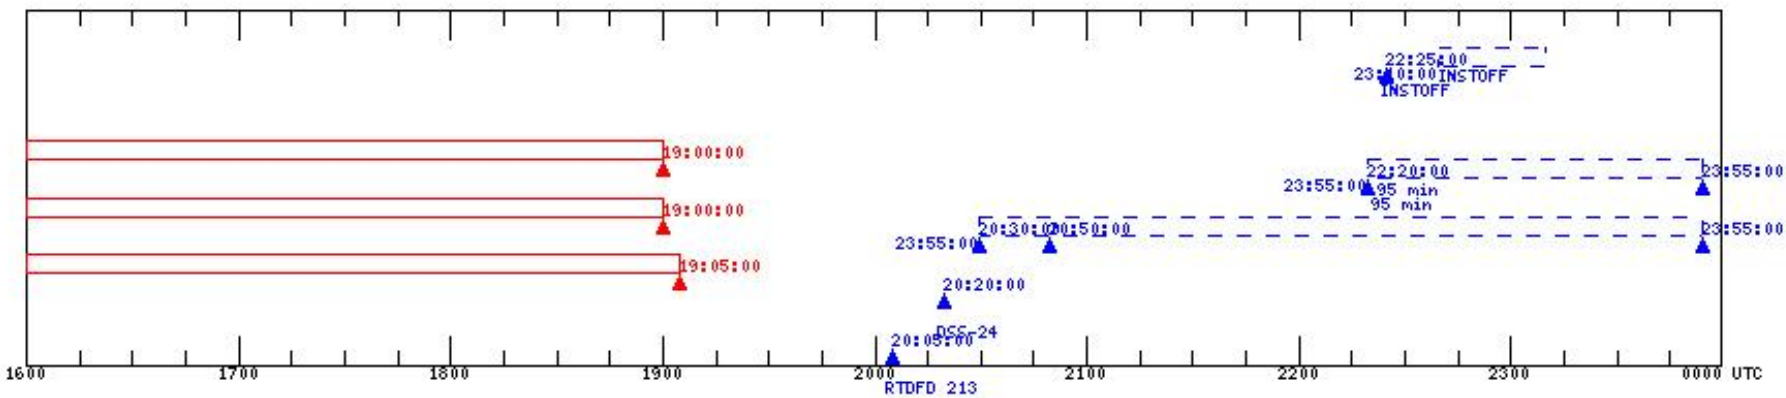

STEREO Daily Timeline - 2006:320 (Thursday November 16) RTLT (hh:mm:ss): AHEAD = 00:00:01 BEHIND = 00:00:01

Legend:
 Solid Red = AHEAD S/C
 Dashed Blue = BEHIND S/C