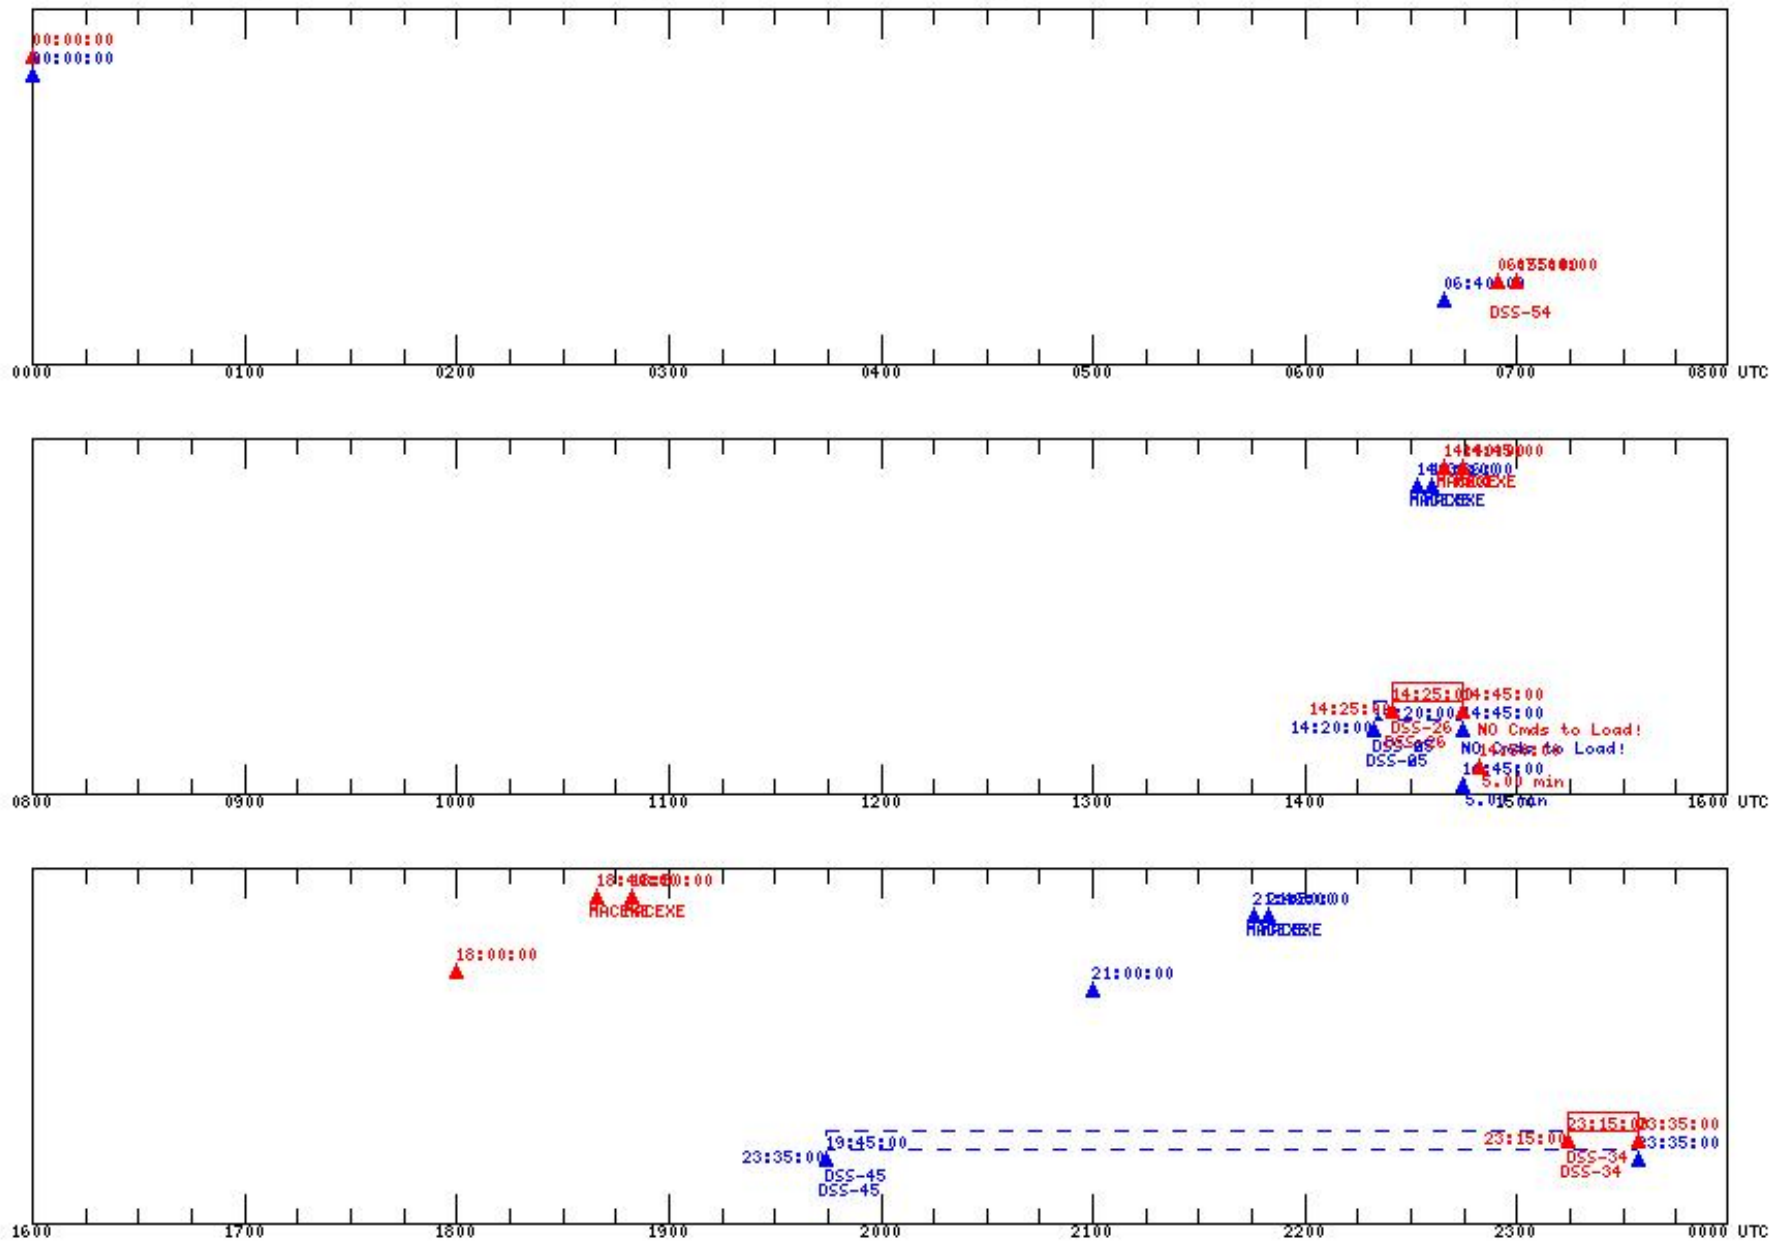

STEREO Daily Timeline - 2006:303 (Monday October 30) RTLTL (hh:mm:ss): AHEAD = 00:00:03 BEHIND = 00:00:03

Legend:  
 Solid Red = AHEAD S/C  
 Dashed Blue = BEHIND S/C