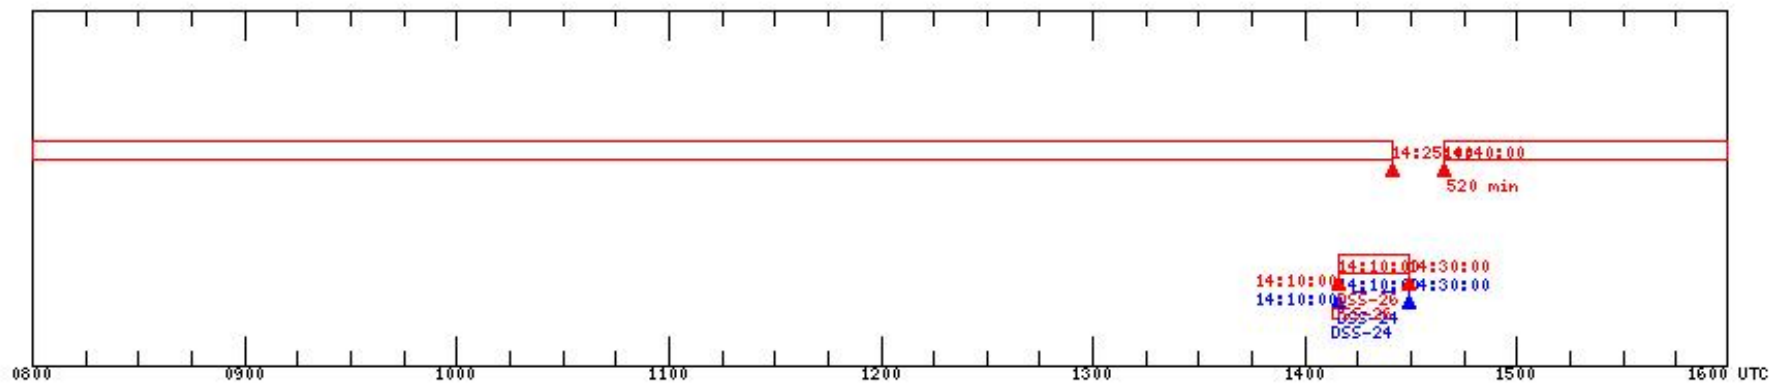

STEREO Daily Timeline - 2006:302 (Sunday October 29) RTLT (hh:mm:ss): AHEAD = 00:00:02 BEHIND = 00:00:02

Legend:
Solid Red = AHEAD S/C
Dashed Blue = BEHIND S/C