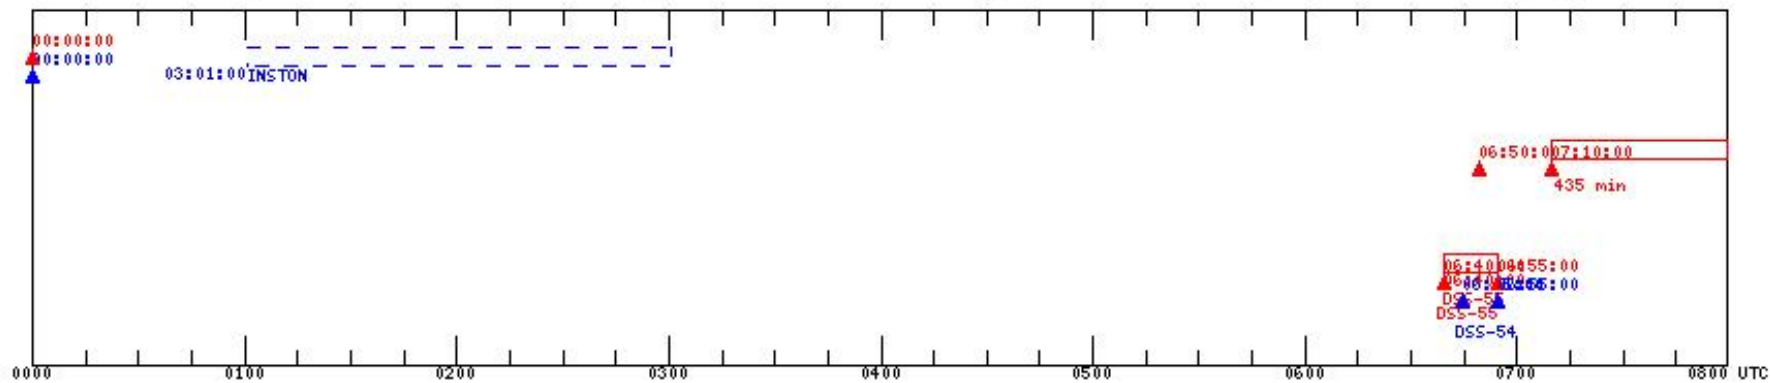

STEREO Daily Timeline - 2006:302 (Sunday October 29) RTLT (hh:mm:ss): AHEAD = 00:00:02 BEHIND = 00:00:02

Legend:
Solid Red = AHEAD S/C
Dashed Blue = BEHIND S/C