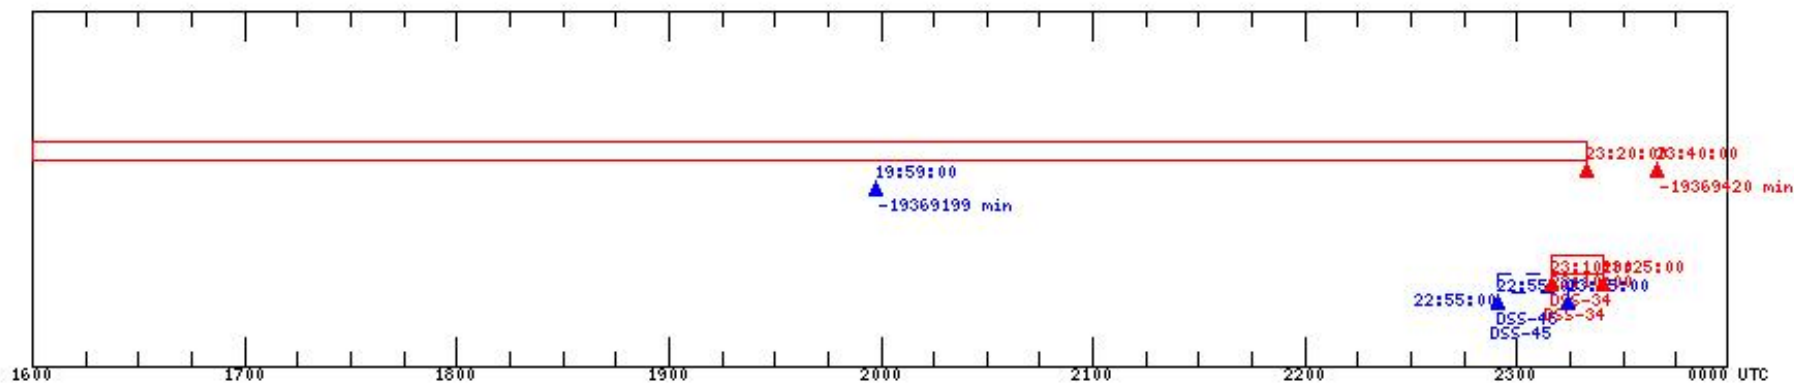

STEREO Daily Timeline - 2006:302 (Sunday October 29) RTLT (hh:mm:ss): AHEAD = 00:00:02 BEHIND = 00:00:02

Legend:
Solid Red = AHEAD S/C
Dashed Blue = BEHIND S/C