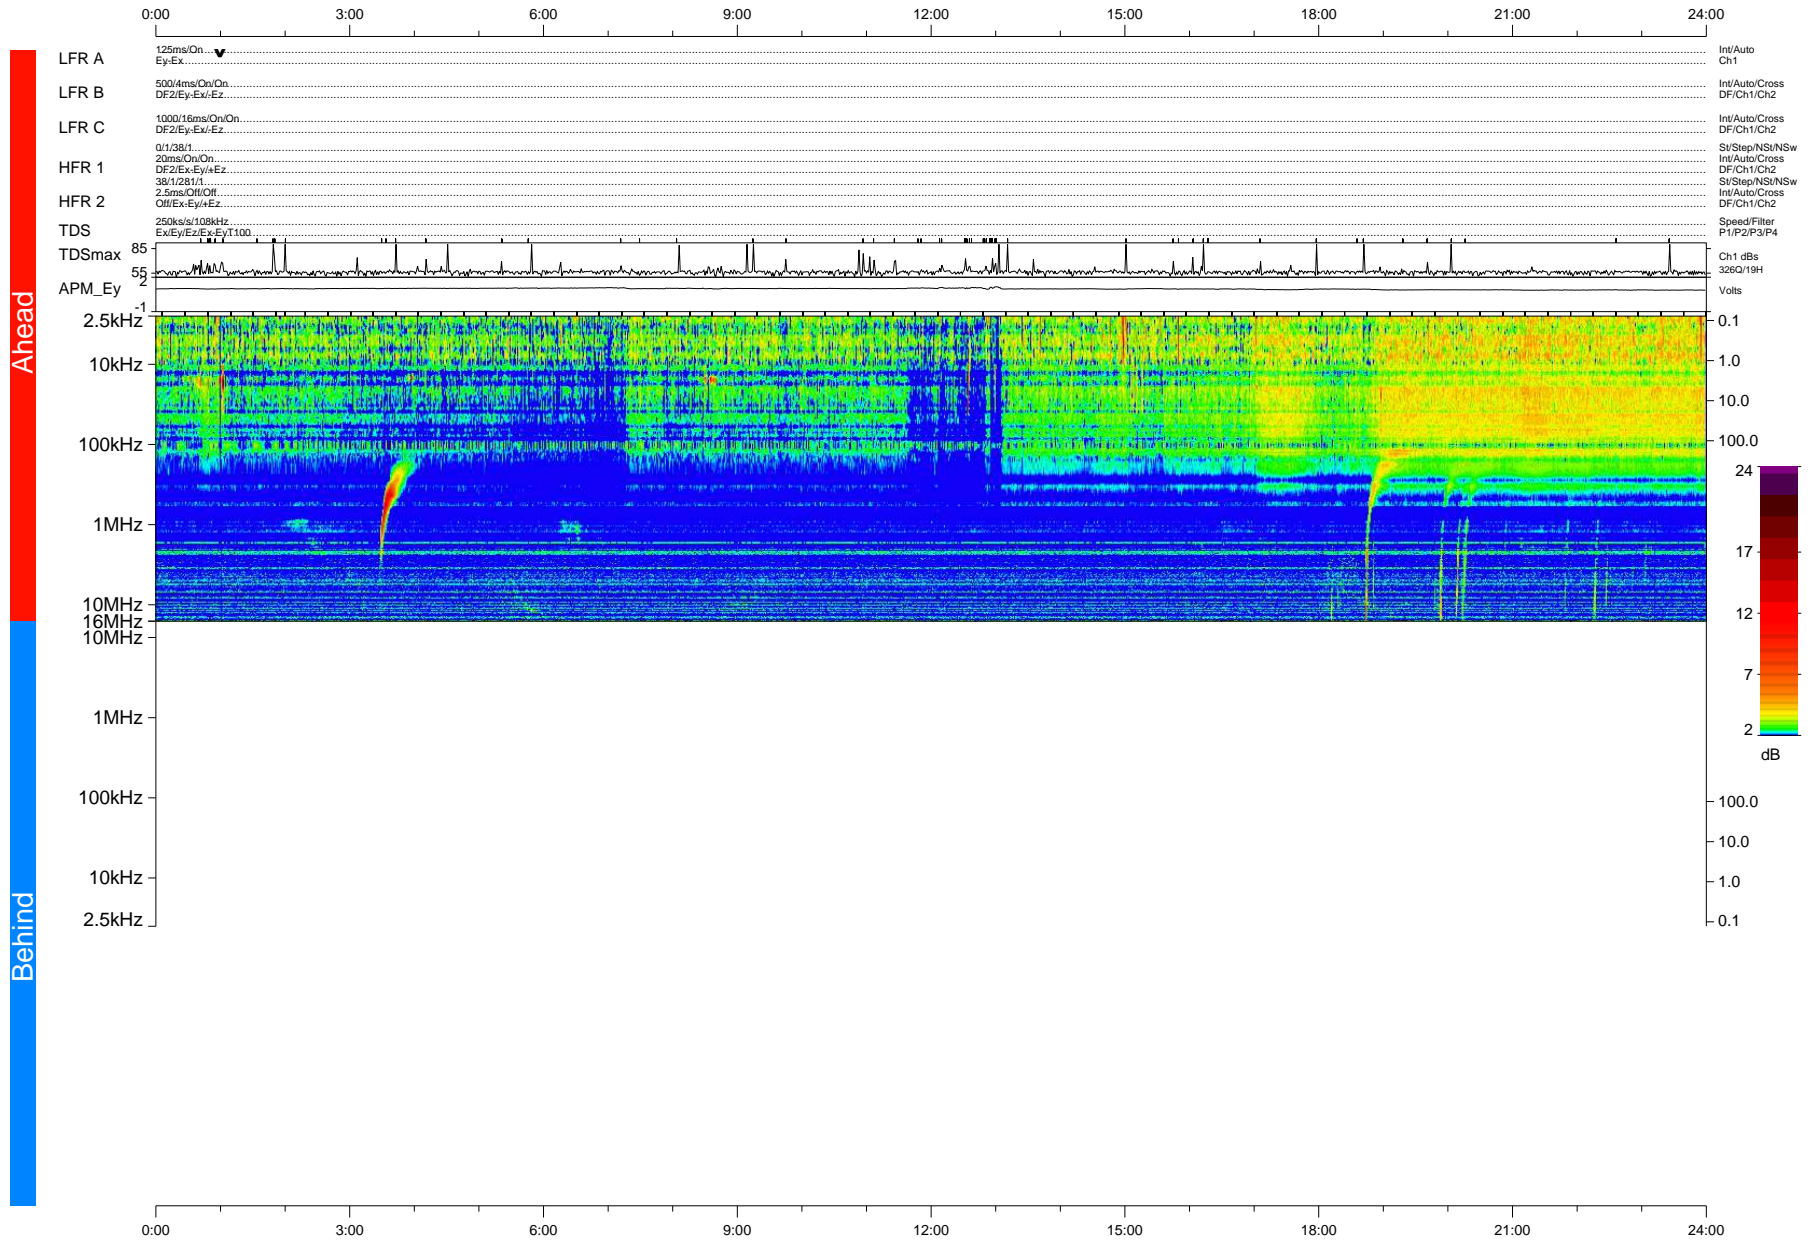

STEREO/WAVES Daily Summary - 15-Dec-2016 (DOY 350)

Ahead source file = swaves_ahead_2016_350_1_06.fin (Recovery: 100.0% HK, 104% Pkts)

DPU up 526.9d, V412d26

Behind source file = swaves_ahead_2016_350_1_06.fin

DPU up 0.0d, V40
2017-09-26 19:48:04, TMlib V943 dynspec V210