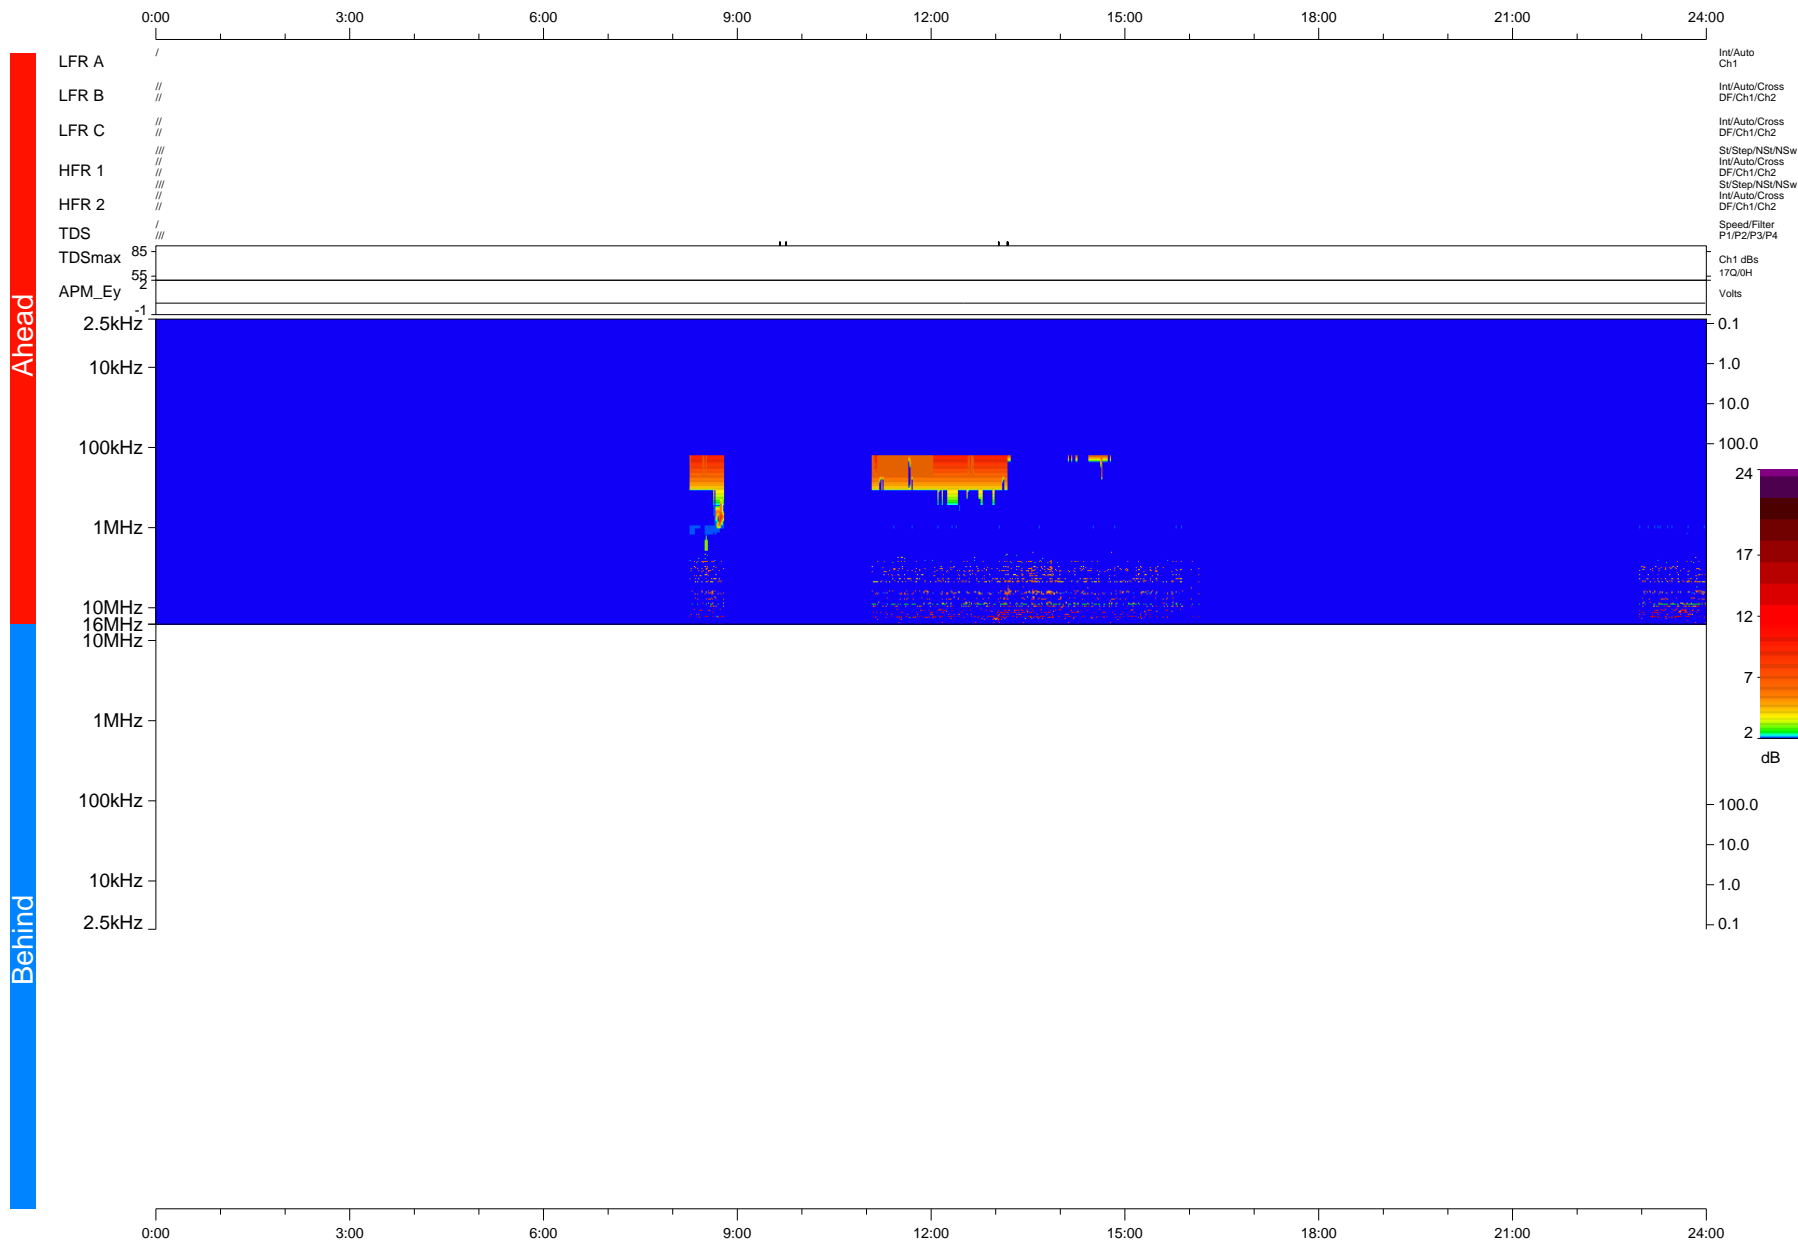

STEREO/WAVES Daily Summary - 16-Dec-2015 (DOY 350)

Ahead source file = swaves_ahead_2015_350_1_05.fin + beacon data

DPU up 0.0d, V d0

Behind source file = swaves_ahead_2015_350_1_05.fin

DPU up 0.0d, Vd0
2016-01-15 02:30:21, TMlib V943 dynspec V210