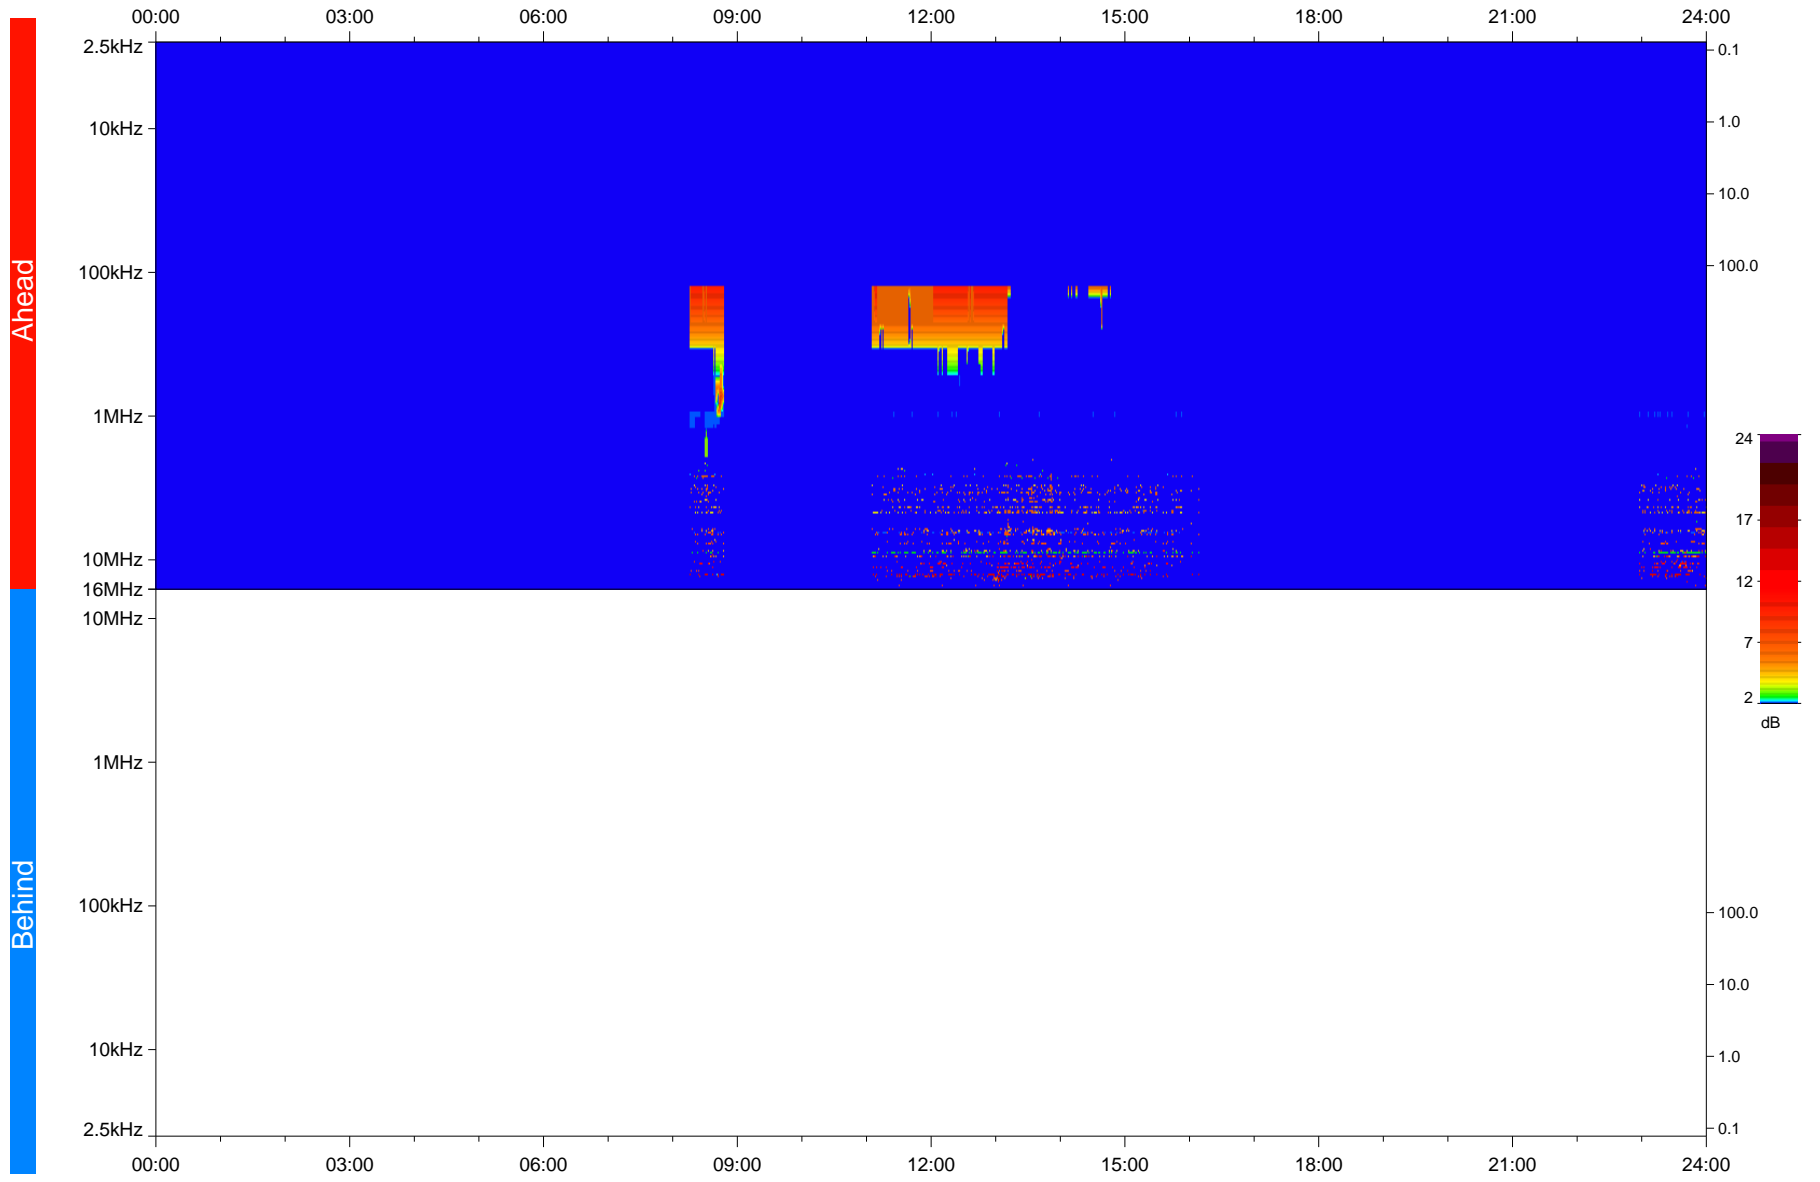

STEREO/WAVES Daily Summary - 16-Dec-2015 (DOY 350)

Ahead source file = swaves_ahead_2015_350_1_05.fin + beacon data

Behind source file = swaves_ahead_2015_350_1_05.fin

Time (UTC)

2016-01-15 02:30:20, TMIlib V943 dynspec V210