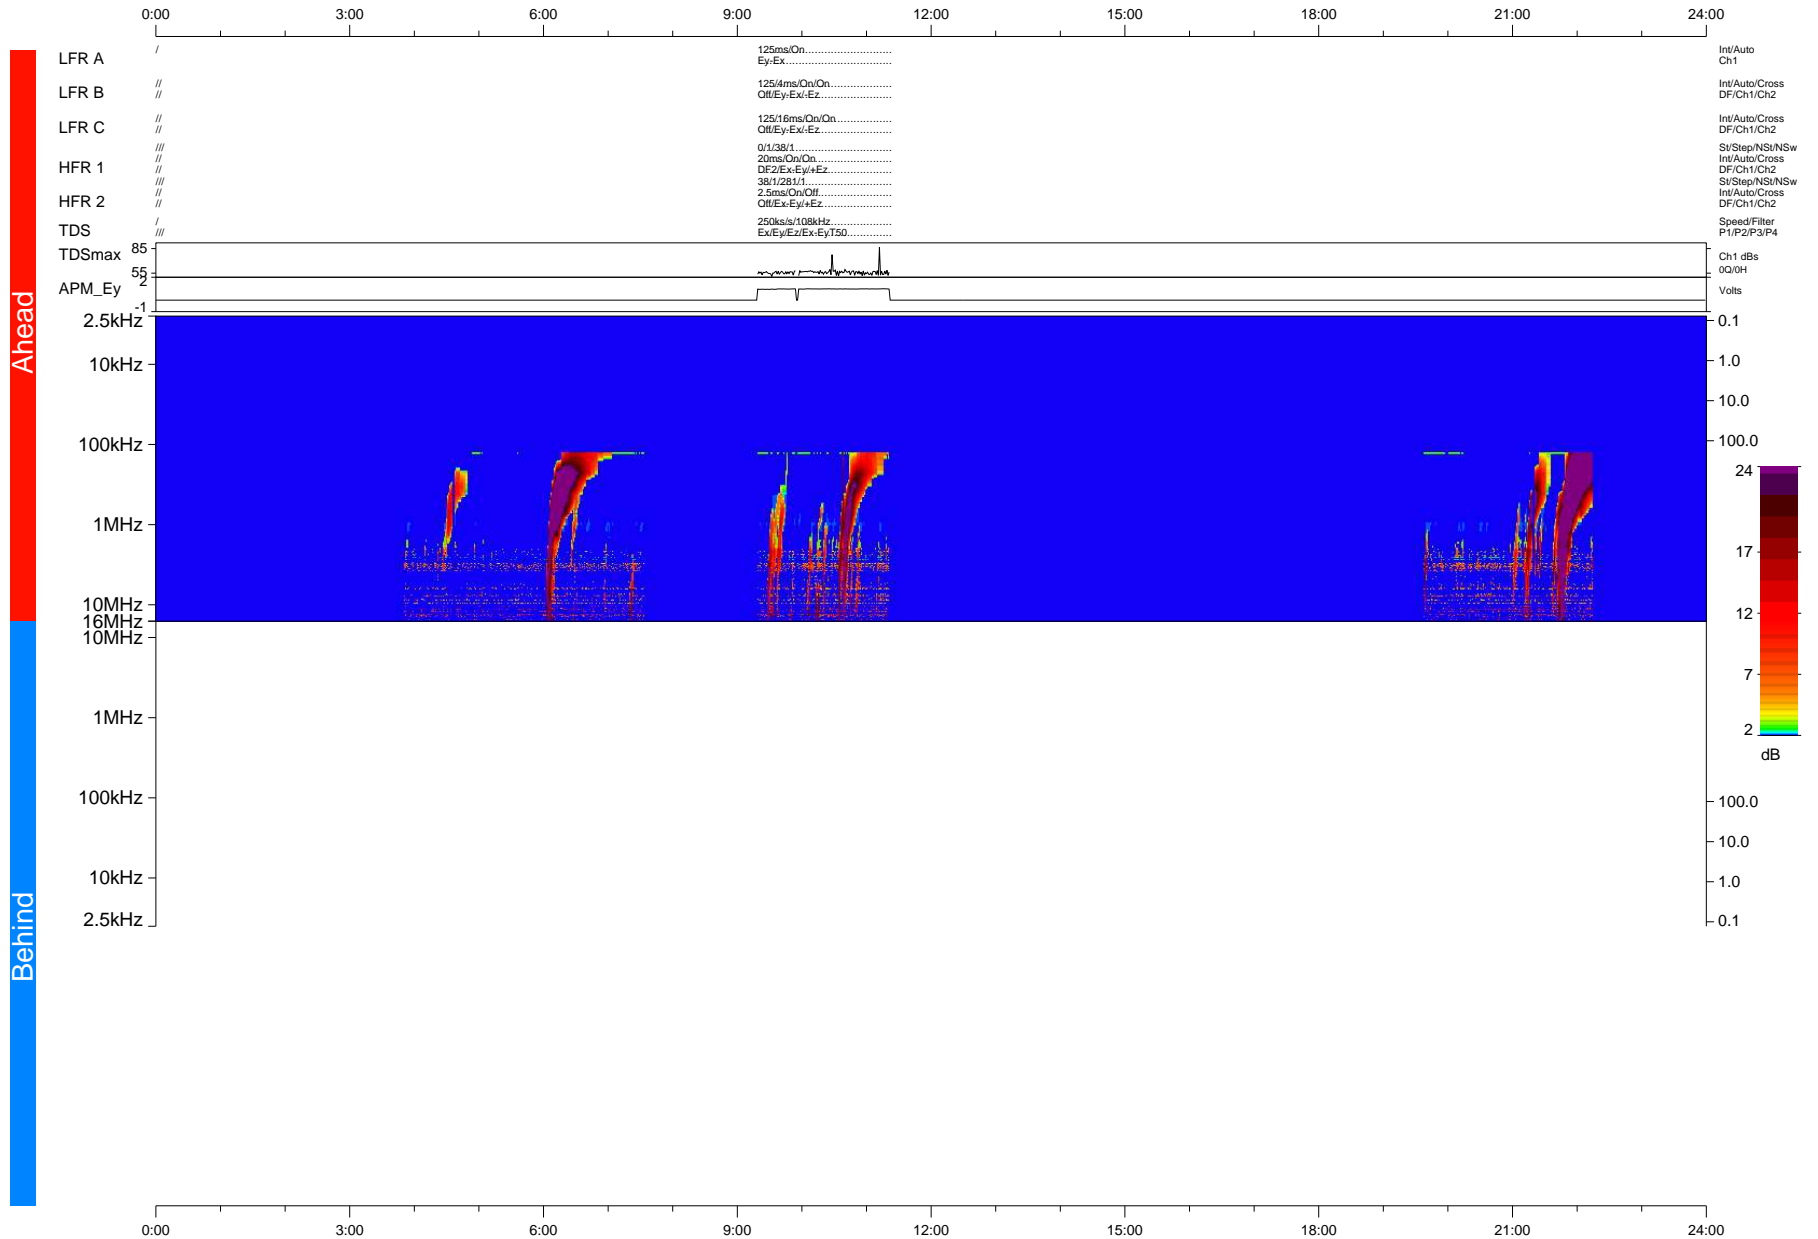

STEREO/WAVES Daily Summary - 27-Oct-2015 (DOY 300)

Ahead source file = swaves_ahead_2015_300_1_06.fin + beacon data (Recovery: 8.4% HK, 1% Pkts)

DPU up 111.3d, V412d16

Behind source file = swaves_ahead_2015_300_1_06.fin

DPU up 0.0d, Vd0
2015-11-26 12:31:56, TMlib V943 dynspec V210