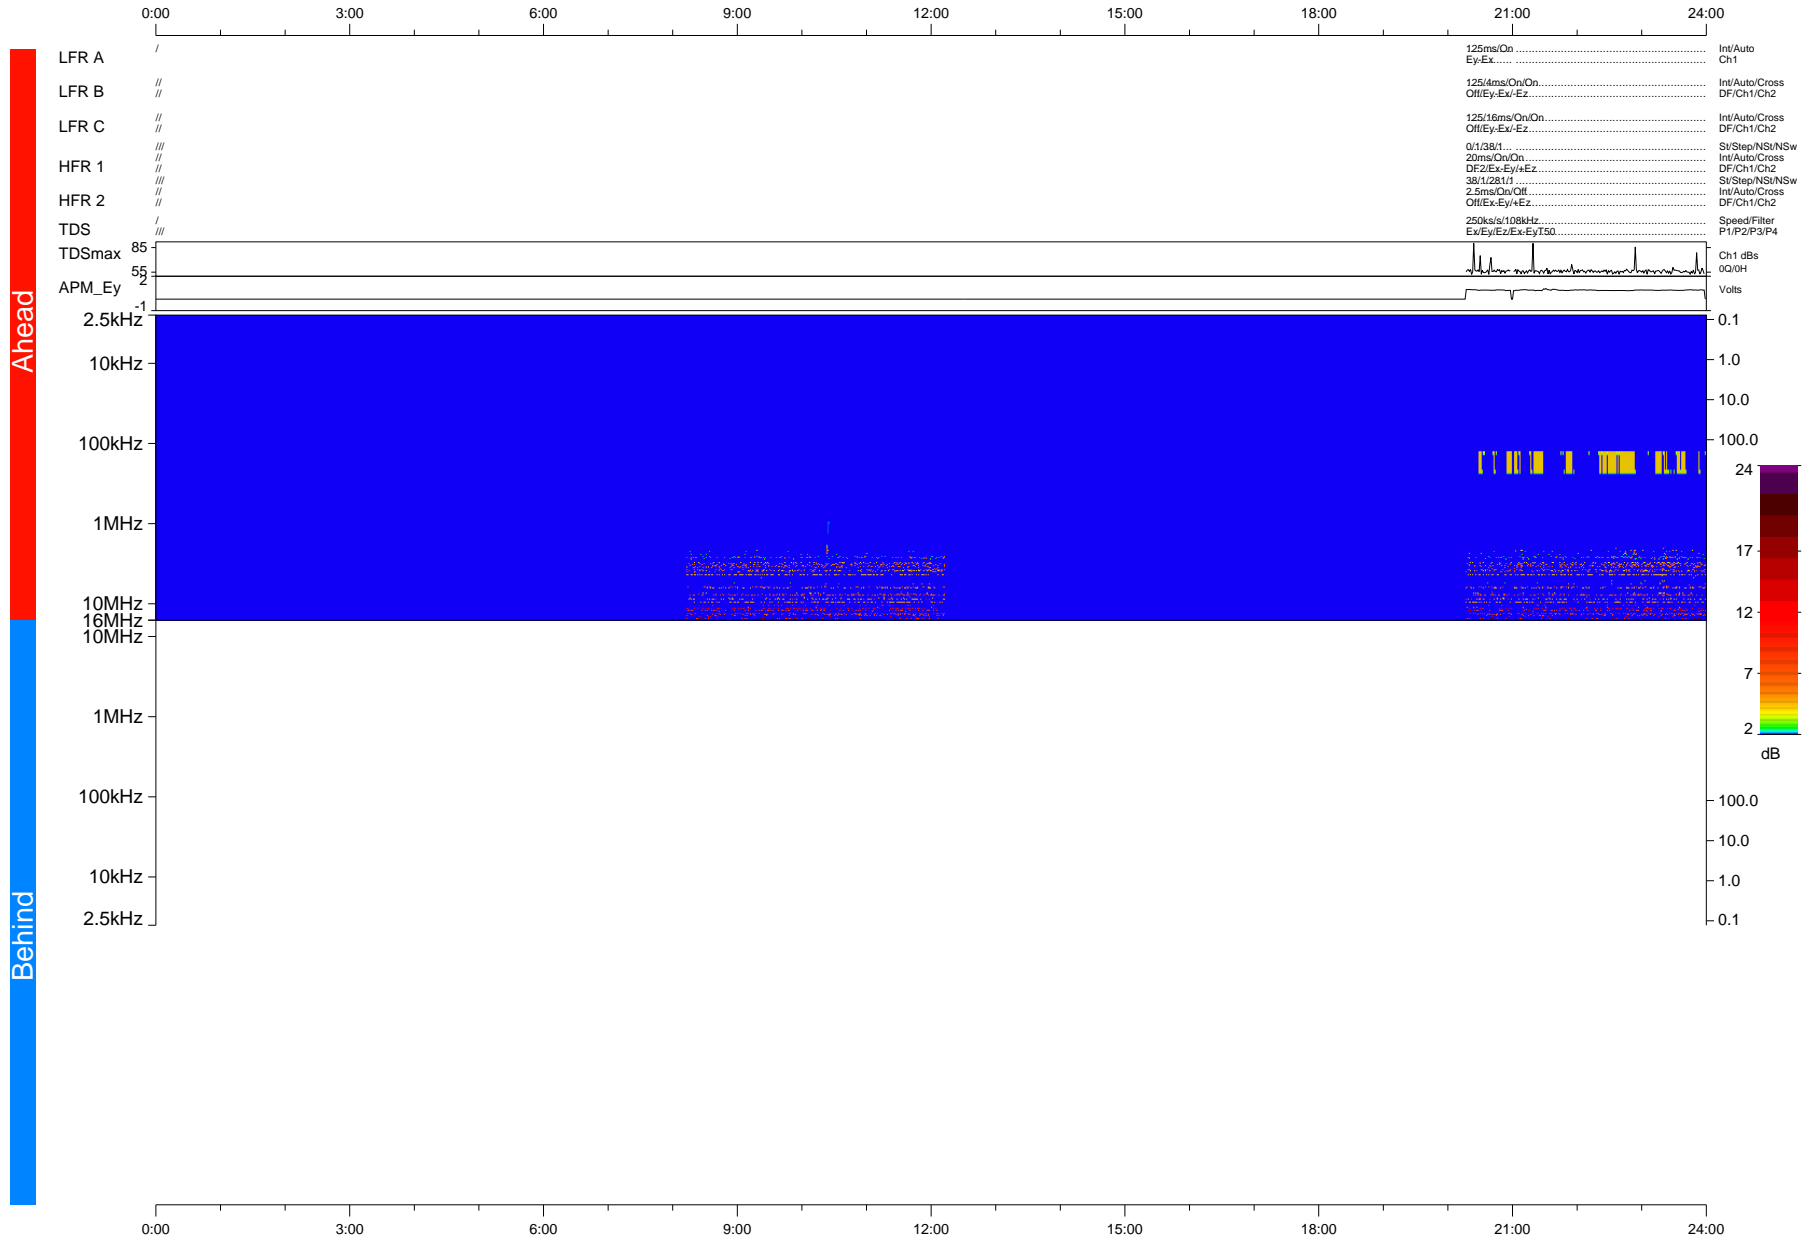

STEREO/WAVES Daily Summary - 17-Oct-2015 (DOY 290)

Ahead source file = swaves_ahead_2015_290_1_08.fin + beacon data (Recovery: 15.3% HK, 1% Pkts)

DPU up 101.8d, V412d16

Behind source file = swaves_ahead_2015_290_1_08.fin

DPU up 0.0d, Vd0
2015-11-27 14:30:30, TMlib V943 dynspec V210