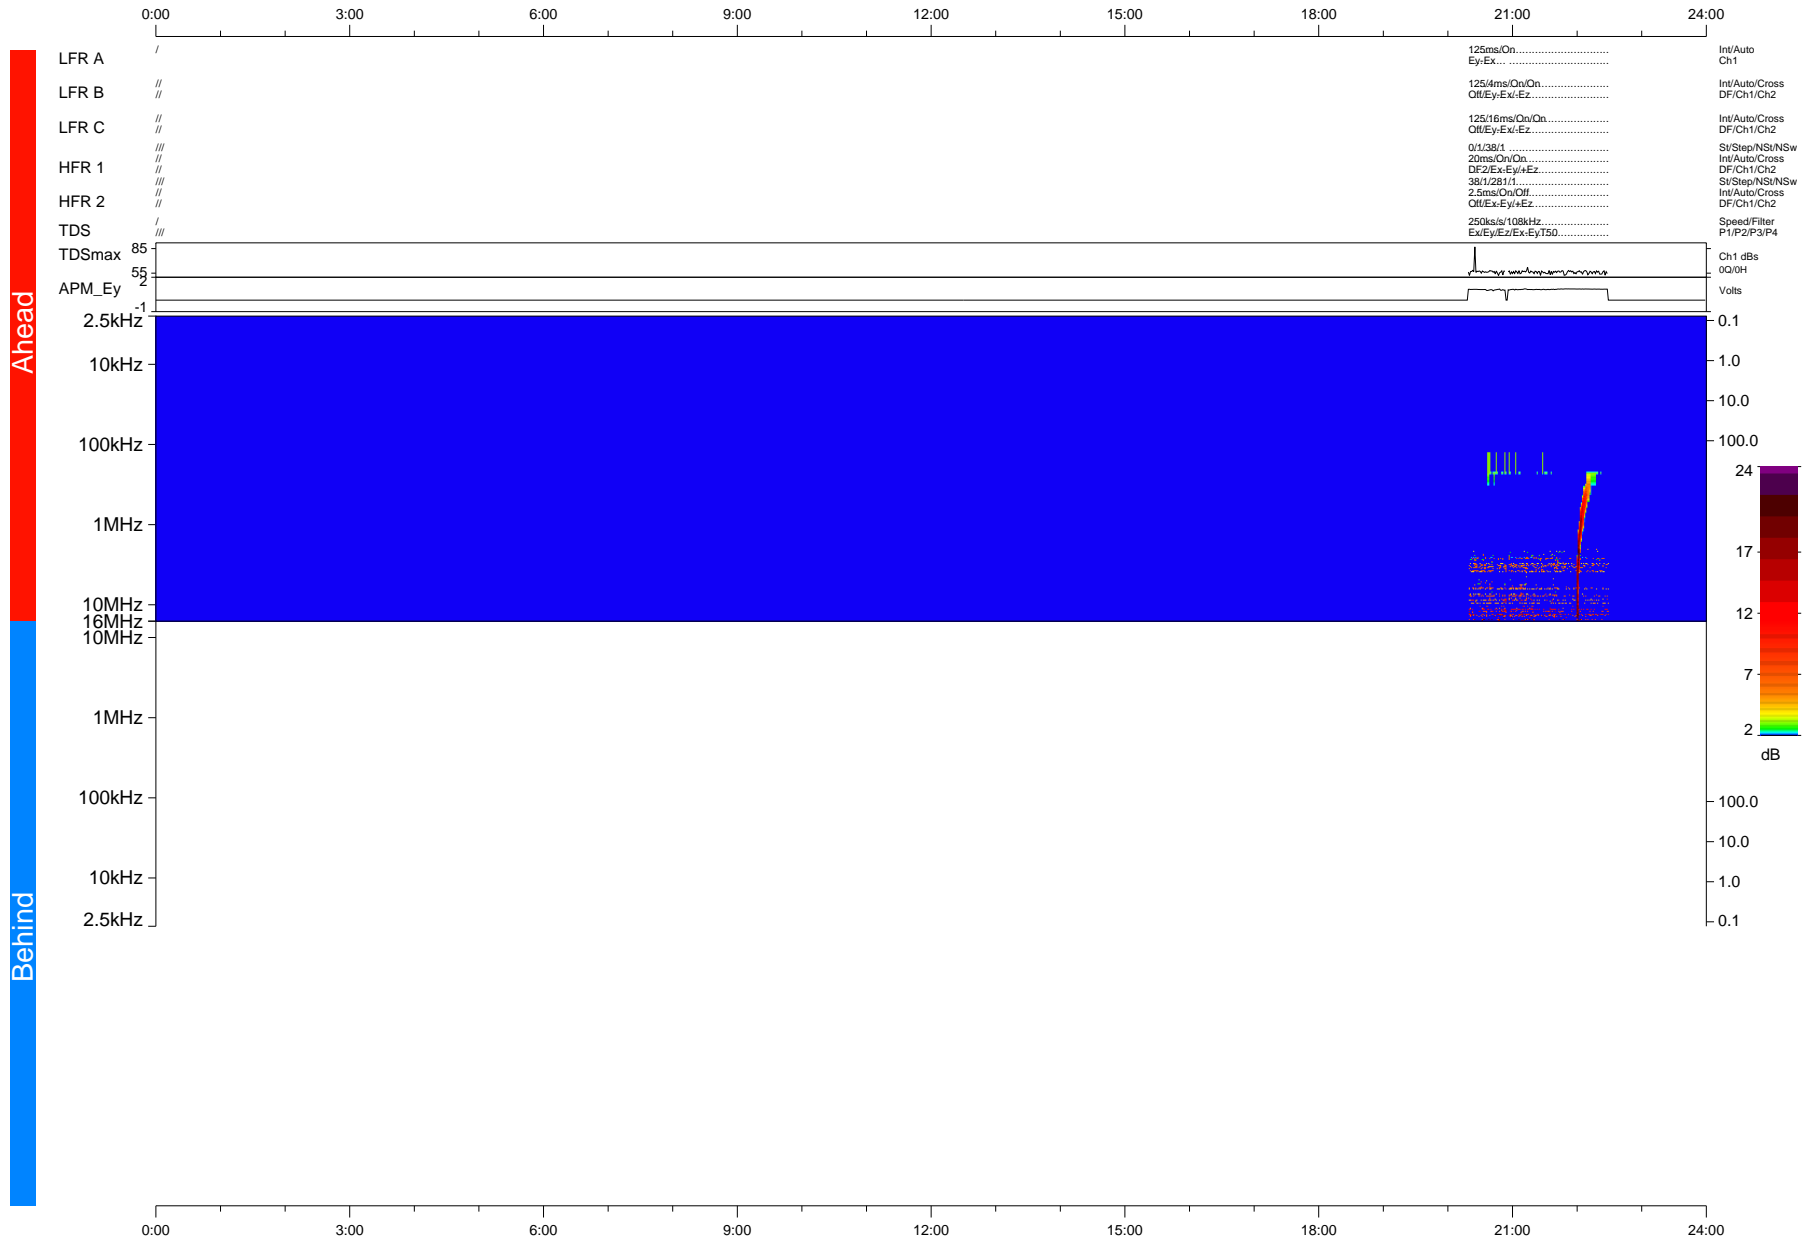

STEREO/WAVES Daily Summary - 15-Oct-2015 (DOY 288)

Ahead source file = swaves_ahead_2015_288_1_06.fin + beacon data (Recovery: 8.9% HK, 1% Pkts)

DPU up 99.8d, V412d16

Behind source file = swaves_ahead_2015_288_1_06.fin

DPU up 0.0d, Vd0
2015-11-26 19:31:40, TMlib V943 dynspec V210