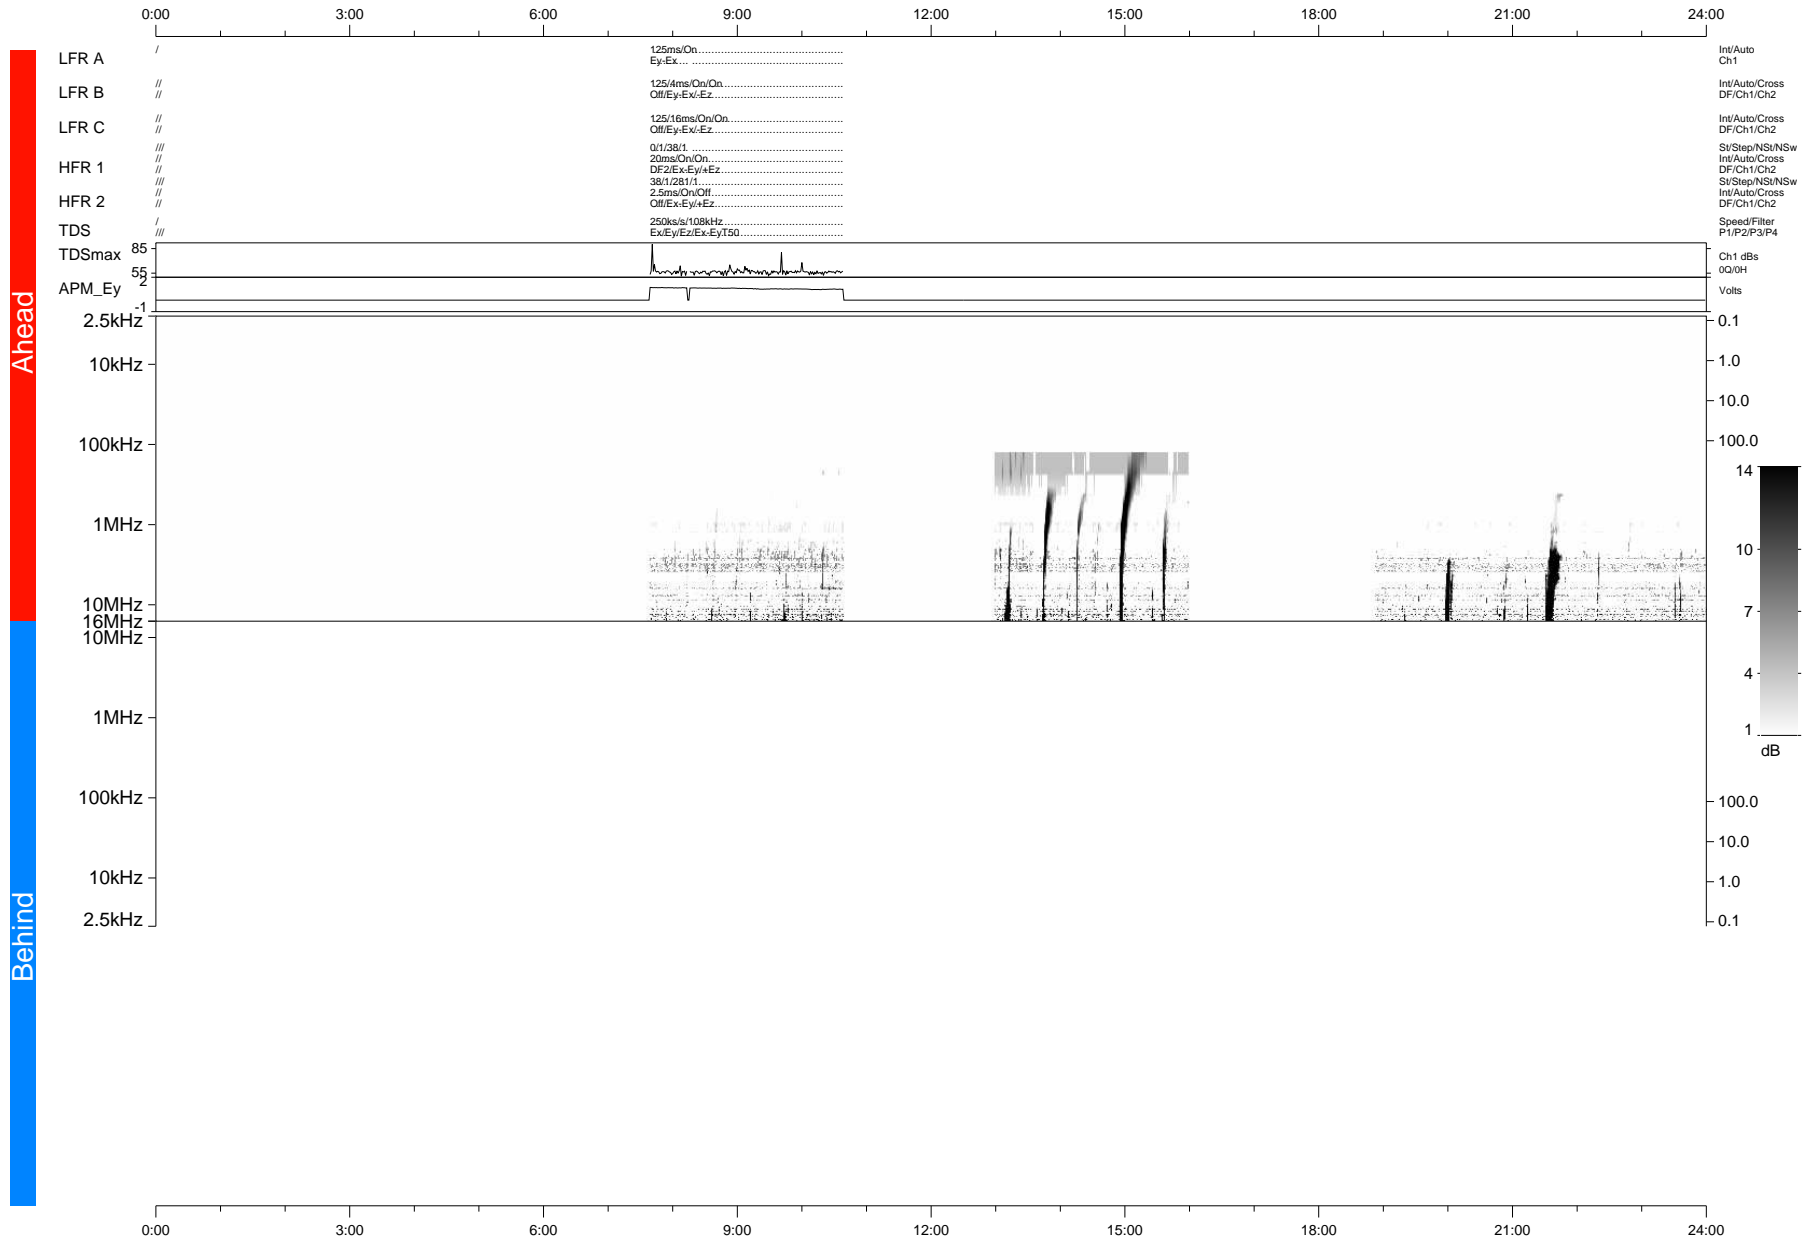

STEREO/WAVES Daily Summary - 12-Oct-2015 (DOY 285)

Ahead source file = swaves_ahead_2015_285_1_06.fin + beacon data (Recovery: 12.4% HK, 1% Pkts)

DPU up 96.3d, V412d16

Behind source file = swaves_ahead_2015_285_1_06.fin

DPU up 0.0d, Vd0
2015-11-25 09:32:20, TMlib V943 dynspec V210