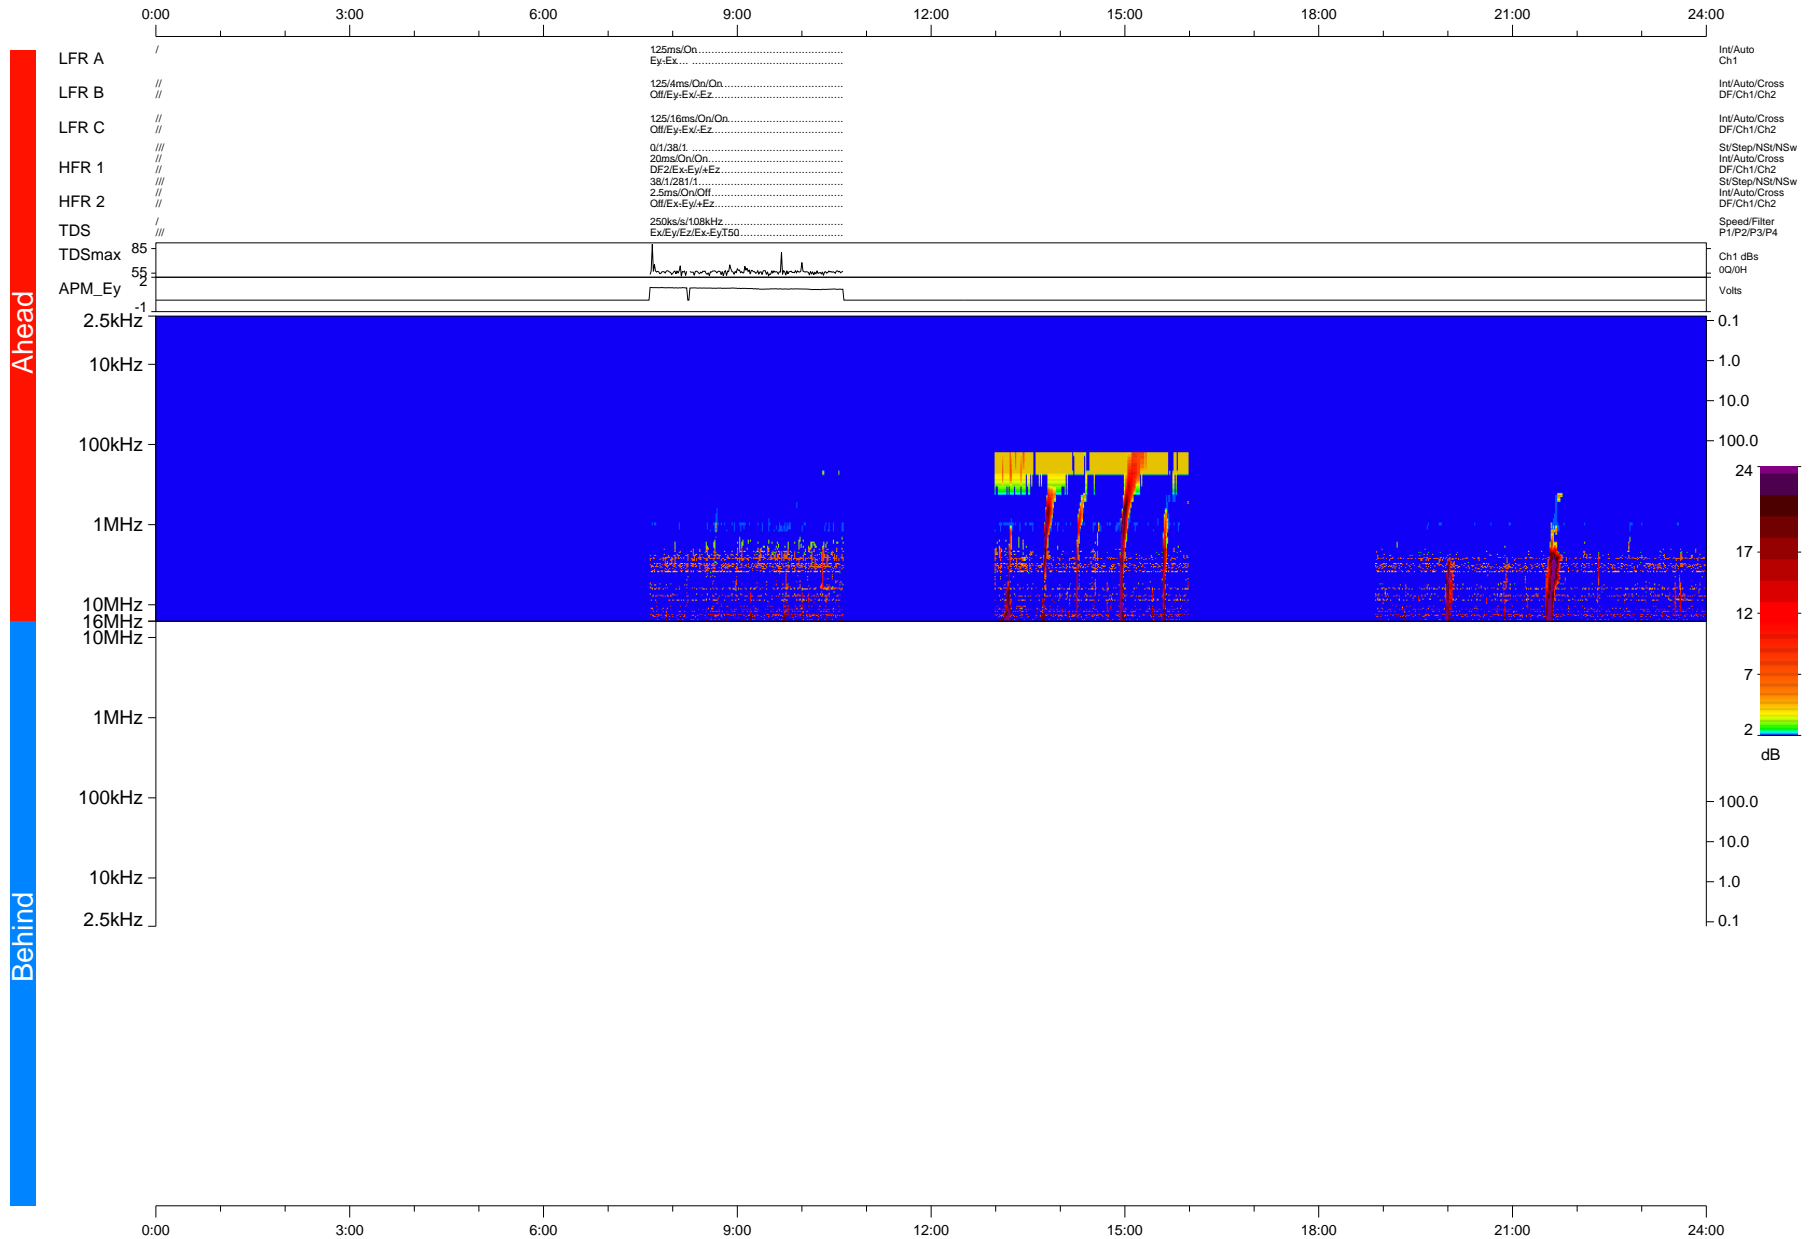

STEREO/WAVES Daily Summary - 12-Oct-2015 (DOY 285)

Ahead source file = swaves_ahead_2015_285_1_06.fin + beacon data (Recovery: 12.4% HK, 1% Pkts)

DPU up 96.3d, V412d16

Behind source file = swaves_ahead_2015_285_1_06.fin

DPU up 0.0d, Vd0
2015-11-25 09:32:19, TMlib V943 dynspec V210